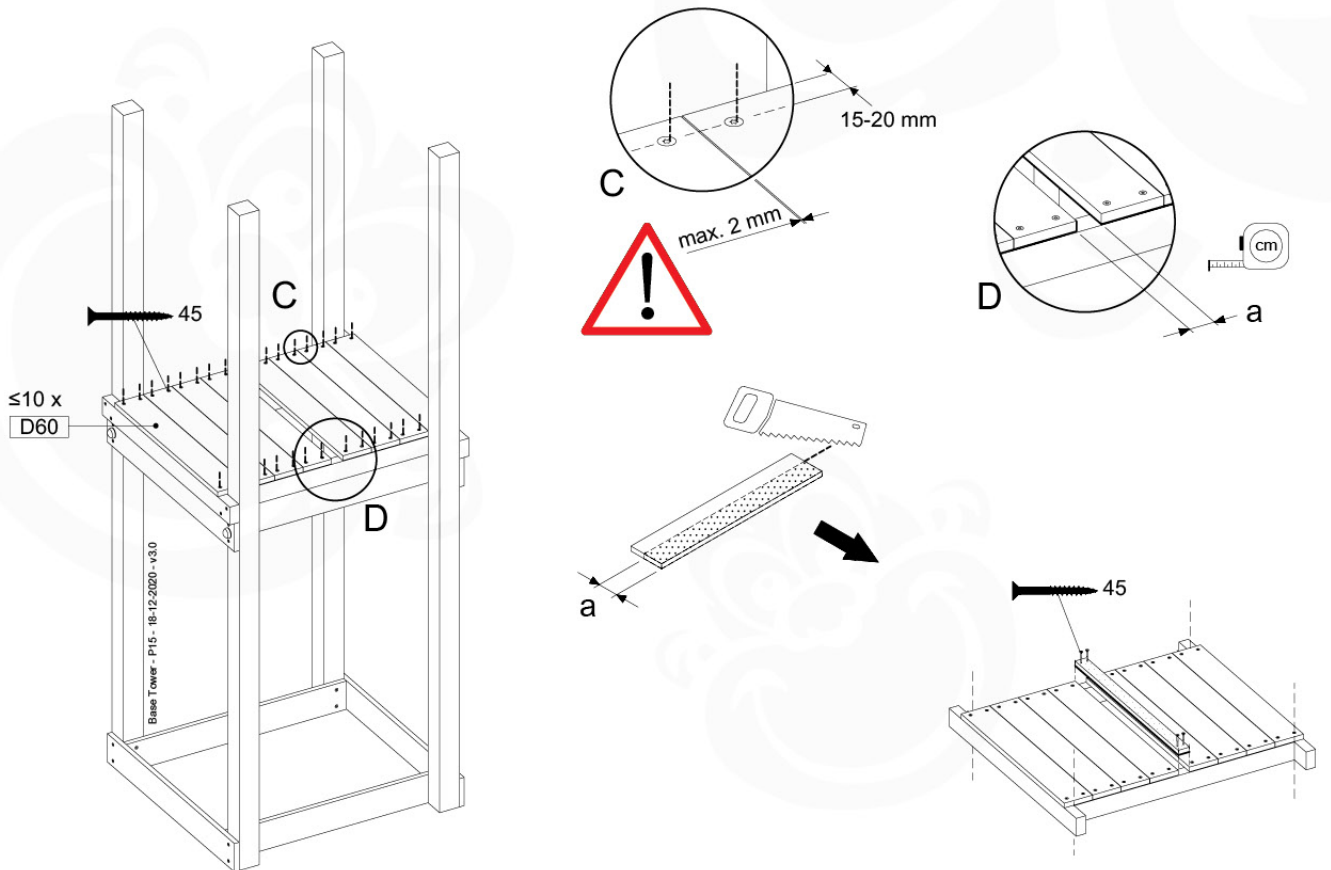

Base Tower - P03 - BT02 - 18-12-2020 - v3.0

10-1

Tower for Rope ladder

10-2

10-3

11 Balustrade (1x)

BL01

(100_601)