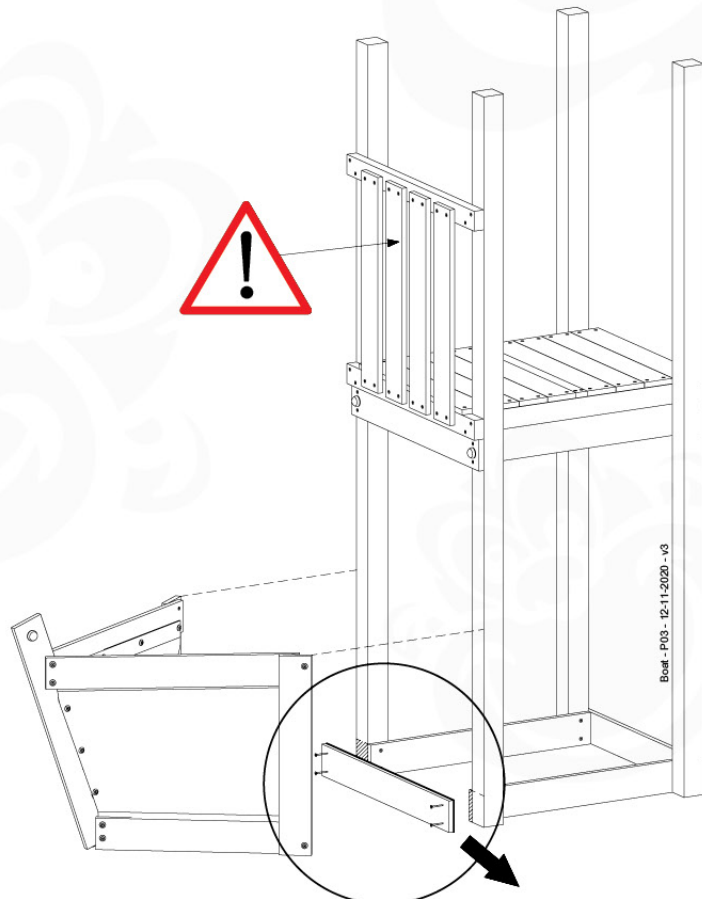

14 Boat

BO01

(100_612)

	PartNo	PartName	QTY.
Hardware Pack 100_612	002_219	Gap Point Screw T25 - 5x30	8
	002_220	Gap Point Screw T25 - 5x45	8
	002_223	Gap Point Screw T25 - 5x80	4
	002_308	Gap Point Screw T25 - 5x20	28
	022_84x	bpc cover	2
	022_31x	bpc-base version 3	2
	023_031	Finishing Washer GPS 5.0	40
Other	123_220	Canvas sheet 735x1365mm (fits 2 sides)	1
Wood	D60	Board 600 mm	4
	D74	Board 740 mm	3

Boat - P102 - 12-11-2020 - v3

© Jungle Gym B.V. | Modulaire At-Boat

14-1