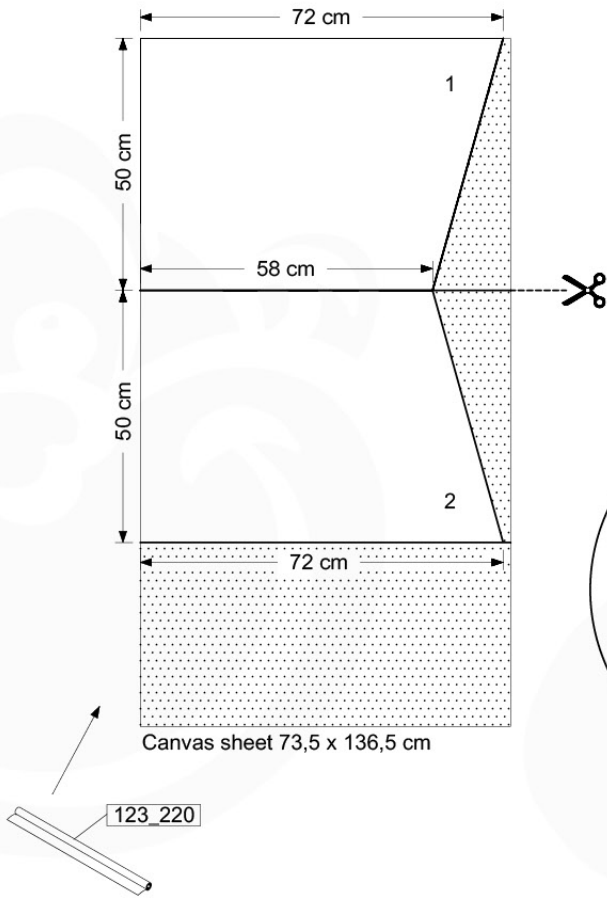

14-6

15 Clatter Bridge

CB01

(194_116)

	PartNo	PartName	QTY.
Hardware Pack 100_614	002_036	16mm Pan Head Tapping Screw T25	72
	002_220	Gap Point Screw T25 - 5x45	10
	002_223	Gap Point Screw T25 - 5x80	12
	003_034	M6 Washer	72
Other	022_911	Bridge Spacer	26
	121_114	BridgeLink Strap 210cm	3
Wood	C141	Beam 1410 mm	2
	D60	Board 600 mm	12
	D141	Board 1410 mm	2

Clatter Bridge - P02 - 12-11-2020 - v3