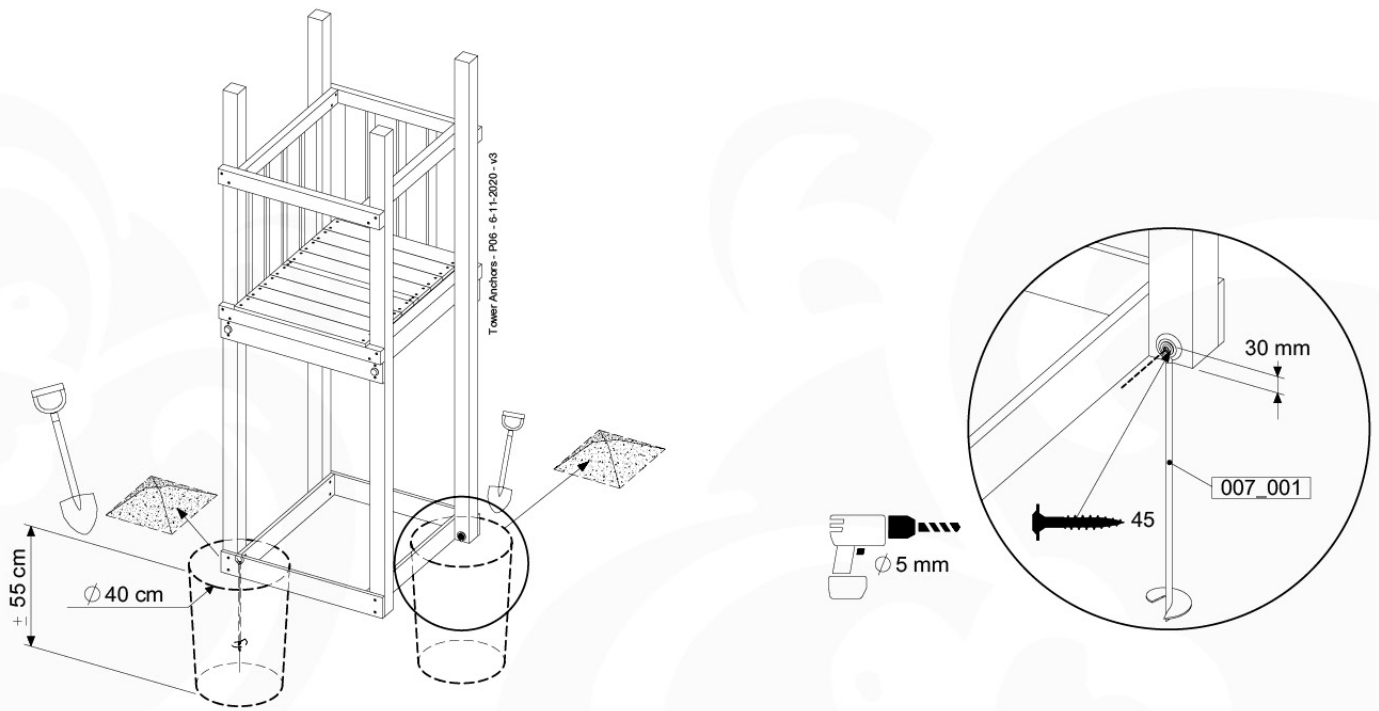

Hardware Package Tower
100_600

45

007_001

Tower Anchors - P04 - 6-11-2020 - V03

18-1

18-2

19 Add-on

Wavy Star Slide XL