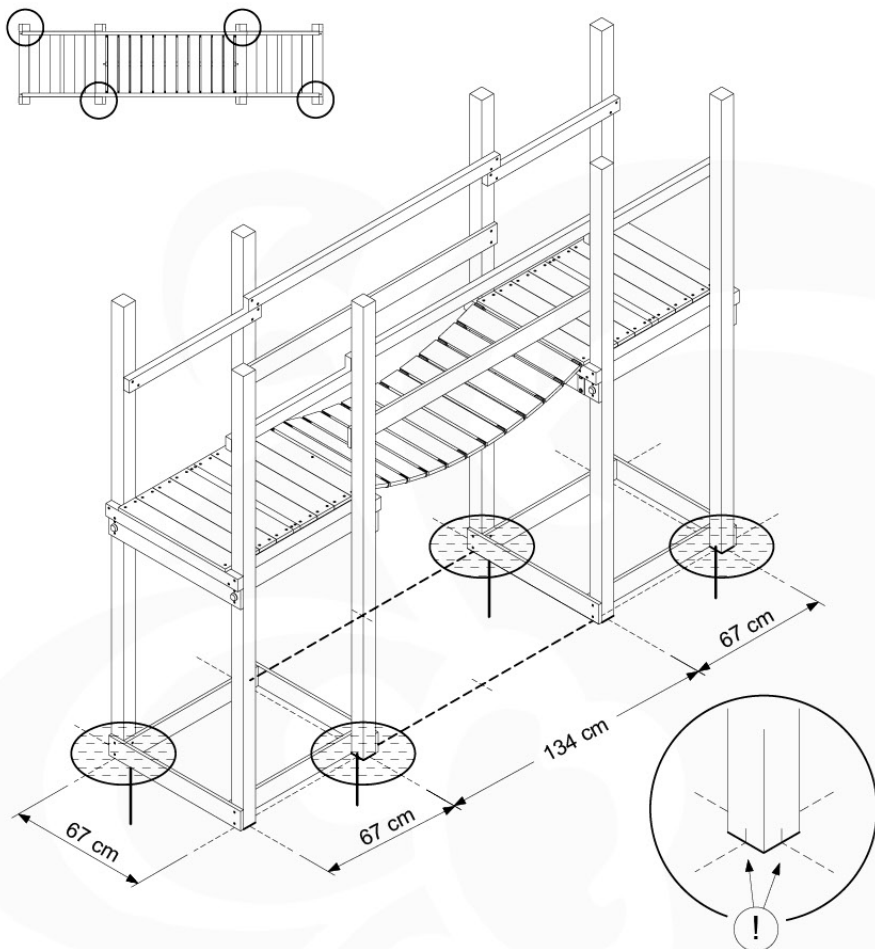

Foundation Plan - P04 - ZT-11-2020 - v3