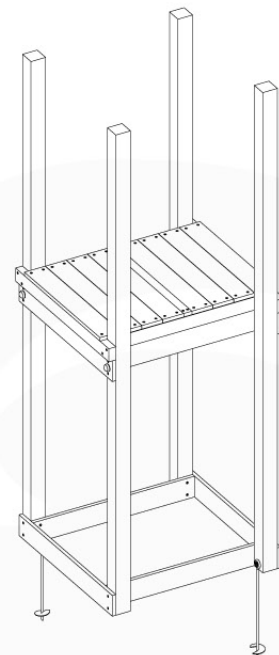

Foundation Plan - P06 - ZT-11-2020 - v3

07 Base Tower

BT03

(194_100)

	PartNo	PartName	QTY.
Hardware Pack 100_600	001_406	Stealth Screw 8x45	6
	002_220	Gap Point Screw T25 - 5x45	72
	002_223	Gap Point Screw T25 - 5x80	16
Other	007_001	Ground-anchor	2
Hardware Pack 100_600	022_31x	bpc-base version 3	4
	022_84x	bpc cover	4
Wood	A220	Post 70x70 L2200	4
	C74	Beam 740 mm	4
	D60	Board 600 mm	10
	D74	Board 740 mm	8

Base Tower - P10 - BT03 - 18-12-2020 - v3.0

07-1

07-2

07-3

08 Balustrade (1x)

BL01

(100_601)

	PartNo	PartName	QTY.
Hardware Pack	002_220	Gap Point Screw T25 - 5x45	16
	100_601	002_223	Gap Point Screw T25 - 5x80
Wood	C74	Beam 740 mm	1
	D65	Board 650 mm	4

Balustrade AL - P02 U - 12-11-2020 - v3.0

08-1

min. 27mm
max. 65mm

09 Roof Clapboard

RF01

(100_609)

	PartNo	PartName	QTY.
Hardware Pack 100_609	001_417	Stealth Screw 8x80	4
	002_220	Gap Point Screw T25 - 5x45	48
	002_223	Gap Point Screw T25 - 5x80	2
Timber	C56	Beam 550 mm	2
	C62	Beam 620 mm	2
	D60	Board 600 mm	1
	D74	Board 740 mm	16

Roof Clapboard - P02 - 11-11-2020 - v3

09-1

09-2

09-3

10 Base Tower

BT02

(194_100)

	PartNo	PartName	QTY.
Hardware Pack 100_600	001_406	Stealth Screw 8x45	6
	002_220	Gap Point Screw T25 - 5x45	72
	002_223	Gap Point Screw T25 - 5x80	16
Other	007_001	Ground-anchor	2
Hardware Pack 100_600	022_31x	bpc-base version 3	4
	022_84x	bpc cover	4
Wood	A200	Post 70x70 L2000	2
	A220	Post 70x70 L2200	2
	C74	Beam 740 mm	4
	D60	Board 600 mm	10
	D74	Board 740 mm	8