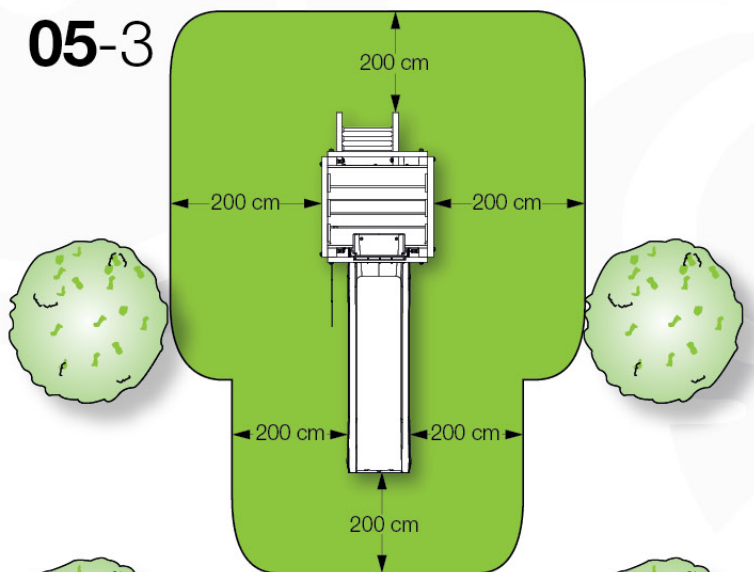

05 Safe Playground Planning

05-1

05-2

05-3

05-4

05-5