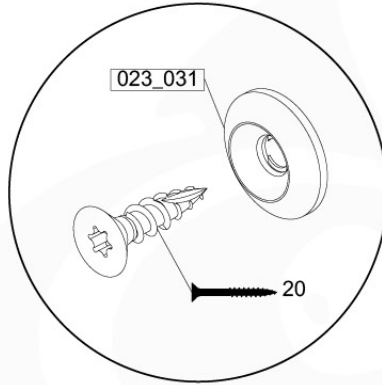

15 Clatter Bridge

CB01

(194_116)

	PartNo	PartName	QTY.
Hardware Pack 100_614	002_036	16mm Pan Head Tapping Screw T25	72
	002_220	Gap Point Screw T25 - 5x45	10
	002_223	Gap Point Screw T25 - 5x80	12
	003_034	M6 Washer	72
Other	022_911	Bridge Spacer	26
	121_114	BridgeLink Strap 210cm	3
Wood	C141	Beam 1410 mm	2
	D60	Board 600 mm	12
	D141	Board 1410 mm	2