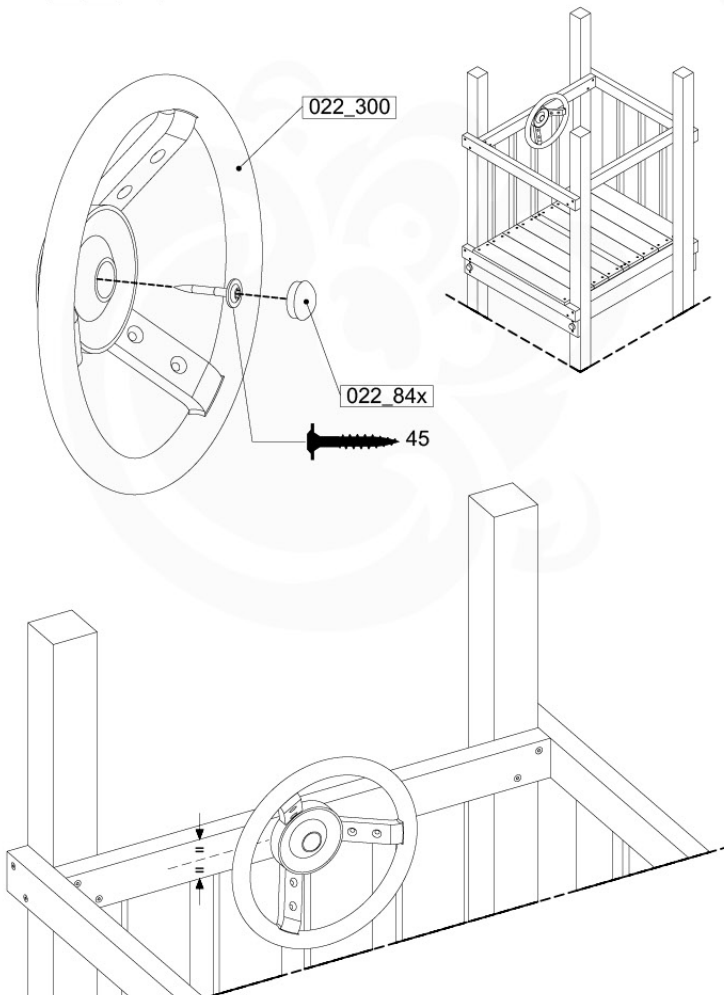

22 Accessories

AC01

(194_119)

	PartNo	PartName	QTY.
Hardware Pack 100_617	001_406	Stealth Screw 8x45	1
	002_041	Dome head screw 4.5 x 20 mm	3
	002_042	Dome head screw 3.5 x 13mm	4
	002_219	Gap Point Screw T25 - 5x30	2
	022_84x	bpc cover	1
Other	022_300	Steering Wheel	1
	022_800	Rail P/T 105	1
	022_910	Sandpad	1
	103_901	Logo ID Plate	1
	104_107	Tool Set Climbing Units	1
	120_024	Tower Flag	1
	122_302	Telescope	1

Accessory set - P02 - 18-11-2020 - v3

22-1