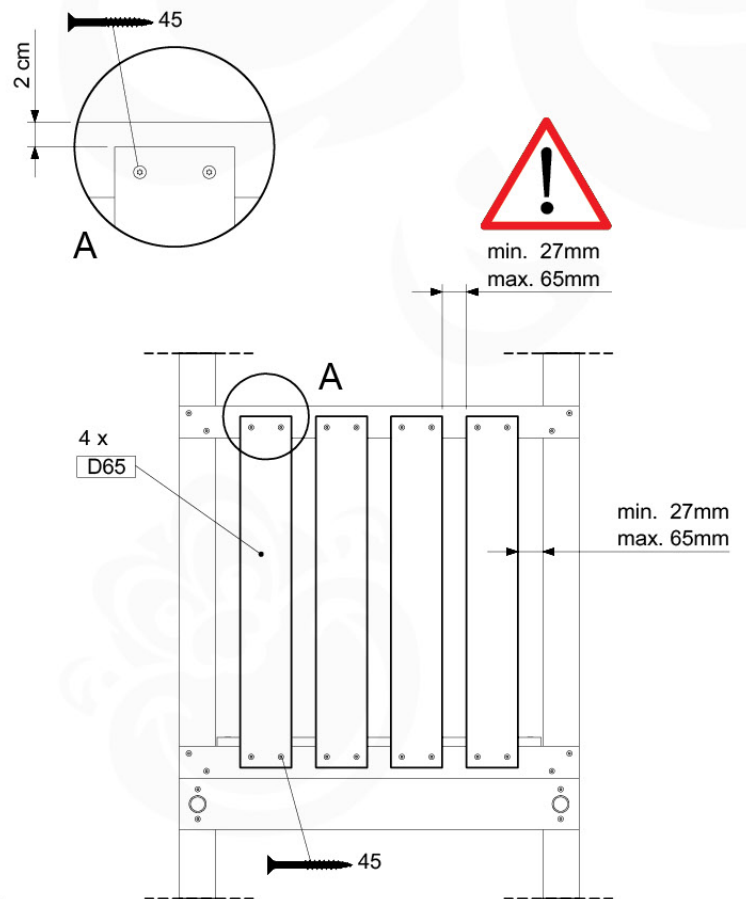

	PartNo	PartName	QTY.
Hardware Pack	002_220	Gap Point Screw T25 - 5x45	16
	100_601	002_223	Gap Point Screw T25 - 5x80
Wood	C74	Beam 740 mm	1
	D65	Board 650 mm	4

Balustrade AL - P02 U - 12-11-2020 - v3.0

11-1

min. 27mm
max. 65mm

12 Balustrade (1x)

BL02

(100_601)

	PartNo	PartName	QTY.
Hardware Pack	002_220	Gap Point Screw T25 - 5x45	16
	100_601	002_223	Gap Point Screw T25 - 5x80
Wood	C74	Beam 740 mm	1
	D65	Board 650 mm	4

Balustrade AL - P03 T - 12-11-2020 - v3.0

12-1

13 Rope Ladder

RL02

(194_115)

	PartNo	PartName	QTY.
Hardware Pack 100_613	001_417	Stealth Screw 8x80	1
	002_220	Gap Point Screw T25 - 5x45	3
	002_223	Gap Point Screw T25 - 5x80	7
Other	020_308	Rope 10mm x 7,6m	1
	022_52x	Rope Ladder Rung -28cm-	6
Wood	C74	Beam 740 mm	1
	C114	Beam 1140 mm	1
	D47	Board 470 mm	1