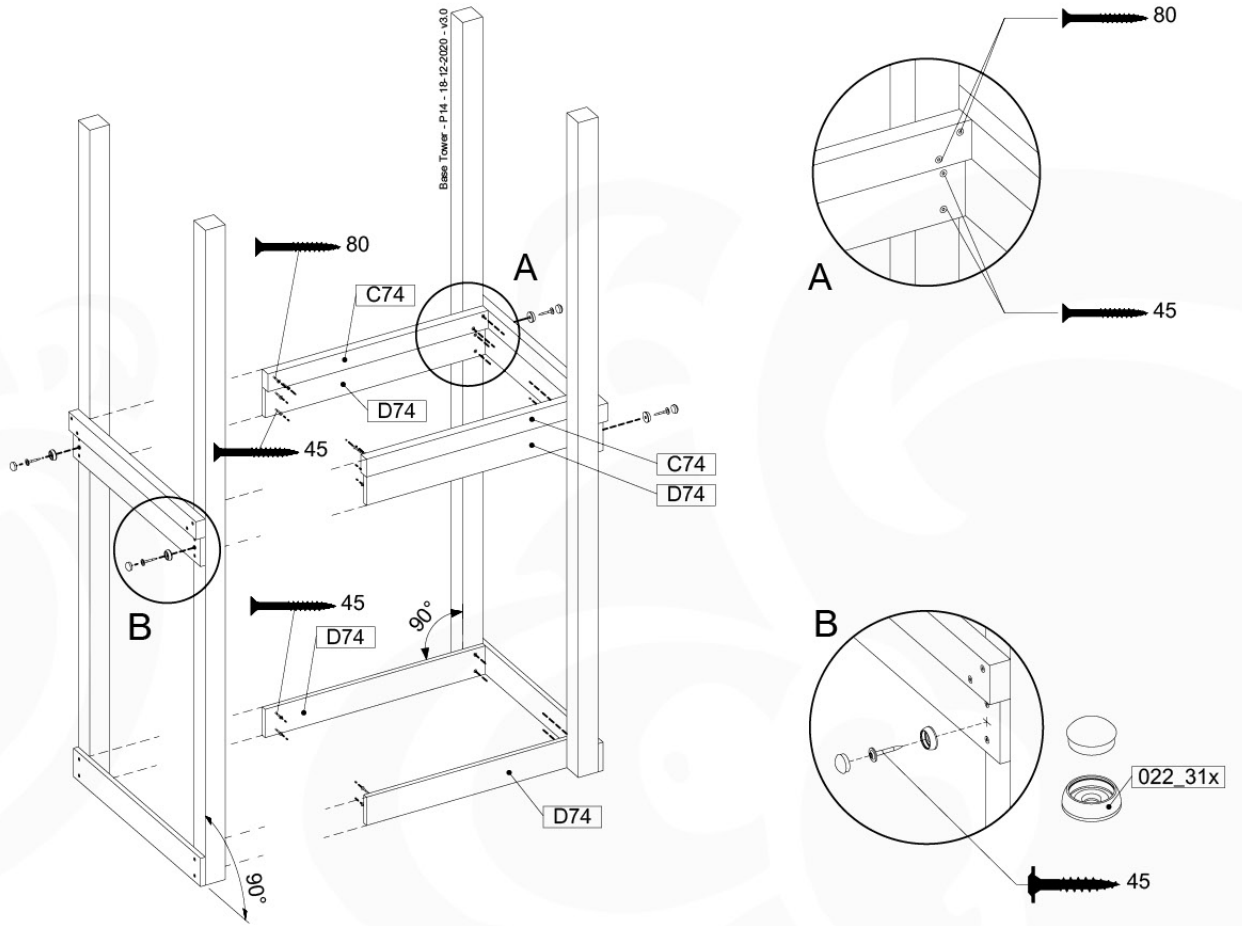

Base Tower - P03 - BT02 - 18-12-2020 - v3.0

10-1

Tower for Rope ladder

10-2

10-3

11 Balustrade (1x)

BL01

(100_601)

	PartNo	PartName	QTY.
Hardware Pack	002_220	Gap Point Screw T25 - 5x45	16
	100_601	002_223	Gap Point Screw T25 - 5x80
Wood	C74	Beam 740 mm	1
	D65	Board 650 mm	4

Balustrade AL - P02 U - 12-11-2020 - v3.0