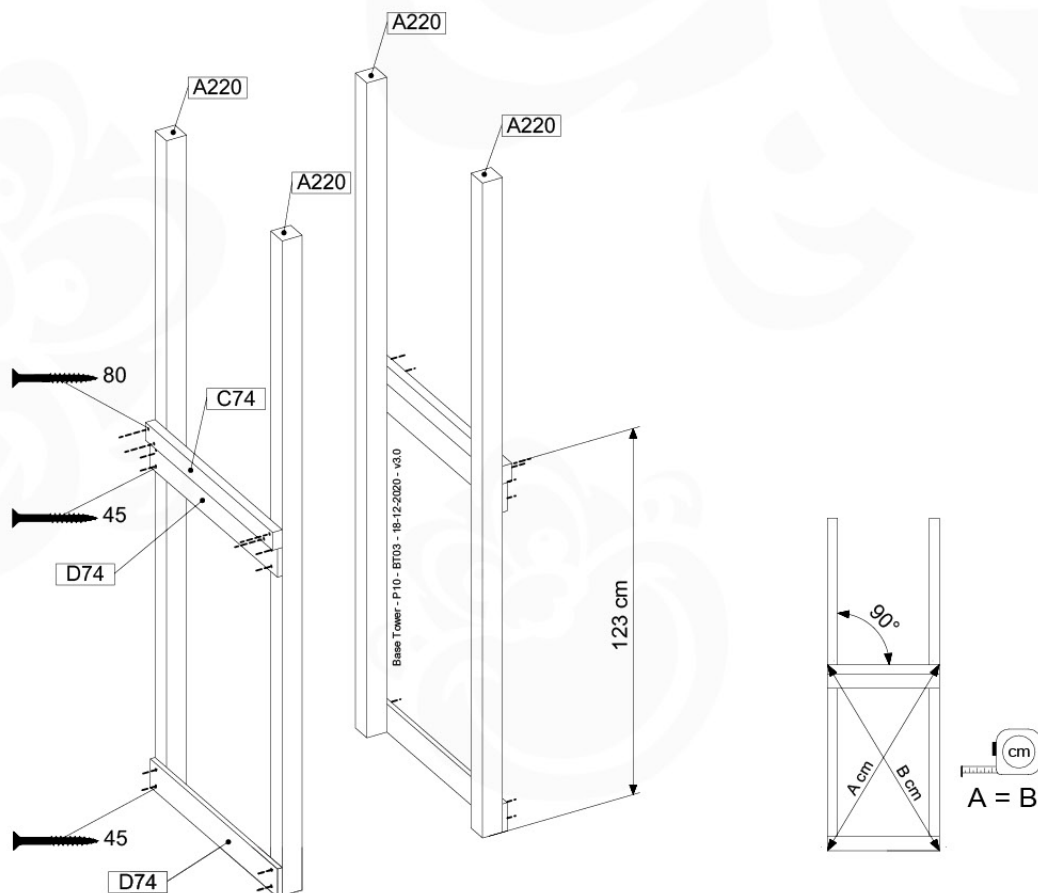

Foundation Plan - P06 - ZT-11-2020 - v3

07 Base Tower

BT03

(194_100)

	PartNo	PartName	QTY.
Hardware Pack 100_600	001_406	Stealth Screw 8x45	6
	002_220	Gap Point Screw T25 - 5x45	72
	002_223	Gap Point Screw T25 - 5x80	16
Other	007_001	Ground-anchor	2
Hardware Pack 100_600	022_31x	bpc-base version 3	4
	022_84x	bpc cover	4
Wood	A220	Post 70x70 L2200	4
	C74	Beam 740 mm	4
	D60	Board 600 mm	10
	D74	Board 740 mm	8

Base Tower - P10 - BT03 - 18-12-2020 - v3.0

07-1

07-2

07-3

08 Balustrade (1x)

BL01

(100_601)

	PartNo	PartName	QTY.
Hardware Pack	002_220	Gap Point Screw T25 - 5x45	16
	100_601	002_223	Gap Point Screw T25 - 5x80
Wood	C74	Beam 740 mm	1
	D65	Board 650 mm	4