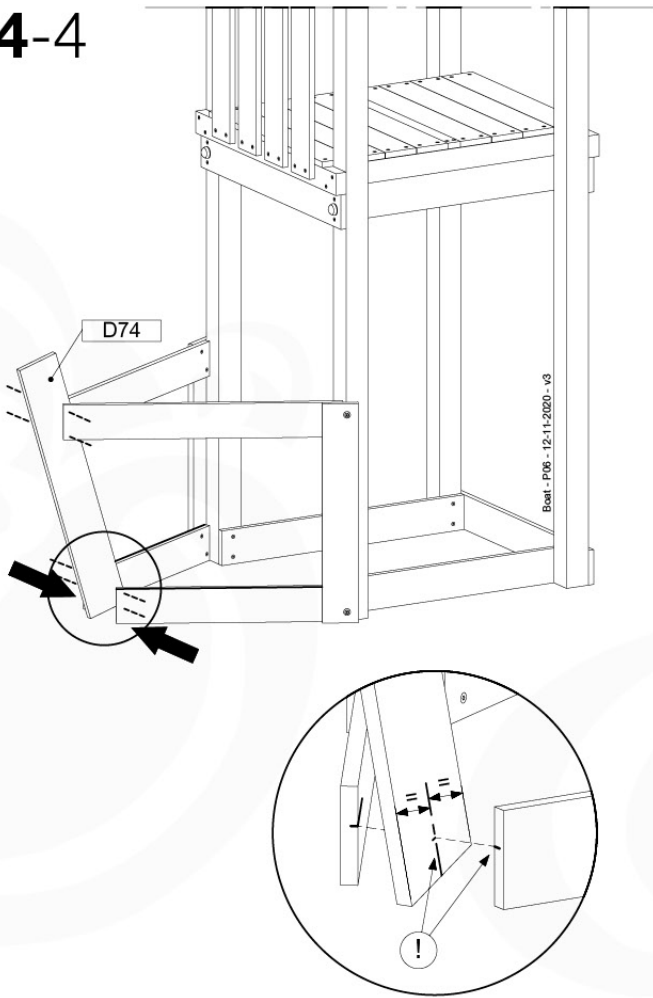

(100_612)

	PartNo	PartName	QTY.
Hardware Pack 100_612	002_219	Gap Point Screw T25 - 5x30	8
	002_220	Gap Point Screw T25 - 5x45	8
	002_223	Gap Point Screw T25 - 5x80	4
	002_308	Gap Point Screw T25 - 5x20	28
	022_84x	bpc cover	2
	022_31x	bpc-base version 3	2
	023_031	Finishing Washer GPS 5.0	40
Other	123_220	Canvas sheet 735x1365mm (fits 2 sides)	1
Wood	D60	Board 600 mm	4
	D74	Board 740 mm	3

Boat - P102 - 12-11-2020 - v3

© Jungle Gym B.V. | Modulaire At-Boat

14-1

14-2

14-3

14-4

14-5

14-6

15 Clatter Bridge

CB01

(194_116)

	PartNo	PartName	QTY.
Hardware Pack 100_614	002_036	16mm Pan Head Tapping Screw T25	72
	002_220	Gap Point Screw T25 - 5x45	10
	002_223	Gap Point Screw T25 - 5x80	12
	003_034	M6 Washer	72
Other	022_911	Bridge Spacer	26
	121_114	BridgeLink Strap 210cm	3
Wood	C141	Beam 1410 mm	2
	D60	Board 600 mm	12
	D141	Board 1410 mm	2