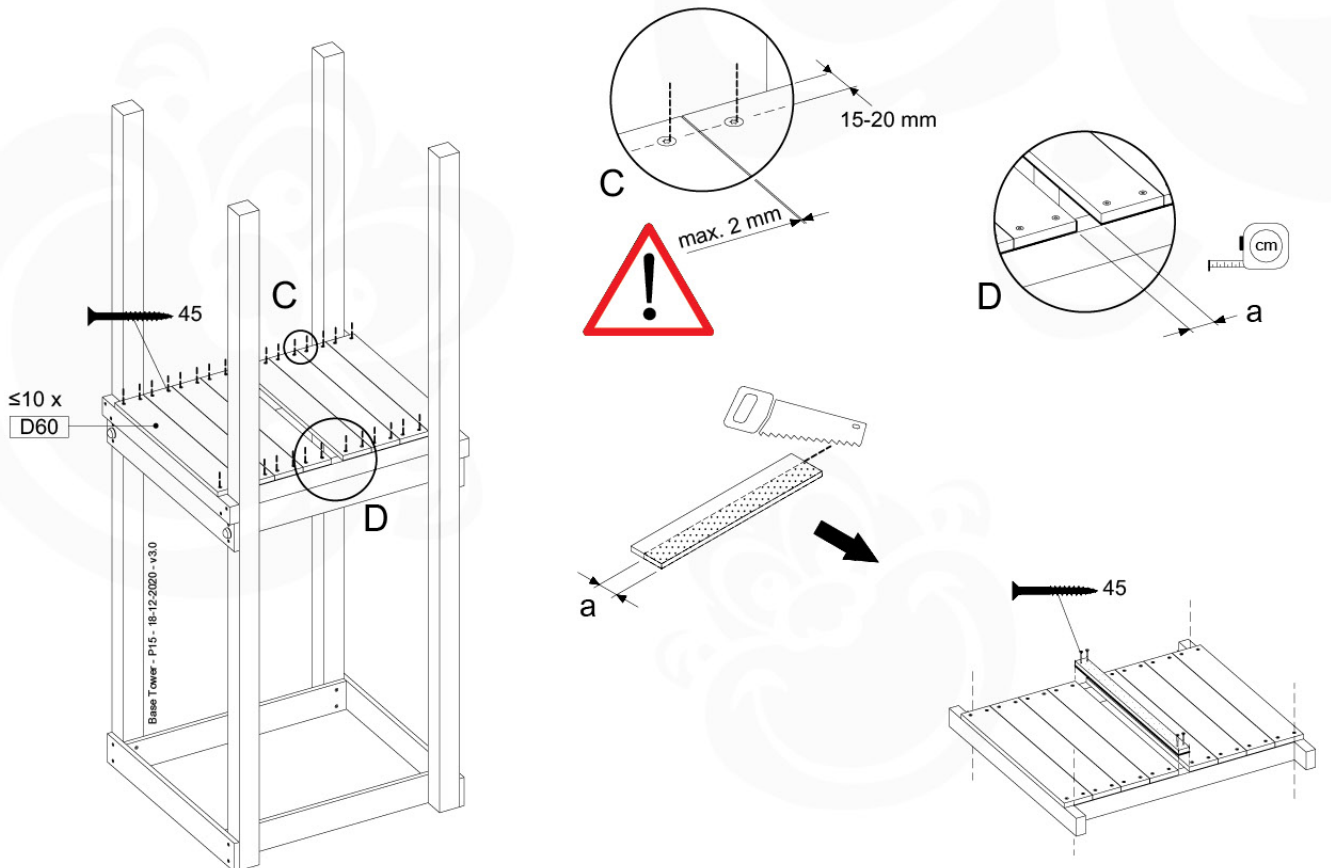

Foundation Plan - P06 - ZT-11-2020 - v3

07 Base Tower

BT03

(194_100)

	PartNo	PartName	QTY.
Hardware Pack 100_600	001_406	Stealth Screw 8x45	6
	002_220	Gap Point Screw T25 - 5x45	72
	002_223	Gap Point Screw T25 - 5x80	16
Other	007_001	Ground-anchor	2
Hardware Pack 100_600	022_31x	bpc-base version 3	4
	022_84x	bpc cover	4
Wood	A220	Post 70x70 L2200	4
	C74	Beam 740 mm	4
	D60	Board 600 mm	10
	D74	Board 740 mm	8

Base Tower - P10 - BT03 - 18-12-2020 - v3.0

07-1

07-2

07-3

08 Balustrade (1x)

BL01

(100_601)

	PartNo	PartName	QTY.
Hardware Pack	002_220	Gap Point Screw T25 - 5x45	16
	100_601	002_223	Gap Point Screw T25 - 5x80
Wood	C74	Beam 740 mm	1
	D65	Board 650 mm	4