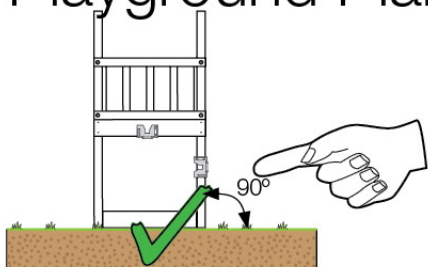

05 Safe Playground Planning

05-1