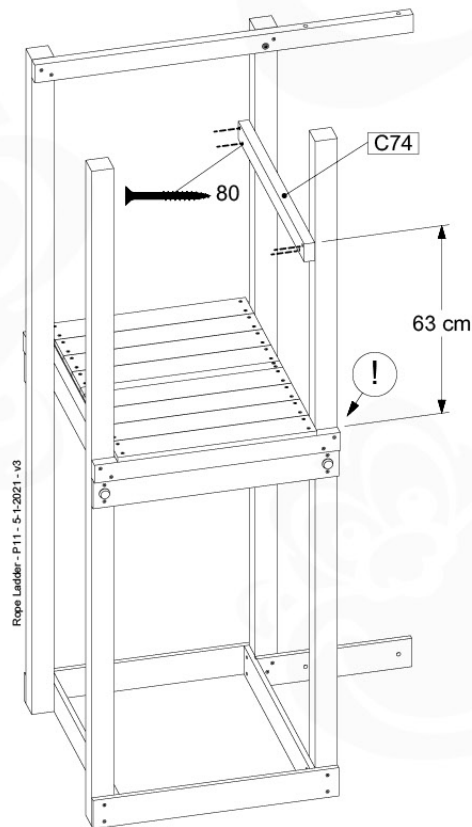

Balustrade AL - P03 T - 12-11-2020 - v3.0

12-1

13 Rope Ladder

RL02

(194_115)

	PartNo	PartName	QTY.
Hardware Pack 100_613	001_417	Stealth Screw 8x80	1
	002_220	Gap Point Screw T25 - 5x45	3
	002_223	Gap Point Screw T25 - 5x80	7
Other	020_308	Rope 10mm x 7,6m	1
	022_52x	Rope Ladder Rung -28cm-	6
Wood	C74	Beam 740 mm	1
	C114	Beam 1140 mm	1
	D47	Board 470 mm	1

Rope Ladder - P102 - 5-1-2021 - V3

13-1

13-2

13-3

13-4

13-5

14 Boat

BO01

(100_612)

	PartNo	PartName	QTY.
Hardware Pack 100_612	002_219	Gap Point Screw T25 - 5x30	8
	002_220	Gap Point Screw T25 - 5x45	8
	002_223	Gap Point Screw T25 - 5x80	4
	002_308	Gap Point Screw T25 - 5x20	28
	022_84x	bpc cover	2
	022_31x	bpc-base version 3	2
	023_031	Finishing Washer GPS 5.0	40
Other	123_220	Canvas sheet 735x1365mm (fits 2 sides)	1
Wood	D60	Board 600 mm	4
	D74	Board 740 mm	3