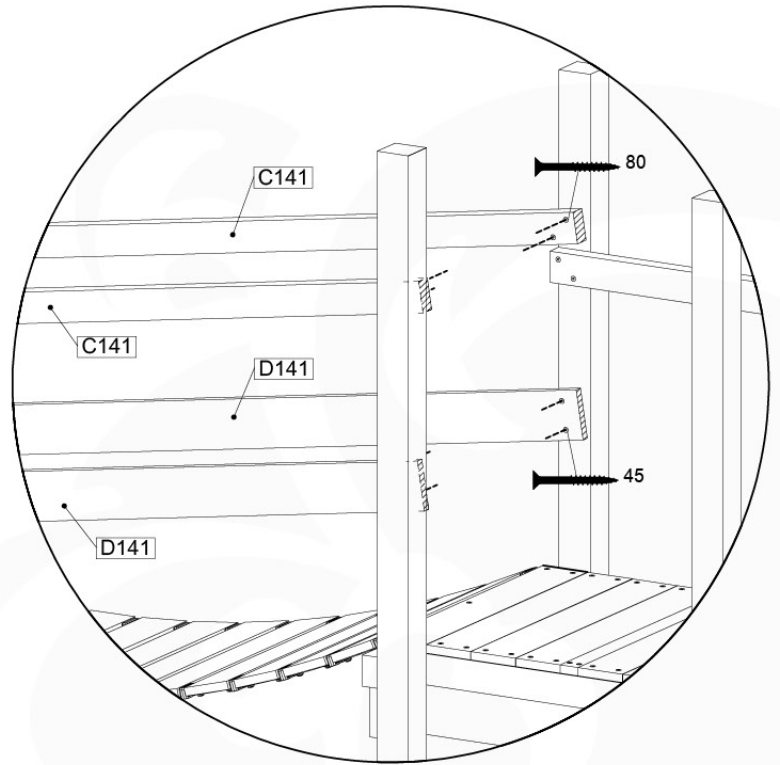

15-5

16 Ladder

LA02

(194_103)

	PartNo	PartName	QTY.
Hardware Pack 100_603	001_404	Stealth Screw 8x30	4
	002_219	Gap Point Screw T25 - 5x30	4
	002_220	Gap Point Screw T25 - 5x45	6
	002_223	Gap Point Screw T25 - 5x80	4
Other	005_03x	Ladder Rung Y/B/G/R	3
	005_522	Connection Bracket Mini Market	2
	022_835	Rung Cap	6
	120_102	Handgrip set (2x Complete)	1
Wood	C74	Beam 740 mm	1
	C130	Beam 1300 mm	2

Ladder - P02.125 - 12-11-2020 - v3