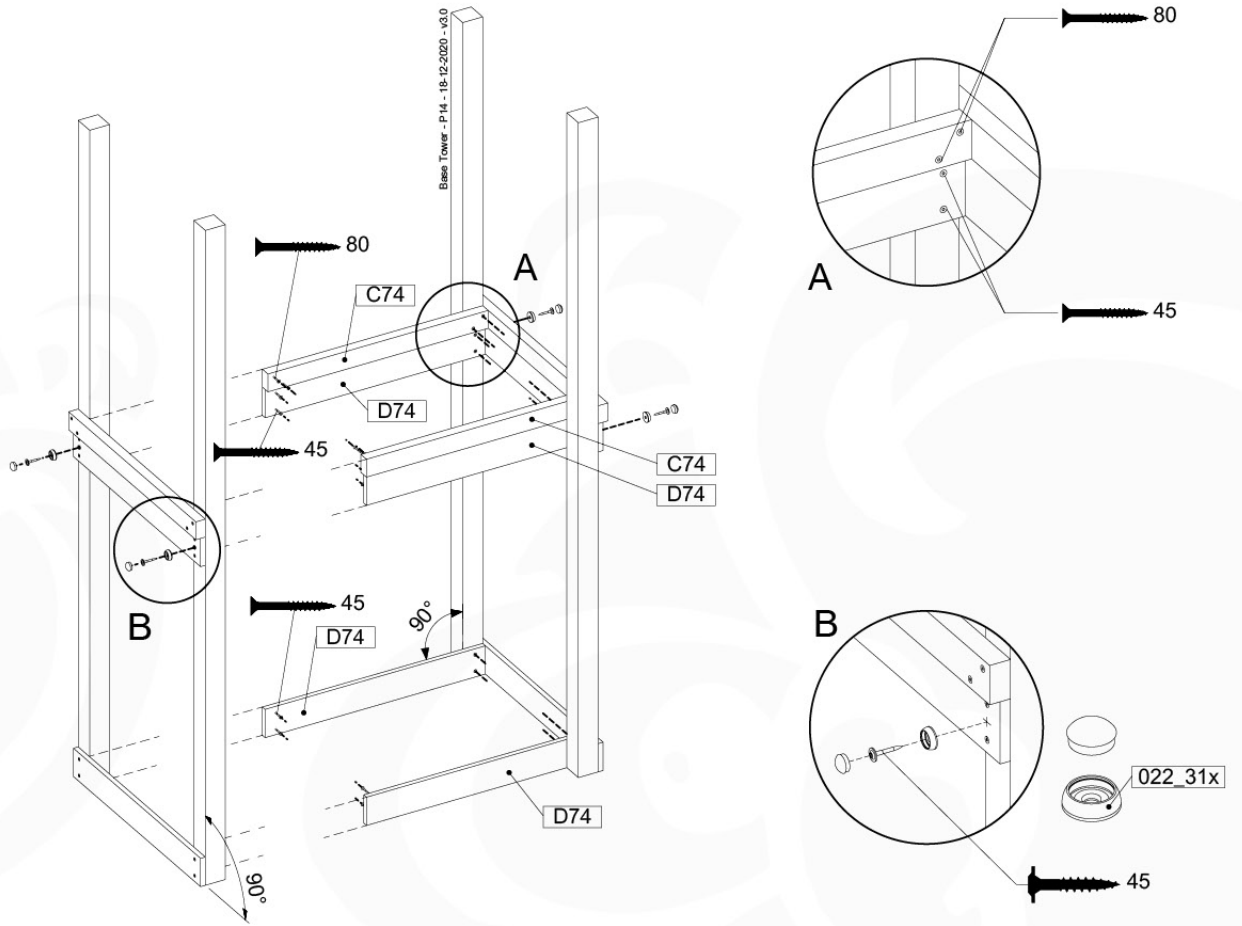

Foundation Plan - P06 - ZT-11-2020 - v3

07 Base Tower

BT03

(194_100)

	PartNo	PartName	QTY.
Hardware Pack 100_600	001_406	Stealth Screw 8x45	6
	002_220	Gap Point Screw T25 - 5x45	72
	002_223	Gap Point Screw T25 - 5x80	16
Other	007_001	Ground-anchor	2
Hardware Pack 100_600	022_31x	bpc-base version 3	4
	022_84x	bpc cover	4
Wood	A220	Post 70x70 L2200	4
	C74	Beam 740 mm	4
	D60	Board 600 mm	10
	D74	Board 740 mm	8

Base Tower - P10 - BT03 - 18-12-2020 - v3.0

07-1

07-2

07-3

08 Balustrade (1x)

BL01

(100_601)

	PartNo	PartName	QTY.
Hardware Pack	002_220	Gap Point Screw T25 - 5x45	16
	100_601	002_223	Gap Point Screw T25 - 5x80
Wood	C74	Beam 740 mm	1
	D65	Board 650 mm	4