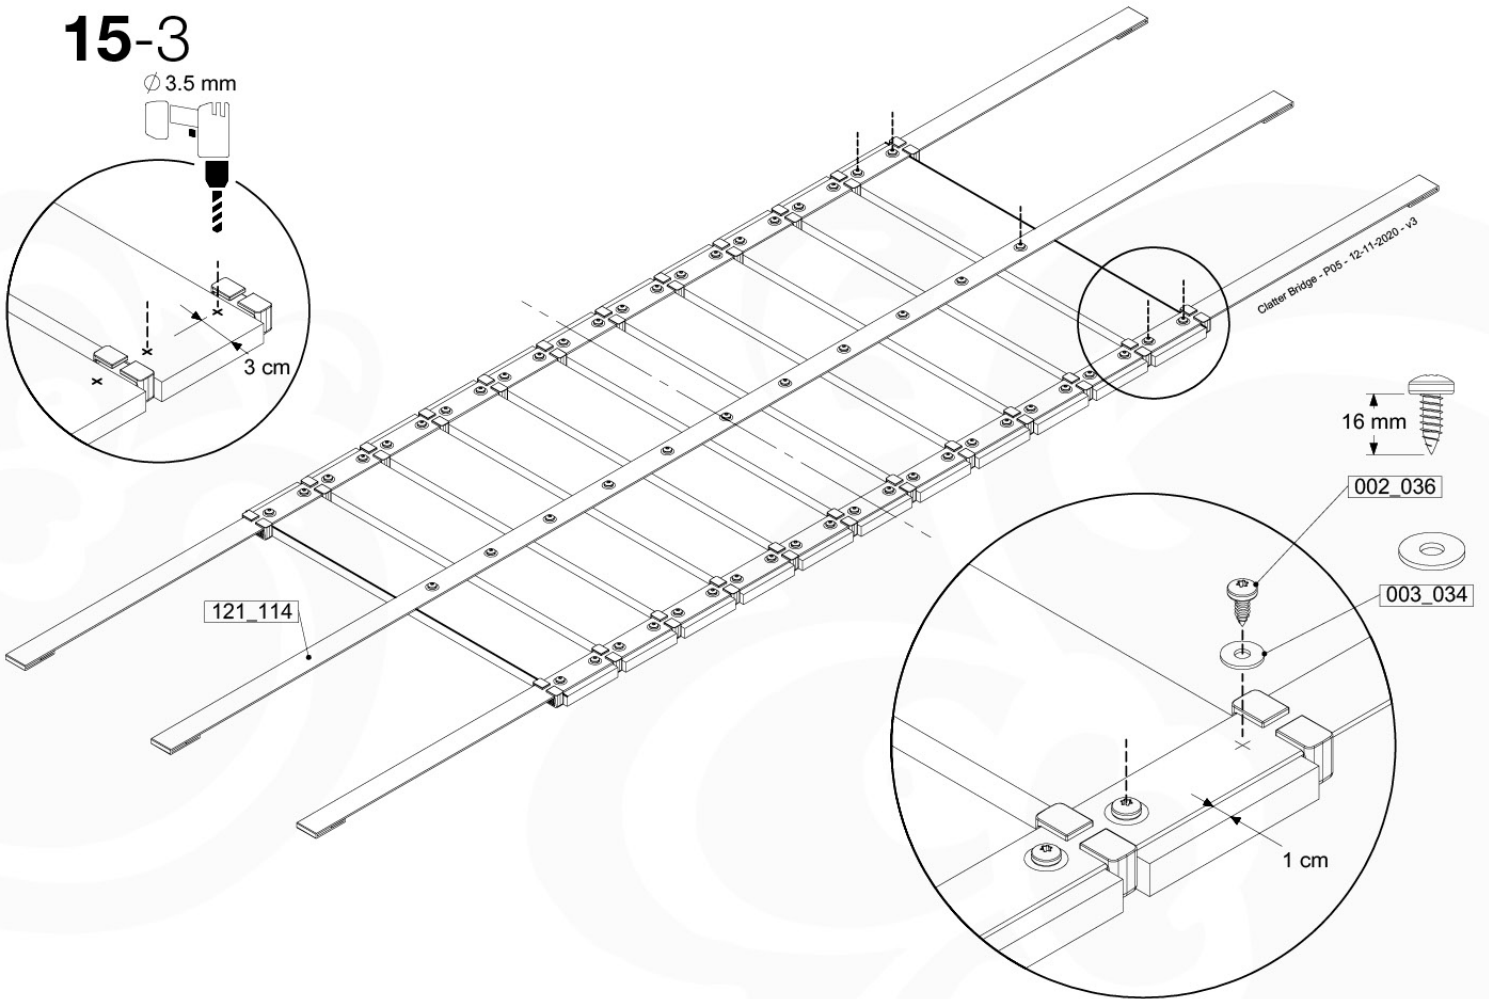

15-3

Ø 3.5 mm