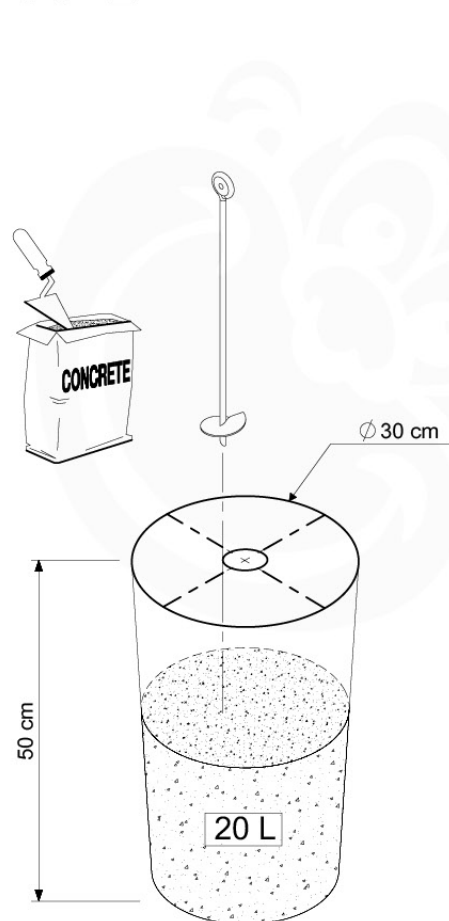

Foundation Plan - P06 - ZT-11-2020 - v3

07 Base Tower

BT03

(194_100)

	PartNo	PartName	QTY.
Hardware Pack 100_600	001_406	Stealth Screw 8x45	6
	002_220	Gap Point Screw T25 - 5x45	72
	002_223	Gap Point Screw T25 - 5x80	16
Other	007_001	Ground-anchor	2
Hardware Pack 100_600	022_31x	bpc-base version 3	4
	022_84x	bpc cover	4
Wood	A220	Post 70x70 L2200	4
	C74	Beam 740 mm	4
	D60	Board 600 mm	10
	D74	Board 740 mm	8