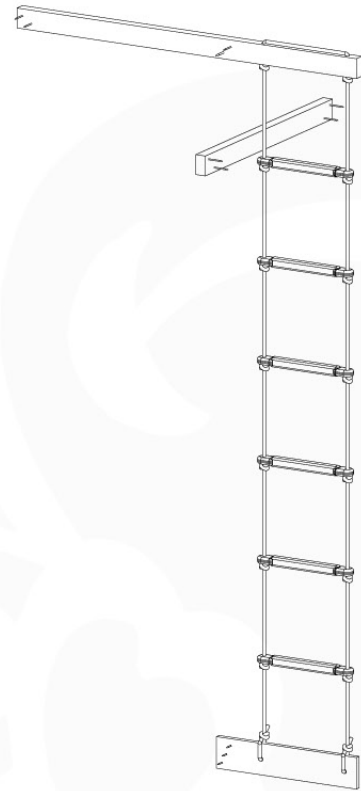

Base Tower - P03 - BT02 - 18-12-2020 - v3.0

10-1

Tower for Rope ladder

10-2

10-3

11 Balustrade (1x)

BL01

(100_601)

11-1

min. 27mm
max. 65mm

12 Balustrade (1x)

BL02

(100_601)

	PartNo	PartName	QTY.
Hardware Pack	002_220	Gap Point Screw T25 - 5x45	16
	100_601	002_223	Gap Point Screw T25 - 5x80
Wood	C74	Beam 740 mm	1
	D65	Board 650 mm	4

Balustrade AL - P03 T - 12-11-2020 - v3.0

12-1

13 Rope Ladder

RL02

(194_115)

	PartNo	PartName	QTY.
Hardware Pack 100_613	001_417	Stealth Screw 8x80	1
	002_220	Gap Point Screw T25 - 5x45	3
	002_223	Gap Point Screw T25 - 5x80	7
Other	020_308	Rope 10mm x 7,6m	1
	022_52x	Rope Ladder Rung -28cm-	6
Wood	C74	Beam 740 mm	1
	C114	Beam 1140 mm	1
	D47	Board 470 mm	1

Rope Ladder - P102 - 5-1-2021 - V3

13-1

13-2

13-3

13-4

13-5

14 Boat

BO01