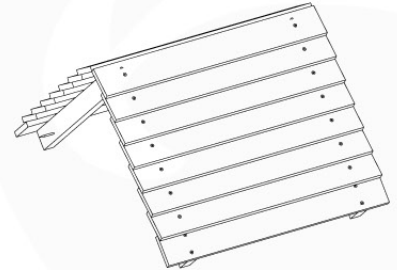

Base Tower - P10 - BT03 - 18-12-2020 - v3.0

07-1

07-2

07-3

08 Balustrade (1x)

BL01

(100_601)

	PartNo	PartName	QTY.
Hardware Pack	002_220	Gap Point Screw T25 - 5x45	16
	100_601	002_223	Gap Point Screw T25 - 5x80
Wood	C74	Beam 740 mm	1
	D65	Board 650 mm	4

Balustrade AL - P02 U - 12-11-2020 - v3.0

08-1

min. 27mm
max. 65mm

09 Roof Clapboard

RF01

(100_609)

	PartNo	PartName	QTY.
Hardware Pack 100_609	001_417	Stealth Screw 8x80	4
	002_220	Gap Point Screw T25 - 5x45	48
	002_223	Gap Point Screw T25 - 5x80	2
Timber	C56	Beam 550 mm	2
	C62	Beam 620 mm	2
	D60	Board 600 mm	1
	D74	Board 740 mm	16

Roof Clapboard - P02 - 11-11-2020 - v3

09-1

09-2

09-3

10 Base Tower

BT02

(194_100)

	PartNo	PartName	QTY.
Hardware Pack 100_600	001_406	Stealth Screw 8x45	6
	002_220	Gap Point Screw T25 - 5x45	72
	002_223	Gap Point Screw T25 - 5x80	16
Other	007_001	Ground-anchor	2
Hardware Pack 100_600	022_31x	bpc-base version 3	4
	022_84x	bpc cover	4
Wood	A200	Post 70x70 L2000	2
	A220	Post 70x70 L2200	2
	C74	Beam 740 mm	4
	D60	Board 600 mm	10
	D74	Board 740 mm	8