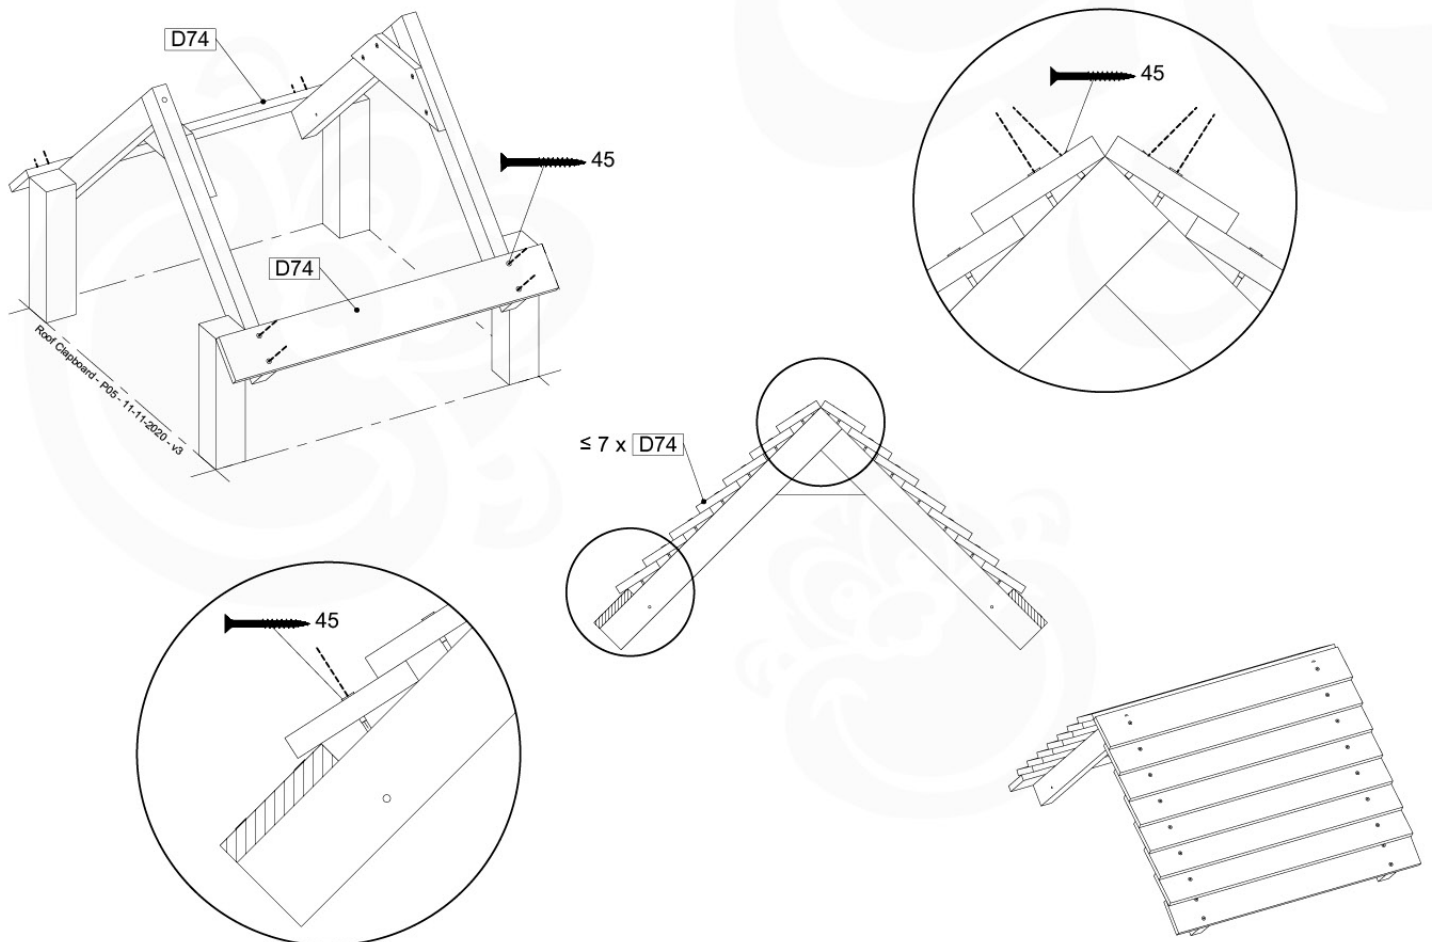

Roof Clapboard - P02 - 11-11-2020 - v3

09-1

09-2

09-3

10 Base Tower

BT02

(194_100)

	PartNo	PartName	QTY.
Hardware Pack 100_600	001_406	Stealth Screw 8x45	6
	002_220	Gap Point Screw T25 - 5x45	72
	002_223	Gap Point Screw T25 - 5x80	16
Other	007_001	Ground-anchor	2
Hardware Pack 100_600	022_31x	bpc-base version 3	4
	022_84x	bpc cover	4
Wood	A200	Post 70x70 L2000	2
	A220	Post 70x70 L2200	2
	C74	Beam 740 mm	4
	D60	Board 600 mm	10
	D74	Board 740 mm	8