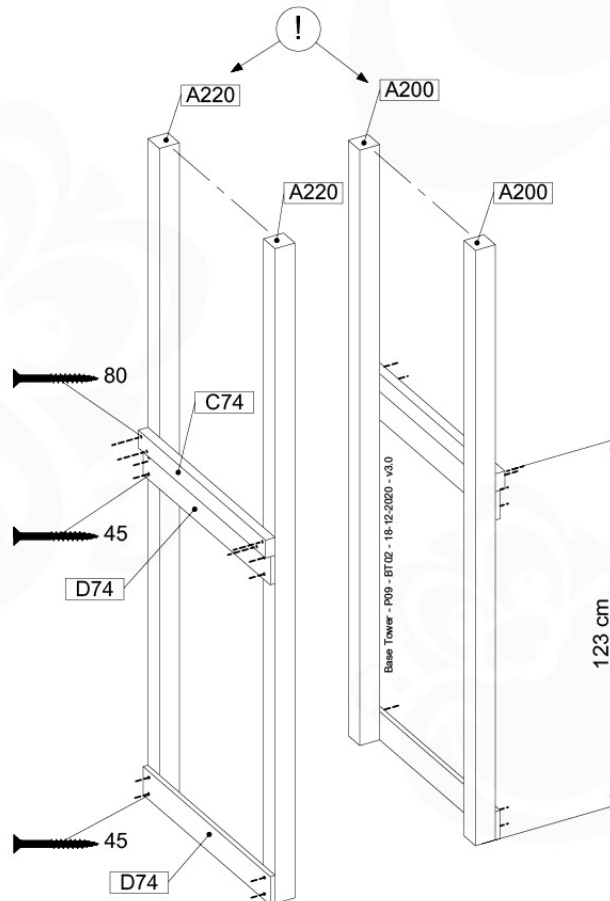

Roof Clapboard - P02 - 11-11-2020 - v3

09-1

09-2

09-3

10 Base Tower

BT02

(194_100)

	PartNo	PartName	QTY.
Hardware Pack 100_600	001_406	Stealth Screw 8x45	6
	002_220	Gap Point Screw T25 - 5x45	72
	002_223	Gap Point Screw T25 - 5x80	16
Other	007_001	Ground-anchor	2
Hardware Pack 100_600	022_31x	bpc-base version 3	4
	022_84x	bpc cover	4
Wood	A200	Post 70x70 L2000	2
	A220	Post 70x70 L2200	2
	C74	Beam 740 mm	4
	D60	Board 600 mm	10
	D74	Board 740 mm	8

Base Tower - P03 - BT02 - 18-12-2020 - v3.0

10-1

Tower for Rope ladder

10-2

10-3

11 Balustrade (1x)

BL01

(100_601)