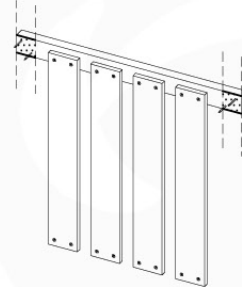

08 Balustrade (1x)

BL01

(100_601)

	PartNo	PartName	QTY.	
Hardware Pack	002_220	Gap Point Screw T25 - 5x45	16	
	100_601	002_223	Gap Point Screw T25 - 5x80	4
Wood	C74	Beam 740 mm	1	
	D65	Board 650 mm	4	

Balustrade AL - P02 U - 12-11-2020 - v3.0