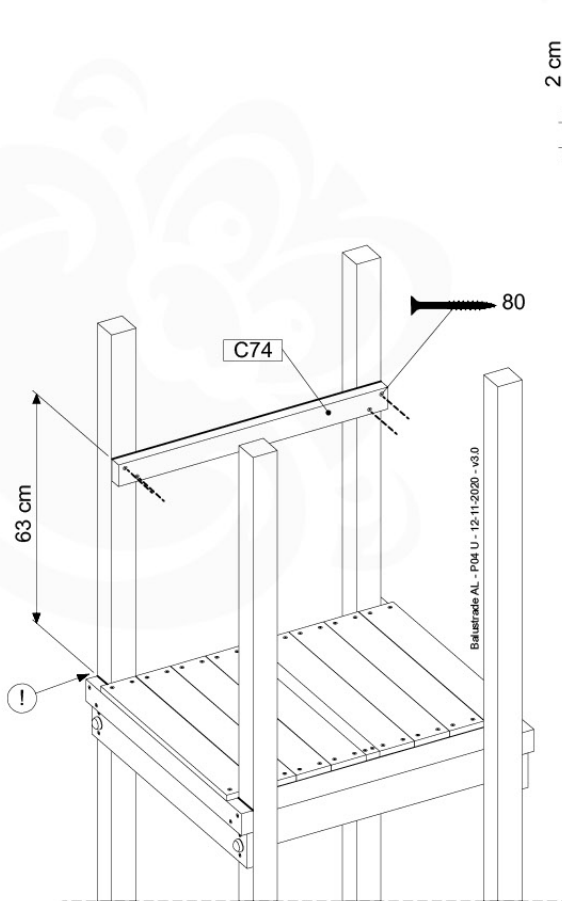

11 Balustrade (1x)

BL01

(100_601)

	PartNo	PartName	QTY.	
Hardware Pack	002_220	Gap Point Screw T25 - 5x45	16	
	100_601	002_223	Gap Point Screw T25 - 5x80	4
Wood	C74	Beam 740 mm	1	
	D65	Board 650 mm	4	

Balustrade AL - P02 U - 12-11-2020 - v3.0

11-1

min. 27mm
max. 65mm