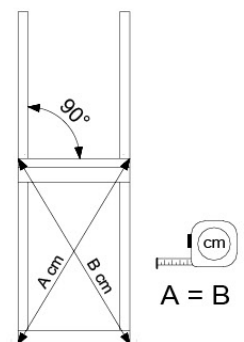

10 Base Tower

BT02

(194_100)

	PartNo	PartName	QTY.
Hardware Pack 100_600	001_406	Stealth Screw 8x45	6
	002_220	Gap Point Screw T25 - 5x45	72
	002_223	Gap Point Screw T25 - 5x80	16
Other	007_001	Ground-anchor	2
Hardware Pack 100_600	022_31x	bpc-base version 3	4
	022_84x	bpc cover	4
Wood	A200	Post 70x70 L2000	2
	A220	Post 70x70 L2200	2
	C74	Beam 740 mm	4
	D60	Board 600 mm	10
	D74	Board 740 mm	8

Base Tower - P03 - BT02 - 18-12-2020 - v3.0

10-1