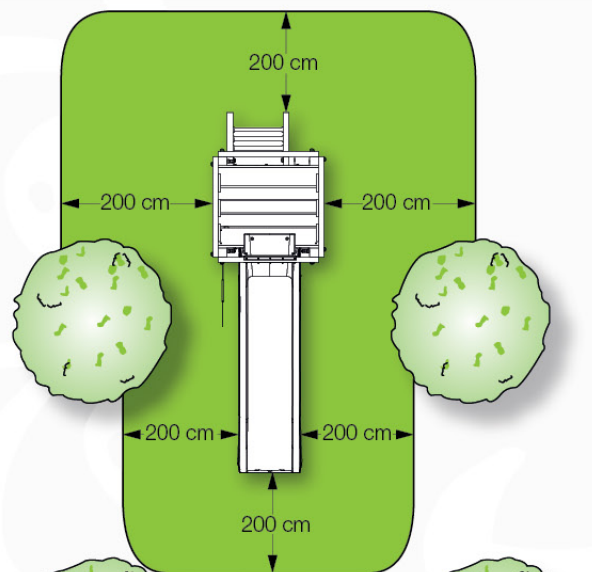

05 Safe Playground Planning

05-1

05-2

05-3

05-4

05-5