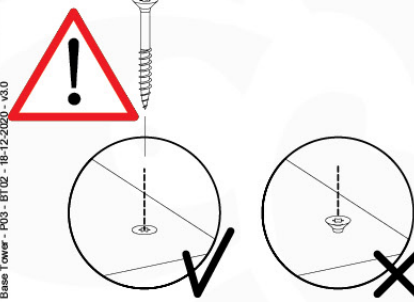

10 Base Tower

BT02

(194_100)

	PartNo	PartName	QTY.
Hardware Pack 100_600	001_406	Stealth Screw 8x45	6
	002_220	Gap Point Screw T25 - 5x45	72
	002_223	Gap Point Screw T25 - 5x80	16
Other	007_001	Ground-anchor	2
Hardware Pack 100_600	022_31x	bpc-base version 3	4
	022_84x	bpc cover	4
Wood	A200	Post 70x70 L2000	2
	A220	Post 70x70 L2200	2
	C74	Beam 740 mm	4
	D60	Board 600 mm	10
	D74	Board 740 mm	8

Base Tower - P03 - BT02 - 18-12-2020 - v3.0