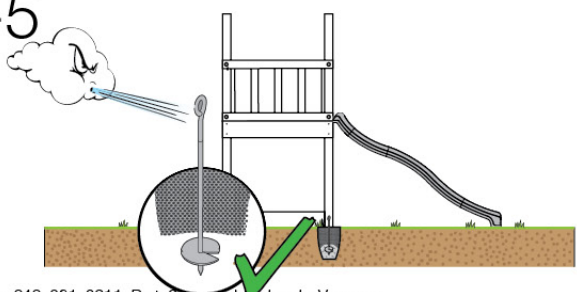

05 Safe Playground Planning

05-1

05-2

05-3

05-4

05-5