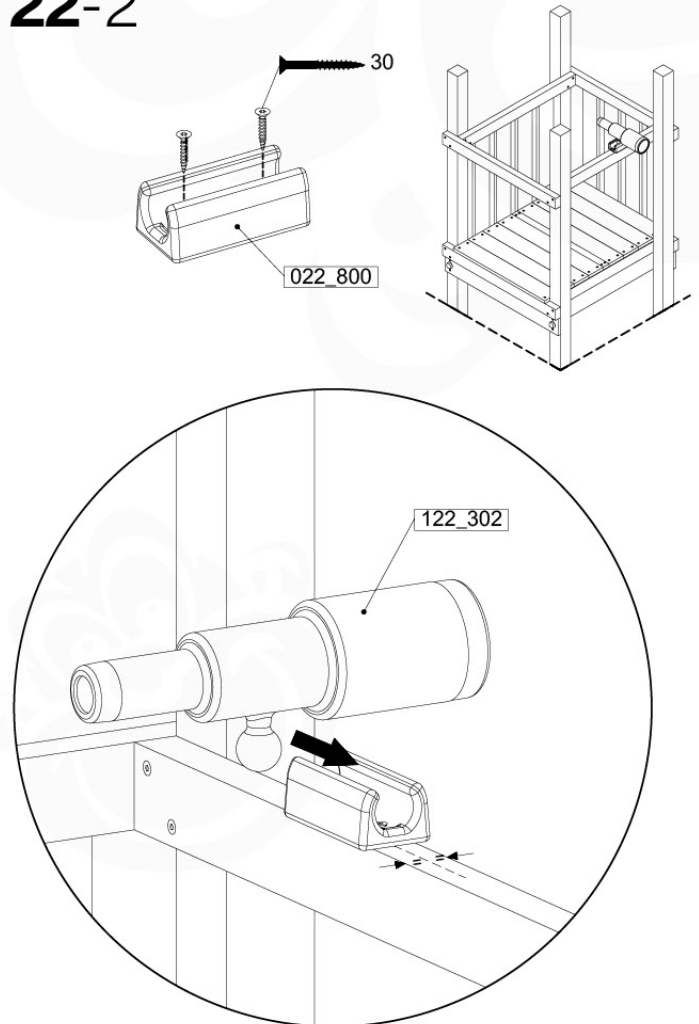

22-2

Accessory set - P03 - 18-11-2020 - v3