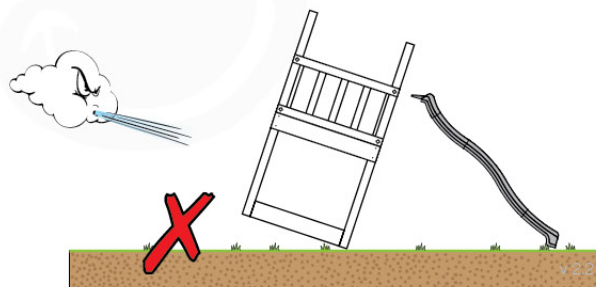

05 Safe Playground Planning

05-1

05-2

05-3

05-4

05-5