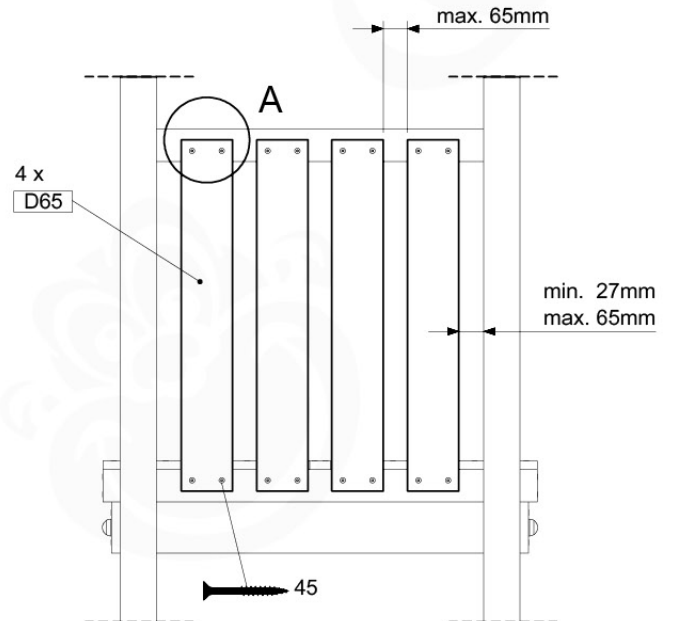

min. 27mm
max. 65mm