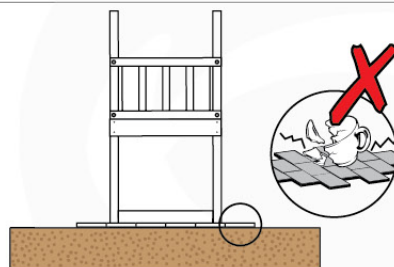

05 Safe Playground Planning

05-1

05-2

05-3

05-4

05-5