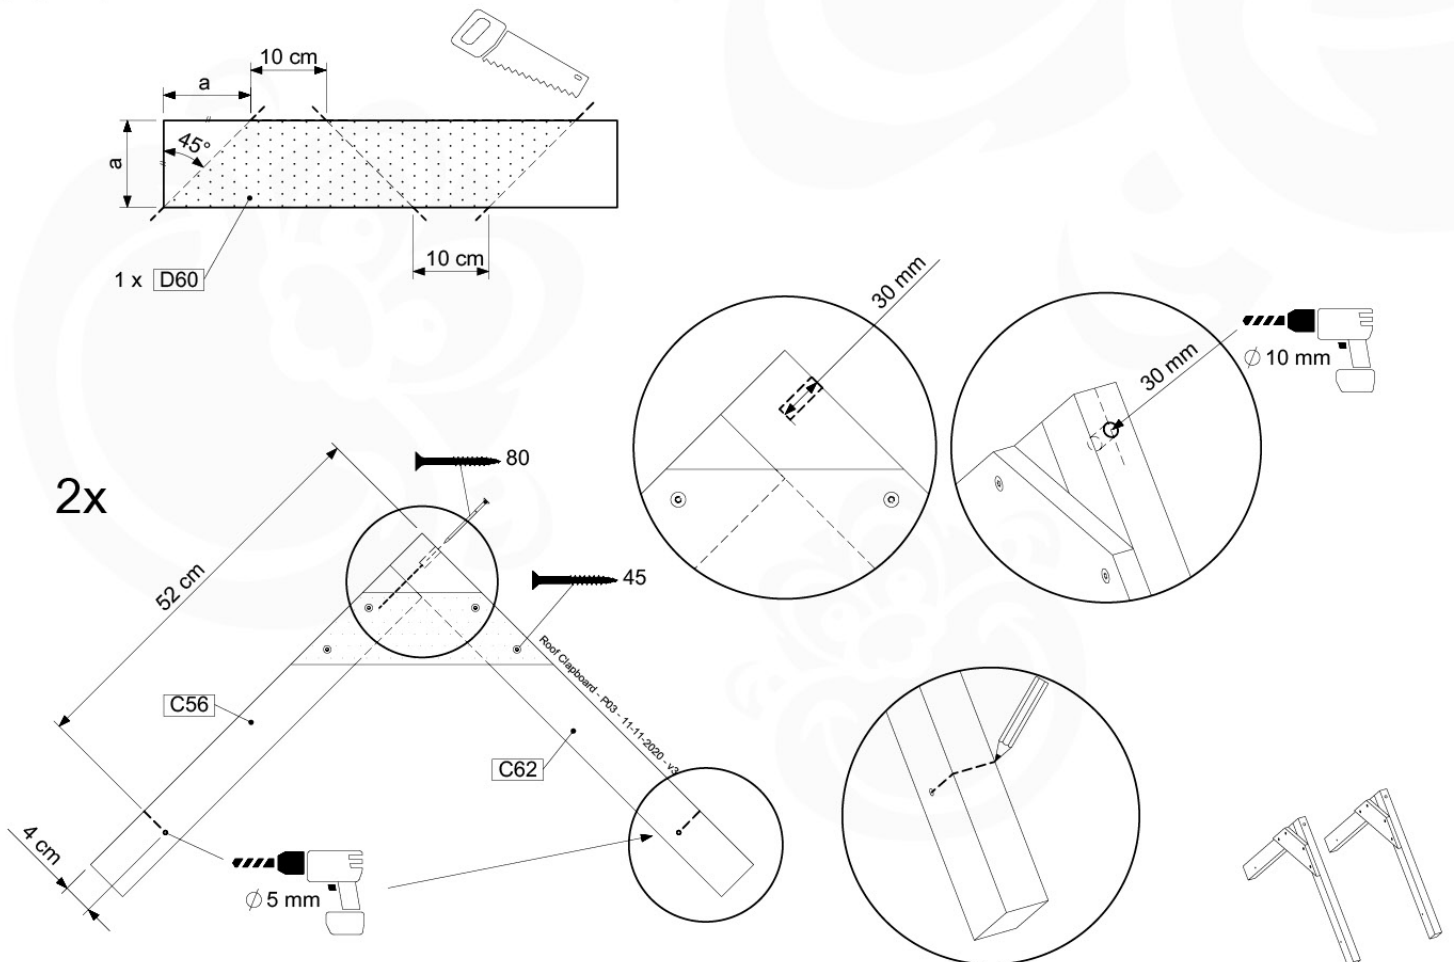

09 Roof Clapboard

RF01

(100_609)

	PartNo	PartName	QTY.
Hardware Pack 100_609	001_417	Stealth Screw 8x80	4
	002_220	Gap Point Screw T25 - 5x45	48
	002_223	Gap Point Screw T25 - 5x80	2
Timber	C56	Beam 550 mm	2
	C62	Beam 620 mm	2
	D60	Board 600 mm	1
	D74	Board 740 mm	16

Roof Clapboard - P02 - 11-11-2020 - v3

09-1