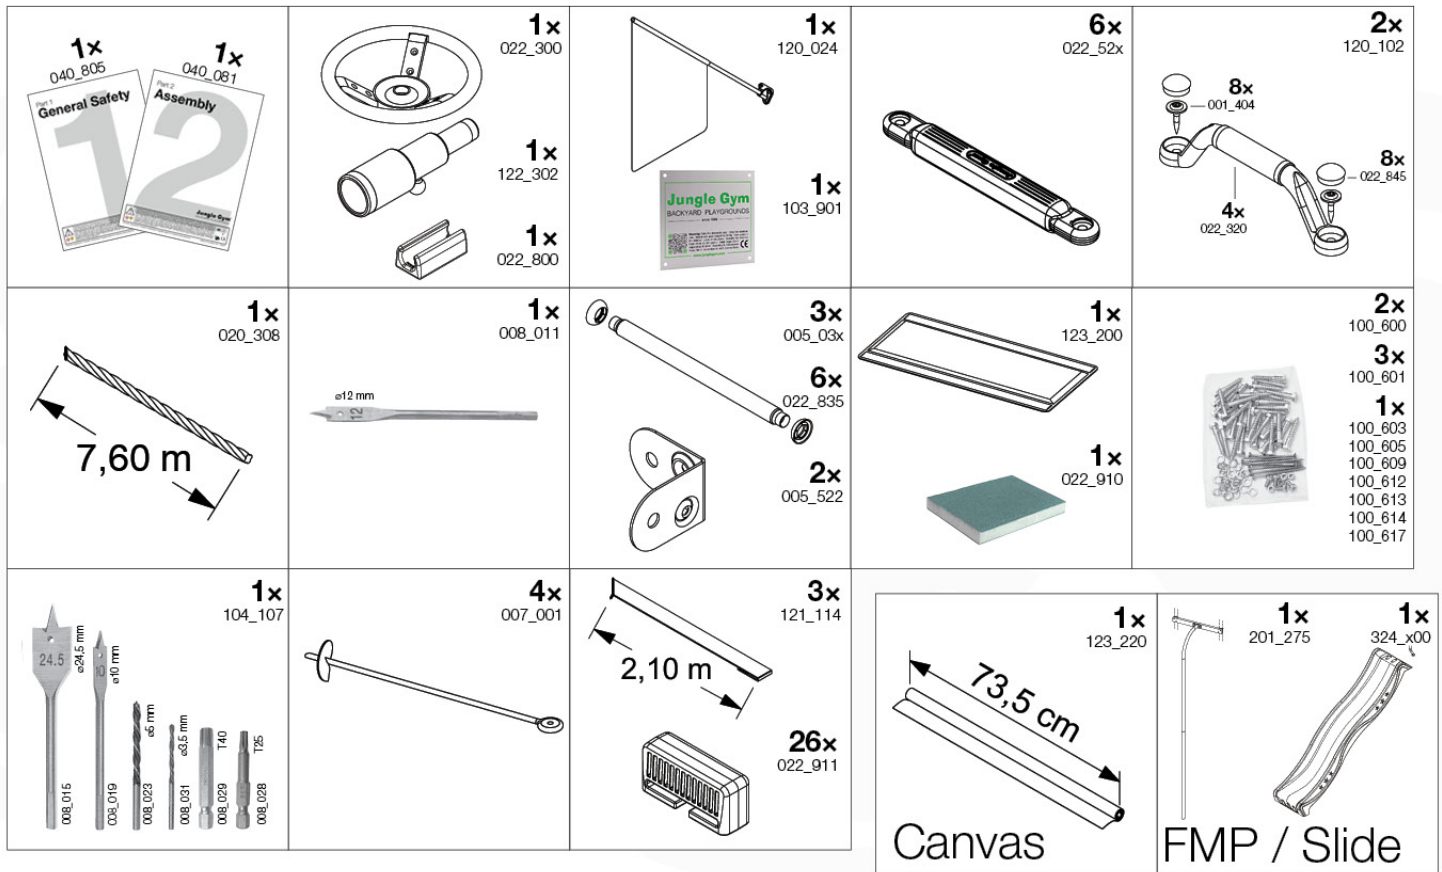

01 What's in the Delivery?

409_804

02 Timber

609_804 Jungle Voyager