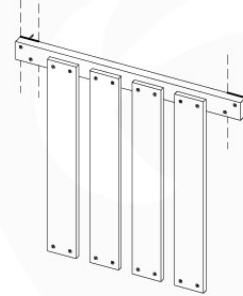

12 Balustrade (1x)

BL02

(100_601)

	PartNo	PartName	QTY.	
Hardware Pack	002_220	Gap Point Screw T25 - 5x45	16	
	100_601	002_223	Gap Point Screw T25 - 5x80	4
Wood	C74	Beam 740 mm	1	
	D65	Board 650 mm	4	

Balustrade AL - P03 T - 12-11-2020 - v3.0