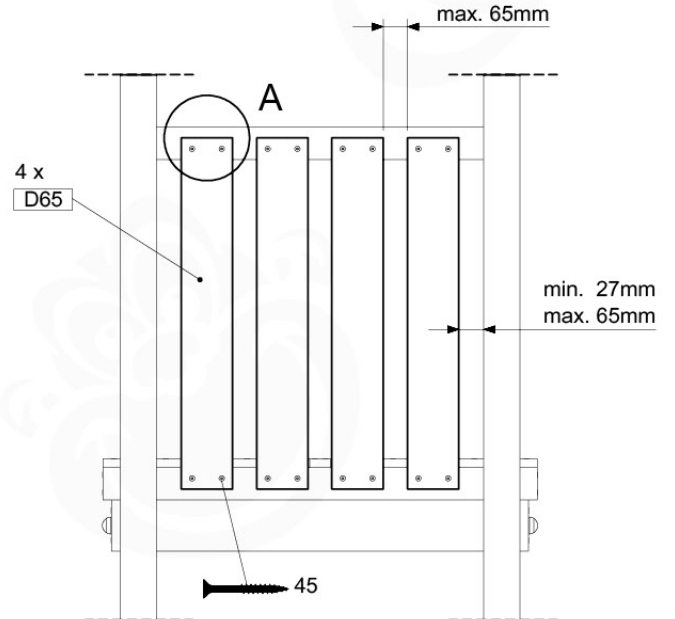

	PartNo	PartName	QTY.
Hardware Pack	002_220	Gap Point Screw T25 - 5x45	16
	100_601	002_223	Gap Point Screw T25 - 5x80
Wood	C74	Beam 740 mm	1
	D65	Board 650 mm	4

Balustrade AL - P02 U - 12-11-2020 - v3.0

11-1

min. 27mm
max. 65mm

12 Balustrade (1x)

BL02

(100_601)

	PartNo	PartName	QTY.
Hardware Pack	002_220	Gap Point Screw T25 - 5x45	16
	100_601	002_223	Gap Point Screw T25 - 5x80
Wood	C74	Beam 740 mm	1
	D65	Board 650 mm	4