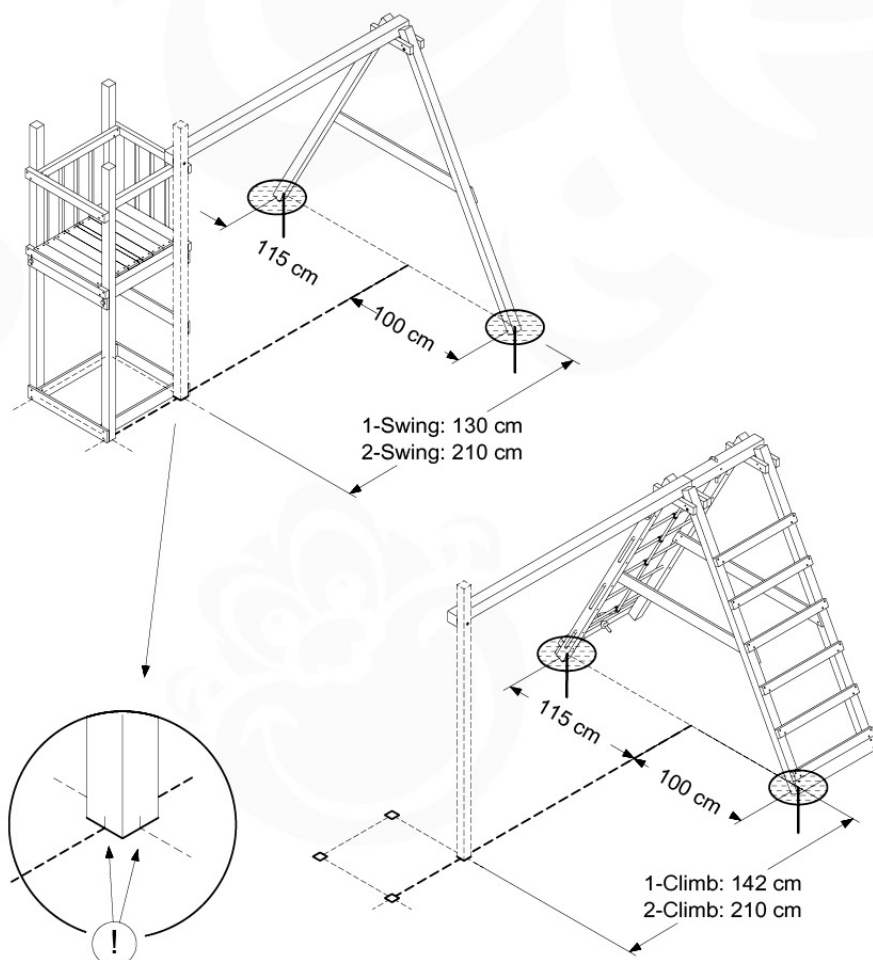

Foundation Plan - P06 - ZT-11-2020 - v3

07 Base Tower

BT03

(194_100)

	PartNo	PartName	QTY.
Hardware Pack 100_600	001_406	Stealth Screw 8x45	6
	002_220	Gap Point Screw T25 - 5x45	72
	002_223	Gap Point Screw T25 - 5x80	16
Other	007_001	Ground-anchor	2
Hardware Pack 100_600	022_31x	bpc-base version 3	4
	022_84x	bpc cover	4
Wood	A220	Post 70x70 L2200	4
	C74	Beam 740 mm	4
	D60	Board 600 mm	10
	D74	Board 740 mm	8

Base Tower - P10 - BT03 - 18-12-2020 - v3.0

07-1

07-2

07-3

08 Balustrade (1x)

BL01

(100_601)

	PartNo	PartName	QTY.
Hardware Pack	002_220	Gap Point Screw T25 - 5x45	16
	100_601	002_223	Gap Point Screw T25 - 5x80
Wood	C74	Beam 740 mm	1
	D65	Board 650 mm	4