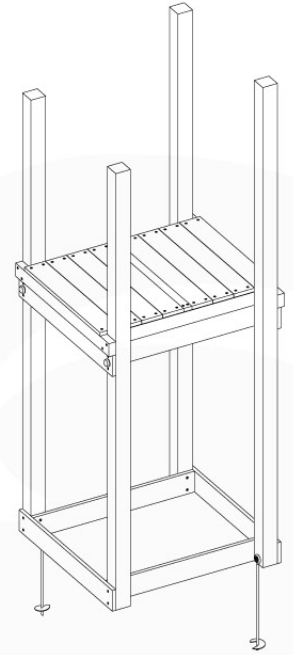

Base Tower - P10 - BT03 - 18-12-2020 - v3.0

07-1

07-2

07-3

08 Balustrade (1x)

BL01

(100_601)

	PartNo	PartName	QTY.
Hardware Pack	002_220	Gap Point Screw T25 - 5x45	16
	100_601	002_223	Gap Point Screw T25 - 5x80
Wood	C74	Beam 740 mm	1
	D65	Board 650 mm	4

Balustrade AL - P02 U - 12-11-2020 - v3.0

08-1

min. 27mm
max. 65mm

09 Roof Clapboard

RF01

(100_609)

	PartNo	PartName	QTY.
Hardware Pack 100_609	001_417	Stealth Screw 8x80	4
	002_220	Gap Point Screw T25 - 5x45	48
	002_223	Gap Point Screw T25 - 5x80	2
Timber	C56	Beam 550 mm	2
	C62	Beam 620 mm	2
	D60	Board 600 mm	1
	D74	Board 740 mm	16

Roof Clapboard - P02 - 11-11-2020 - v3

09-1

09-2

09-3

10 Base Tower

BT02

(194_100)

	PartNo	PartName	QTY.
Hardware Pack 100_600	001_406	Stealth Screw 8x45	6
	002_220	Gap Point Screw T25 - 5x45	72
	002_223	Gap Point Screw T25 - 5x80	16
Other	007_001	Ground-anchor	2
Hardware Pack 100_600	022_31x	bpc-base version 3	4
	022_84x	bpc cover	4
Wood	A200	Post 70x70 L2000	2
	A220	Post 70x70 L2200	2
	C74	Beam 740 mm	4
	D60	Board 600 mm	10
	D74	Board 740 mm	8

Base Tower - P03 - BT02 - 18-12-2020 - v3.0

10-1

Tower for Rope ladder

10-2

10-3

11 Balustrade (1x)

BL01

(100_601)