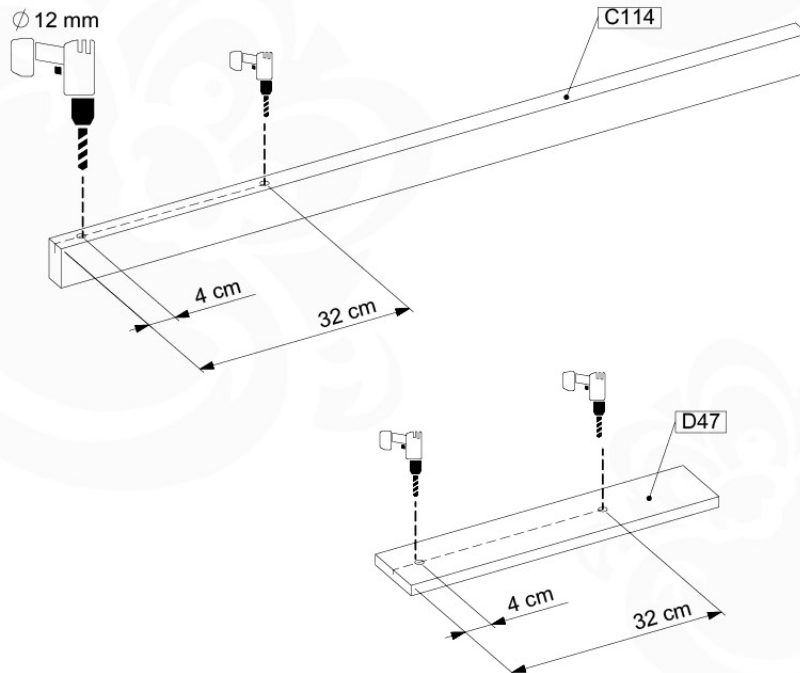

13 Rope Ladder

RL02

(194_115)

	PartNo	PartName	QTY.
Hardware Pack 100_613	001_417	Stealth Screw 8x80	1
	002_220	Gap Point Screw T25 - 5x45	3
	002_223	Gap Point Screw T25 - 5x80	7
Other	020_308	Rope 10mm x 7,6m	1
	022_52x	Rope Ladder Rung -28cm-	6
Wood	C74	Beam 740 mm	1
	C114	Beam 1140 mm	1
	D47	Board 470 mm	1

Rope Ladder - P102 - 5-1-2021 - V3

13-1