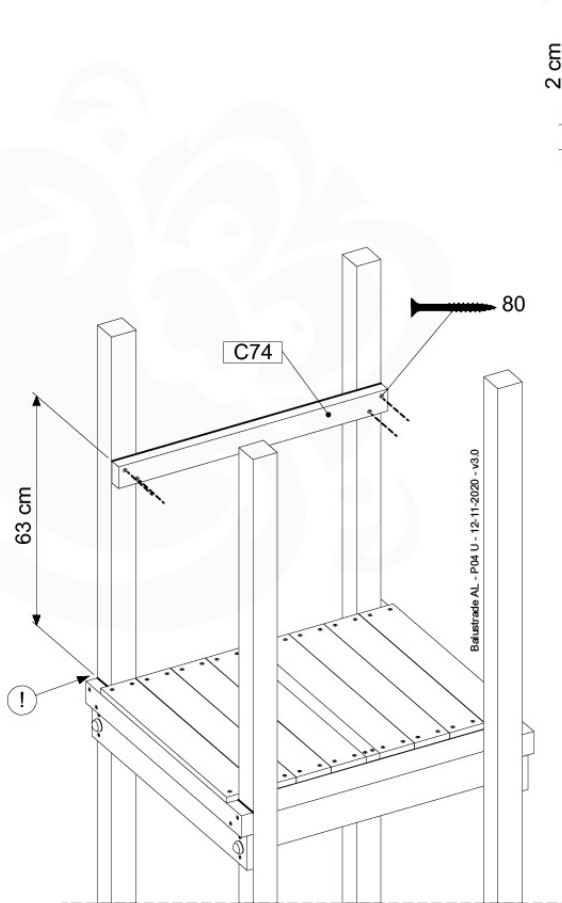

Foundation Plan - P06 - ZT-11-2020 - v3

07 Base Tower

BT03

(194_100)

	PartNo	PartName	QTY.
Hardware Pack 100_600	001_406	Stealth Screw 8x45	6
	002_220	Gap Point Screw T25 - 5x45	72
	002_223	Gap Point Screw T25 - 5x80	16
Other	007_001	Ground-anchor	2
Hardware Pack 100_600	022_31x	bpc-base version 3	4
	022_84x	bpc cover	4
Wood	A220	Post 70x70 L2200	4
	C74	Beam 740 mm	4
	D60	Board 600 mm	10
	D74	Board 740 mm	8

Base Tower - P10 - BT03 - 18-12-2020 - v3.0

07-1

07-2

07-3

08 Balustrade (1x)

BL01

(100_601)

	PartNo	PartName	QTY.
Hardware Pack	002_220	Gap Point Screw T25 - 5x45	16
	100_601	002_223	Gap Point Screw T25 - 5x80
Wood	C74	Beam 740 mm	1
	D65	Board 650 mm	4

Balustrade AL - P02 U - 12-11-2020 - v3.0

08-1

min. 27mm
max. 65mm

09 Roof Clapboard

RF01

(100_609)

	PartNo	PartName	QTY.
Hardware Pack 100_609	001_417	Stealth Screw 8x80	4
	002_220	Gap Point Screw T25 - 5x45	48
	002_223	Gap Point Screw T25 - 5x80	2
Timber	C56	Beam 550 mm	2
	C62	Beam 620 mm	2
	D60	Board 600 mm	1
	D74	Board 740 mm	16

Roof Clapboard - P02 - 11-11-2020 - v3

09-1

09-2

09-3

10 Base Tower

BT02

(194_100)

	PartNo	PartName	QTY.
Hardware Pack 100_600	001_406	Stealth Screw 8x45	6
	002_220	Gap Point Screw T25 - 5x45	72
	002_223	Gap Point Screw T25 - 5x80	16
Other	007_001	Ground-anchor	2
Hardware Pack 100_600	022_31x	bpc-base version 3	4
	022_84x	bpc cover	4
Wood	A200	Post 70x70 L2000	2
	A220	Post 70x70 L2200	2
	C74	Beam 740 mm	4
	D60	Board 600 mm	10
	D74	Board 740 mm	8