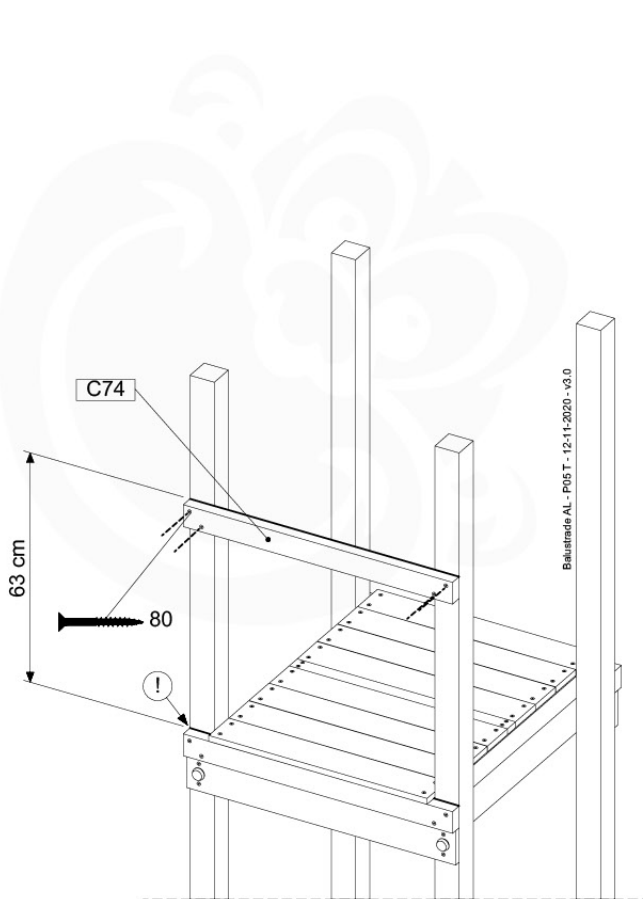

11-1

min. 27mm
max. 65mm

12 Balustrade (1x)

BL02

(100_601)

	PartNo	PartName	QTY.
Hardware Pack	002_220	Gap Point Screw T25 - 5x45	16
	100_601	002_223	Gap Point Screw T25 - 5x80
Wood	C74	Beam 740 mm	1
	D65	Board 650 mm	4

Balustrade AL - P03 T - 12-11-2020 - v3.0

12-1

13 Rope Ladder

RL02

(194_115)

	PartNo	PartName	QTY.
Hardware Pack 100_613	001_417	Stealth Screw 8x80	1
	002_220	Gap Point Screw T25 - 5x45	3
	002_223	Gap Point Screw T25 - 5x80	7
Other	020_308	Rope 10mm x 7,6m	1
	022_52x	Rope Ladder Rung -28cm-	6
Wood	C74	Beam 740 mm	1
	C114	Beam 1140 mm	1
	D47	Board 470 mm	1