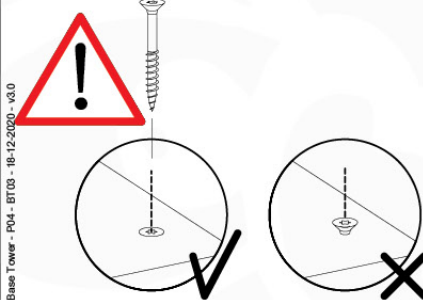

07 Base Tower

BT03

(194_100)

	PartNo	PartName	QTY.
Hardware Pack 100_600	001_406	Stealth Screw 8x45	6
	002_220	Gap Point Screw T25 - 5x45	72
	002_223	Gap Point Screw T25 - 5x80	16
Other	007_001	Ground-anchor	2
Hardware Pack 100_600	022_31x	bpc-base version 3	4
	022_84x	bpc cover	4
Wood	A220	Post 70x70 L2200	4
	C74	Beam 740 mm	4
	D60	Board 600 mm	10
	D74	Board 740 mm	8

Base Tower - P10 - BT03 - 18-12-2020 - v3.0