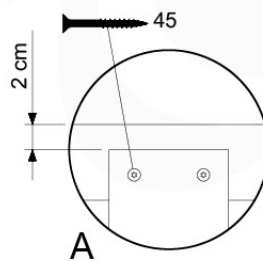

08 Balustrade (1x)

BL01

(100_601)

	PartNo	PartName	QTY.	
Hardware Pack	002_220	Gap Point Screw T25 - 5x45	16	
	100_601	002_223	Gap Point Screw T25 - 5x80	4
Wood	C74	Beam 740 mm	1	
	D65	Board 650 mm	4	

Balustrade AL - P02 U - 12-11-2020 - v3.0

08-1

min. 27mm
max. 65mm