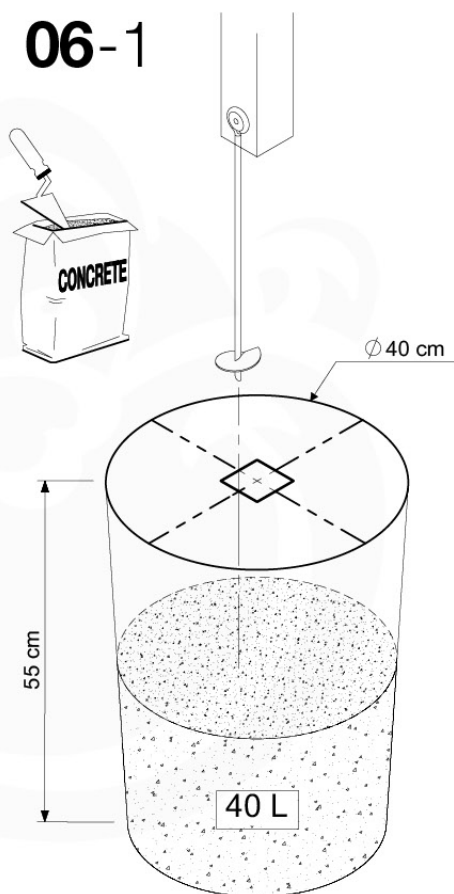

06 Playground Foundation

FD03

06-1