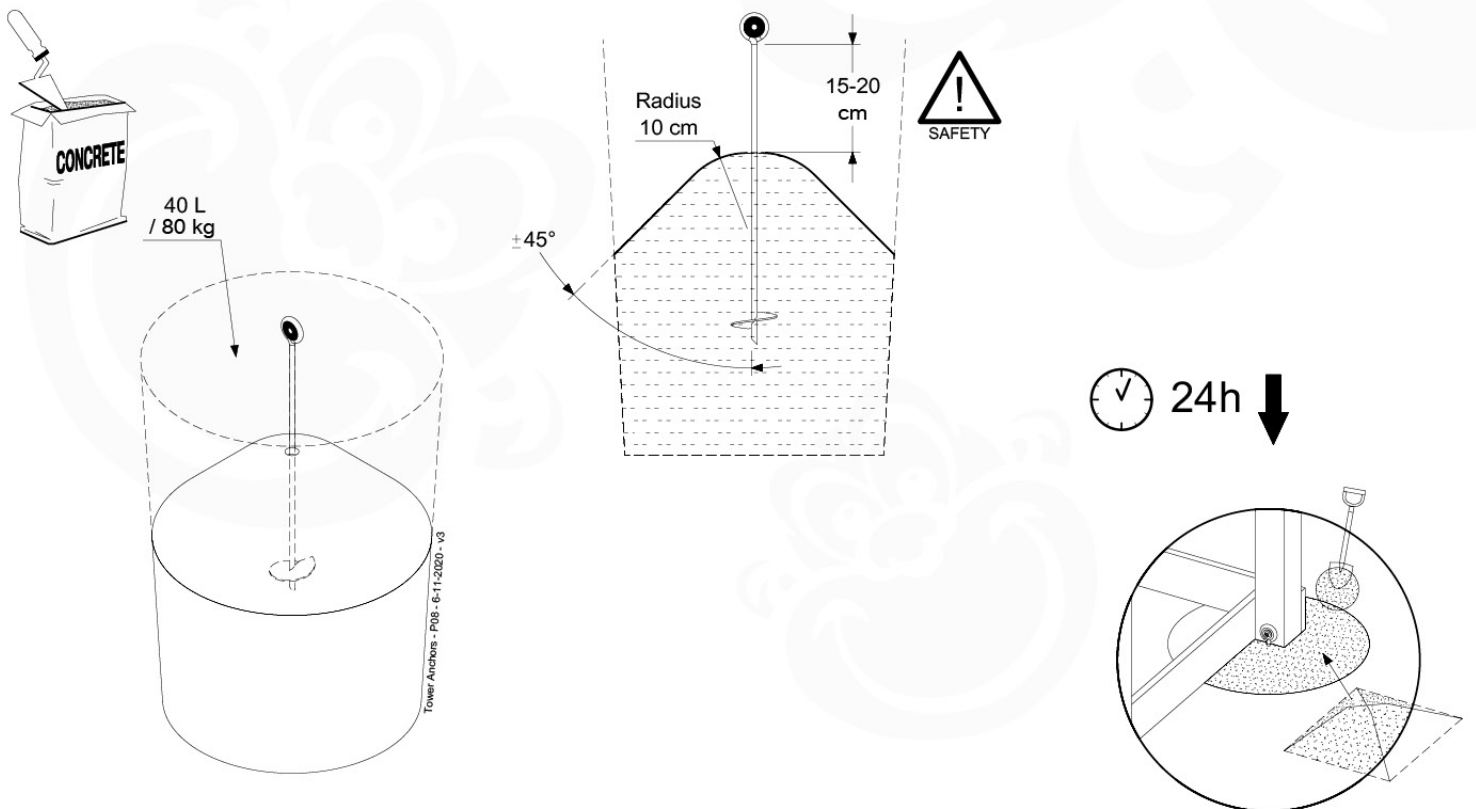

Hardware Package Tower
100_600

45

007_001

Tower Anchors - P04 - 6-11-2020 - V03

18-1

18-2

19 Add-on

Wavy Star Slide XL