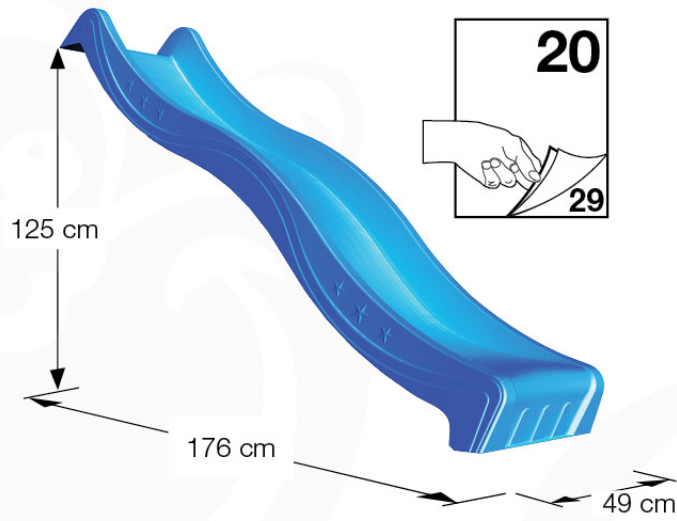

19 Add-on

Wavy Star Slide XL

- 324_100 Yellow
- 324_200 Blue
- 324_300 Green
- 324_400 Red
- 324_500 Fuchsia
- 324_600 Dark Green