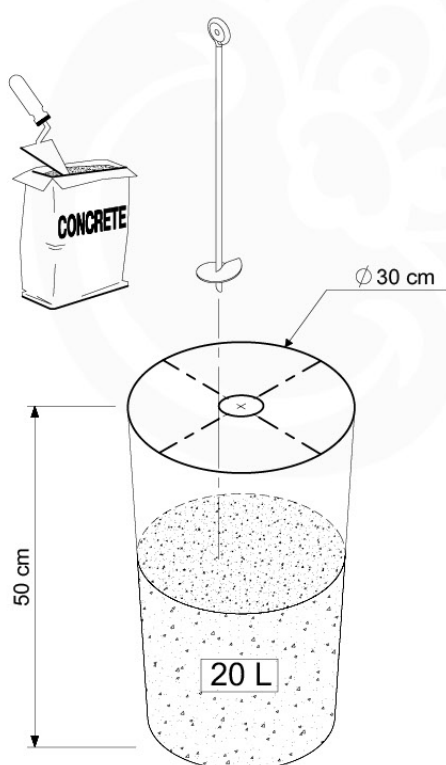

06 Playground Foundation

FD02

06-1

Foundation Plan - P06 - 27-1-2020 - v3

06-2

Foundation Plan - P06 - 27-1-2020 - v3