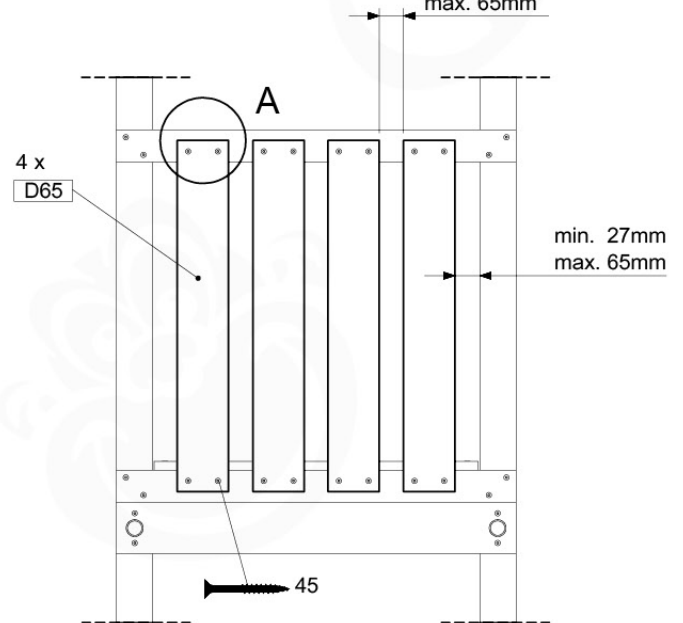

min. 27mm
max. 65mm