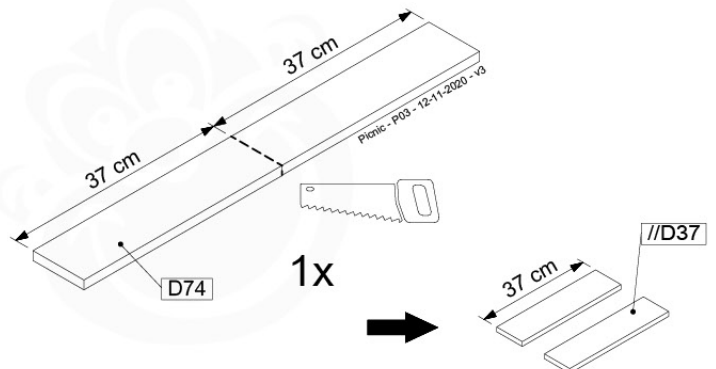

13-Picnic Table

PC01

(100_615)

	PartNo	PartName	QTY.
Hardware Pack 100_615	002_220	Gap Point Screw T25 - 5x45	20
	002_223	Gap Point Screw T25 - 5x80	8
Wood	C62	Beam 620 mm	2
	D60	Board 600 mm	4
	D74	Board 740 mm	1

Picnic - P02 - 12-11-2020 - v3

© Jungle Gym B.V. - www.junglegym.com

13-1