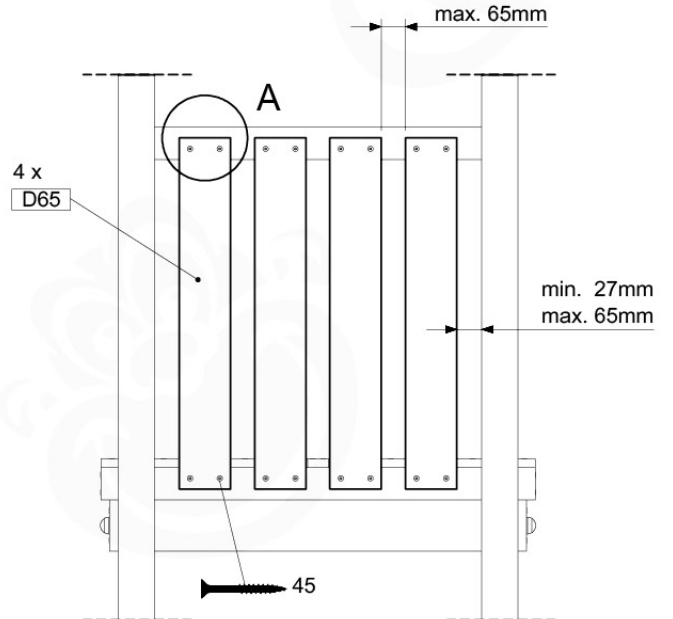

min. 27mm
max. 65mm