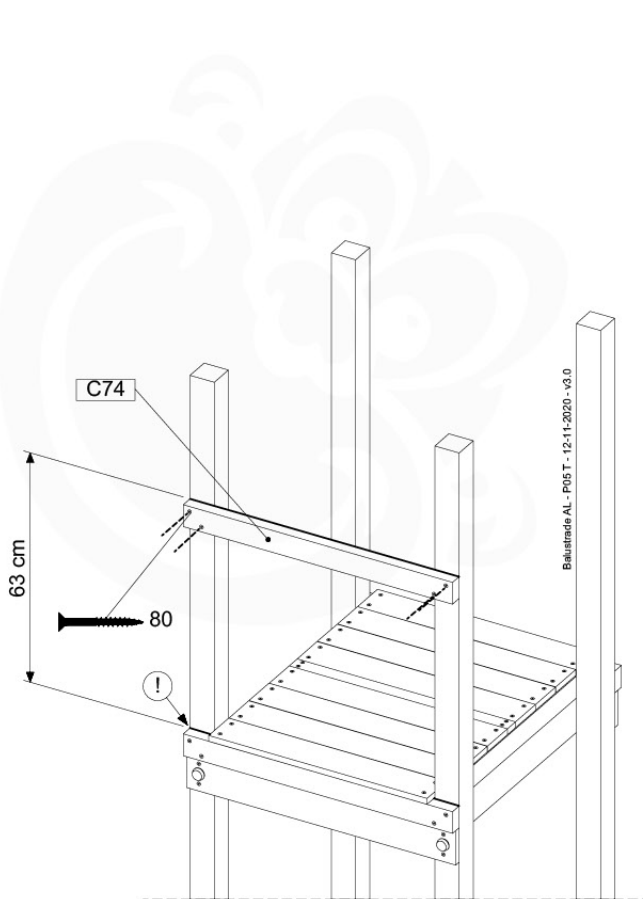

10-1

Balustrade AL - P05 T - 12-11-2020 - v3.0