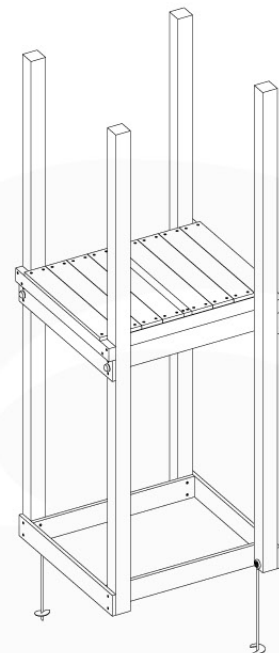

07 Base Tower

BT03

(194_100)

	PartNo	PartName	QTY.
Hardware Pack 100_600	001_406	Stealth Screw 8x45	6
	002_220	Gap Point Screw T25 - 5x45	72
	002_223	Gap Point Screw T25 - 5x80	16
Other	007_001	Ground-anchor	2
Hardware Pack 100_600	022_31x	bpc-base version 3	4
	022_84x	bpc cover	4
Wood	A220	Post 70x70 L2200	4
	C74	Beam 740 mm	4
	D60	Board 600 mm	10
	D74	Board 740 mm	8

Base Tower - P04 - BT03 - 18-12-2020 - v3.0