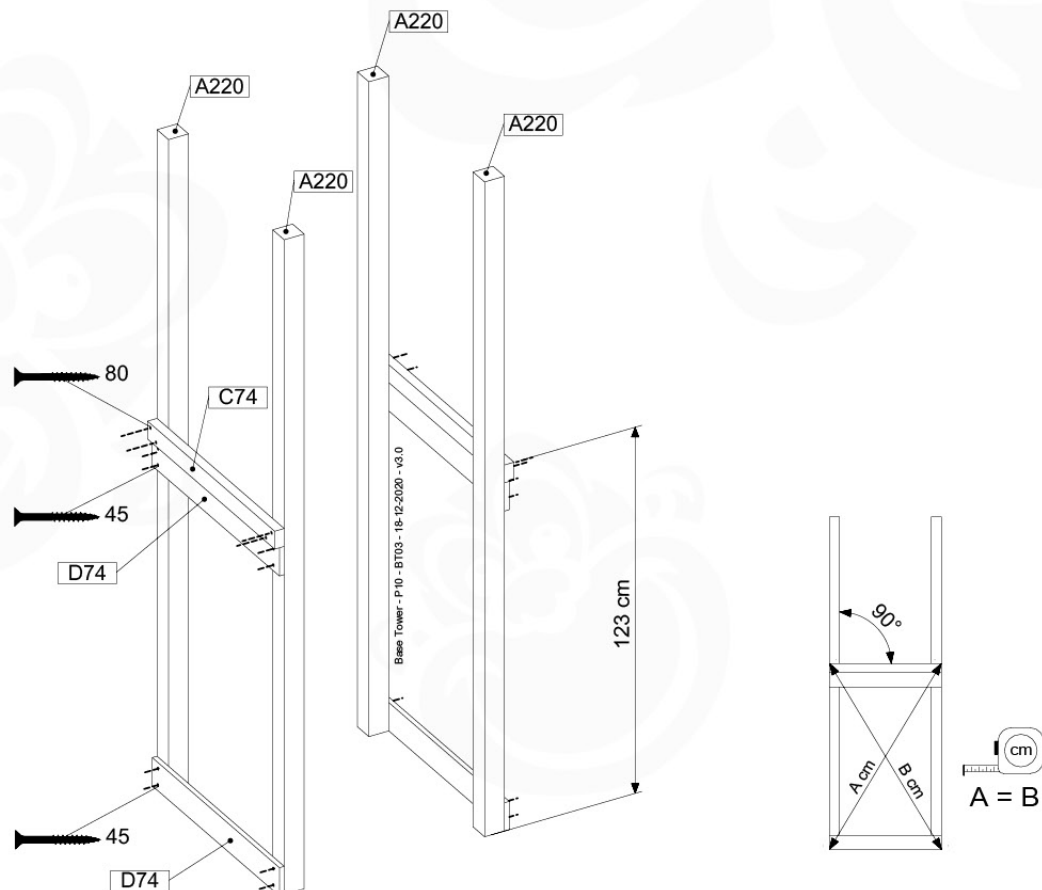

07 Base Tower

BT03

(194_100)

	PartNo	PartName	QTY.
Hardware Pack 100_600	001_406	Stealth Screw 8x45	6
	002_220	Gap Point Screw T25 - 5x45	72
	002_223	Gap Point Screw T25 - 5x80	16
Other	007_001	Ground-anchor	2
Hardware Pack 100_600	022_31x	bpc-base version 3	4
	022_84x	bpc cover	4
Wood	A220	Post 70x70 L2200	4
	C74	Beam 740 mm	4
	D60	Board 600 mm	10
	D74	Board 740 mm	8

Base Tower - P04 - BT03 - 18-12-2020 - v3.0

07-1