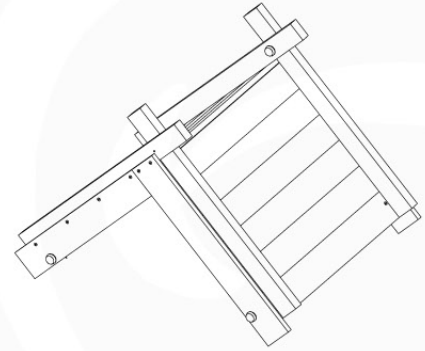

14 Roof Wooden Tipi

RF04

(100_608)

	PartNo	PartName	QTY.
Hardware Pack 100_608	001_411	Stealth Screw 8x60	6
	002_220	Gap Point Screw T25 - 5x45	68
	002_223	Gap Point Screw T25 - 5x80	4
	022_31x	bpc-base version 3	6
	022_84x	bpc cover	6
Wood	C74	Beam 740 mm	4
	D56	Board L=(650 - board width) mm	2
	D65	Board 650 mm	2
	D74	Board 740 mm	14

Roof Clapboard - P102 - 12-11-2020 - v3