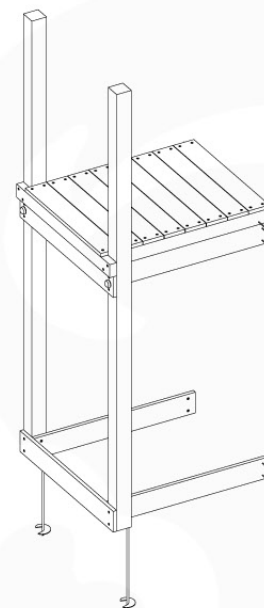

08 Extension Tower

ET01

(194_100)

	PartNo	PartName	QTY.
Hardware Pack 100_600	001_406	Stealth Screw 8x45	4
	002_220	Gap Point Screw T25 - 5x45	60
	002_223	Gap Point Screw T25 - 5x80	12
Other	007_001	Ground-anchor	2
Hardware Pack 100_600	022_31x	bpc-base version 3	2
	022_84x	bpc cover	2
Wood	A200	Post 70x70 L2000	2
	C74	Beam 740 mm	3
	D60	Board 600 mm	9
	D74	Board 740 mm	6

Extension Tower - P02 - ET01 - 18-12-2020 - v3.0

www.junglegym.com - 08-1 Extension Tower