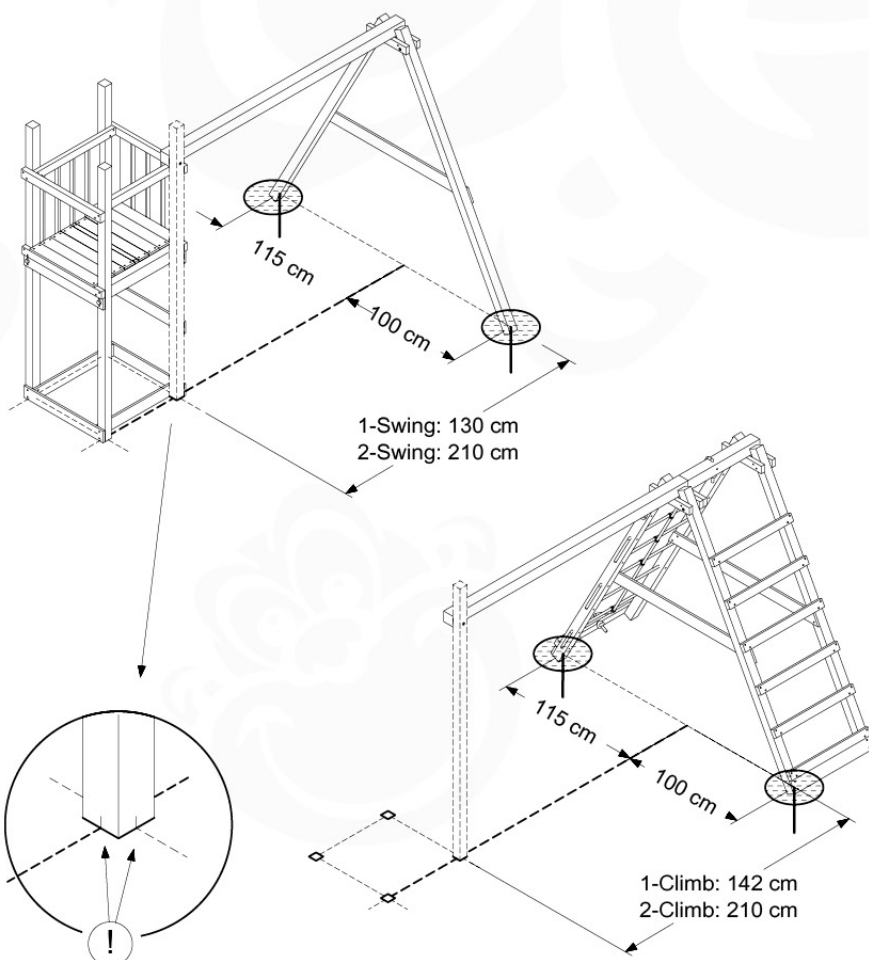

# 07 Base Tower

BT03

( 194\_100 )

	PartNo	PartName	QTY.
Hardware Pack 100_600	001_406	Stealth Screw 8x45	6
	002_220	Gap Point Screw T25 - 5x45	72
	002_223	Gap Point Screw T25 - 5x80	16
Other	007_001	Ground-anchor	2
Hardware Pack 100_600	022_31x	bpc-base version 3	4
	022_84x	bpc cover	4
Wood	A220	Post 70x70 L2200	4
	C74	Beam 740 mm	4
	D60	Board 600 mm	10
	D74	Board 740 mm	8