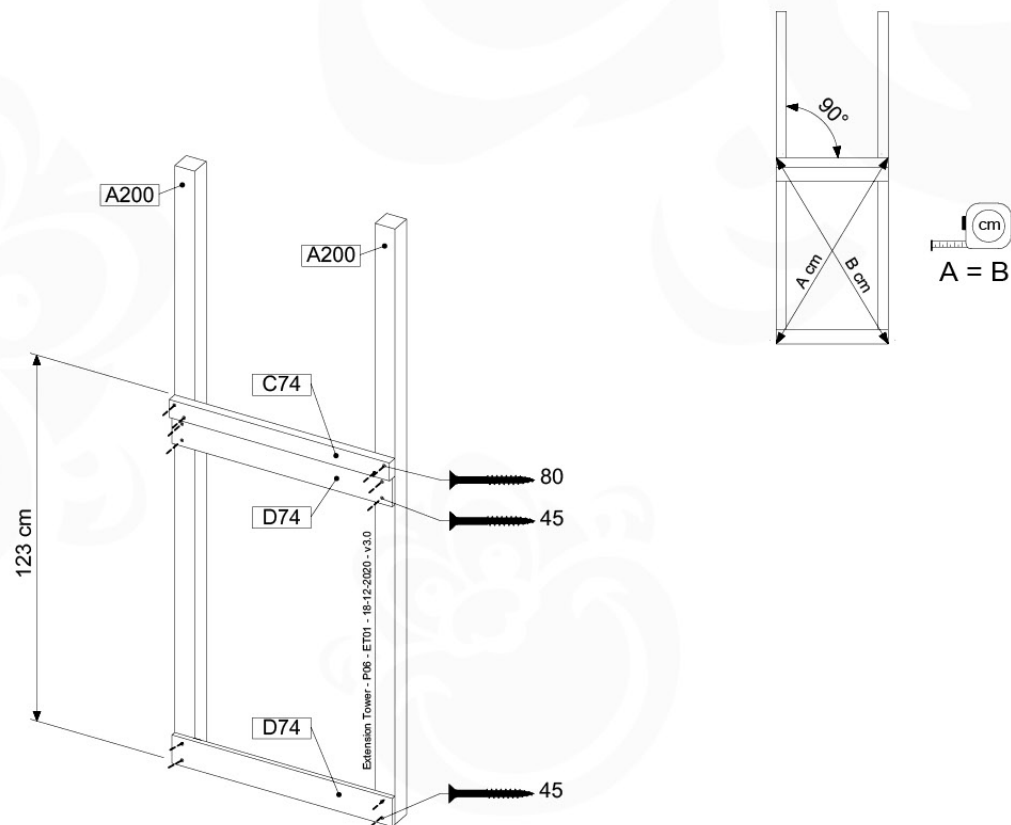

08 Extension Tower

ET01

(194_100)

	PartNo	PartName	QTY.
Hardware Pack 100_600	001_406	Stealth Screw 8x45	4
	002_220	Gap Point Screw T25 - 5x45	60
	002_223	Gap Point Screw T25 - 5x80	12
Other	007_001	Ground-anchor	2
Hardware Pack 100_600	022_31x	bpc-base version 3	2
	022_84x	bpc cover	2
Wood	A200	Post 70x70 L2000	2
	C74	Beam 740 mm	3
	D60	Board 600 mm	9
	D74	Board 740 mm	6

Extension Tower - P02 - ET01 - 18-12-2020 - v3.0

www.junglegym.com - 08-1 Extension Tower

08-1