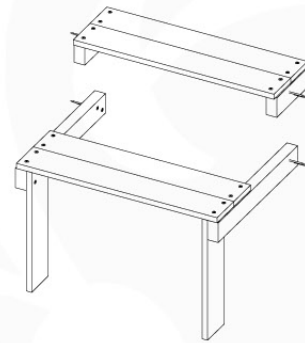

13-Picnic Table

PC01

(100_615)

	PartNo	PartName	QTY.
Hardware Pack 100_615	002_220	Gap Point Screw T25 - 5x45	20
	002_223	Gap Point Screw T25 - 5x80	8
Wood	C62	Beam 620 mm	2
	D60	Board 600 mm	4
	D74	Board 740 mm	1

Picnic - P02 - 12-11-2020 - v3