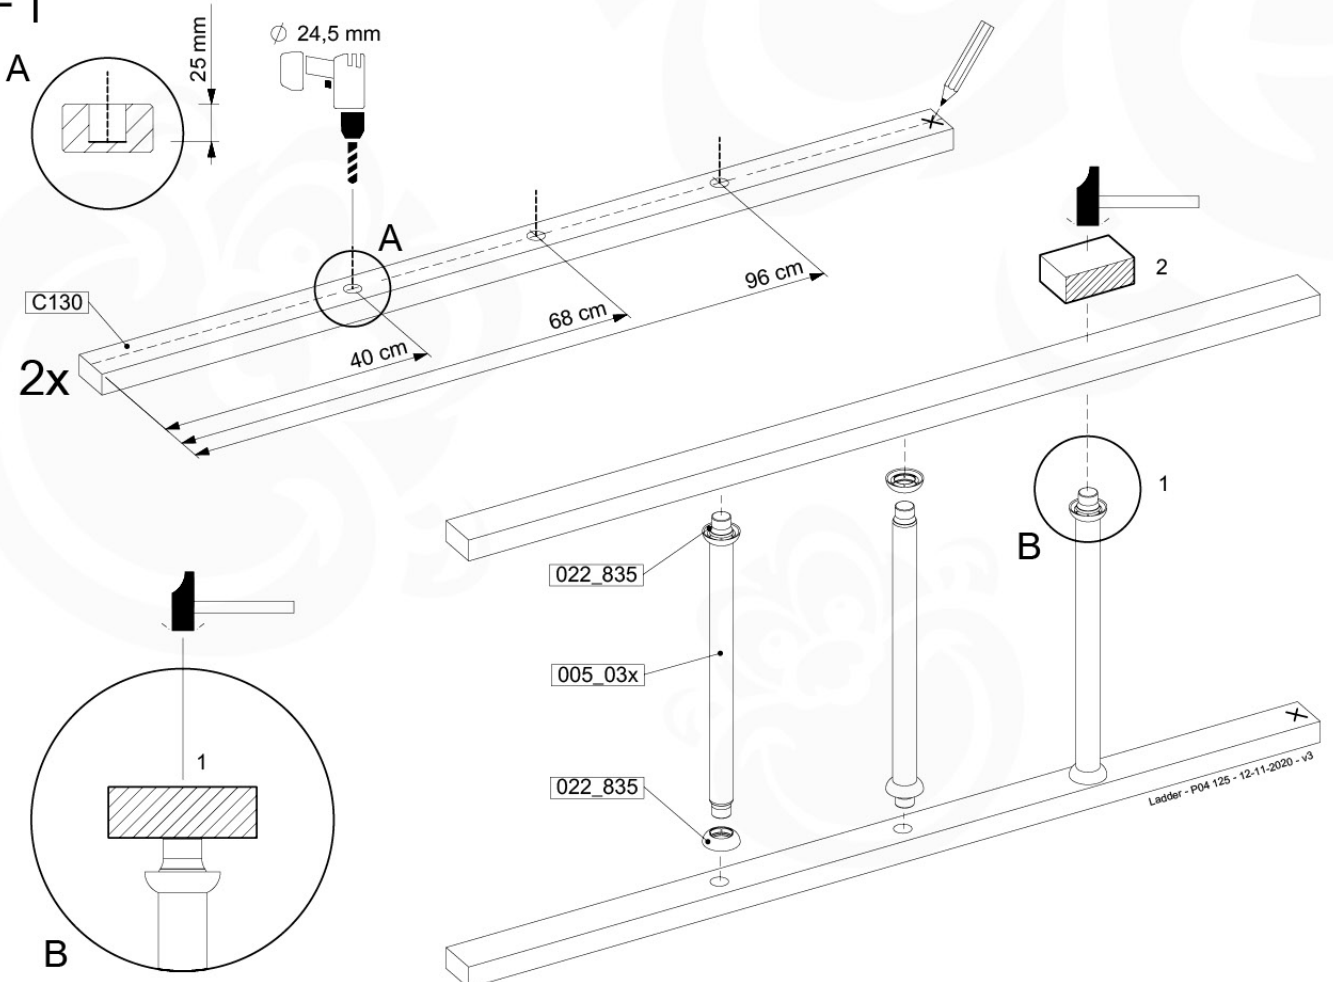

12-1

Ladder - P04 125 - 12-11-2020 - v3