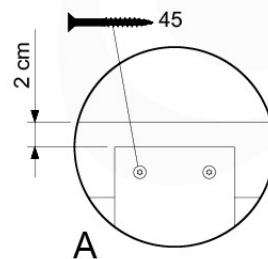

10 Balustrade (2x)

BL02

(100_601)

	PartNo	PartName	QTY.	
Hardware Pack	002_220	Gap Point Screw T25 - 5x45	16	
	100_601	002_223	Gap Point Screw T25 - 5x80	4
Wood	C74	Beam 740 mm	1	
	D65	Board 650 mm	4	

Balustrade AL - P03 T - 12-11-2020 - v3.0

10-1

Balustrade AL - P05 T - 12-11-2020 - v3.0

min. 27mm
max. 65mm