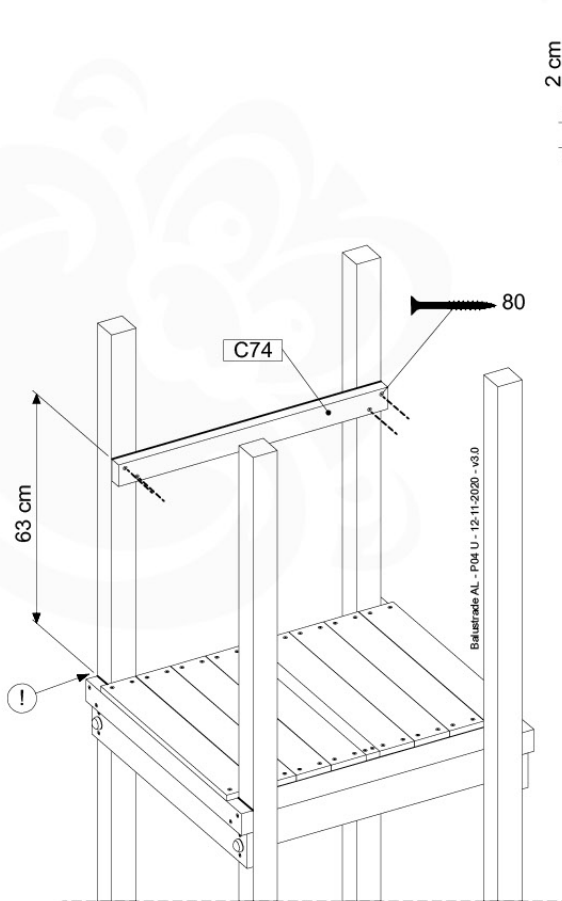

09 Balustrade (1x)

BL01

(100_601)

	PartNo	PartName	QTY.	
Hardware Pack	002_220	Gap Point Screw T25 - 5x45	16	
	100_601	002_223	Gap Point Screw T25 - 5x80	4
Wood	C74	Beam 740 mm	1	
	D65	Board 650 mm	4	

Balustrade AL - P02 U - 12-11-2020 - v3.0

09-1

min. 27mm
max. 65mm