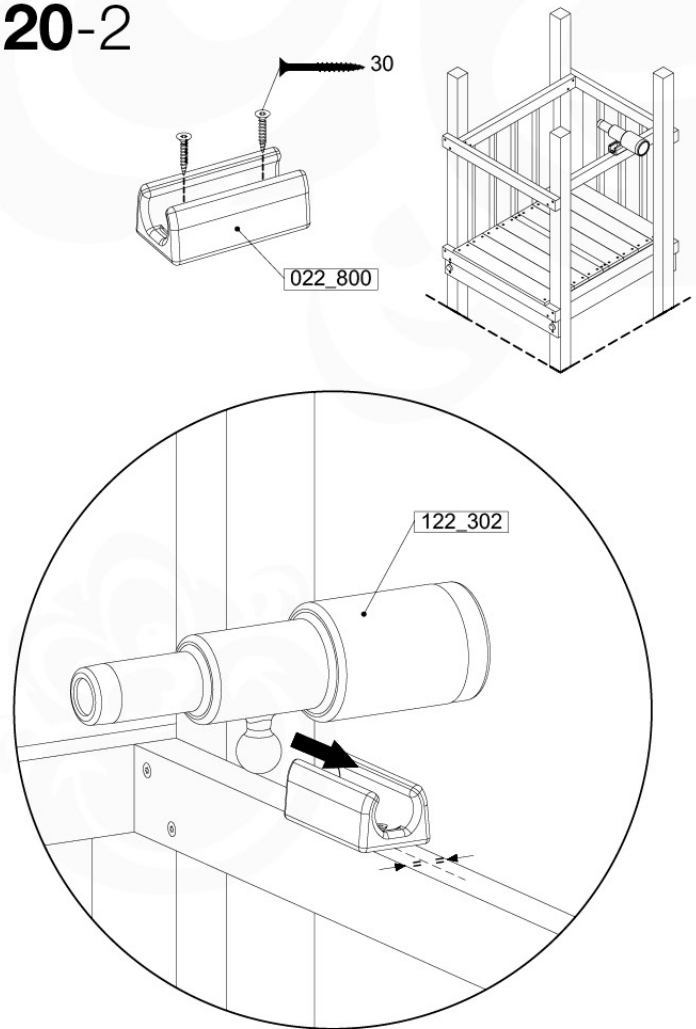

20-2

Accessory ref. - P03 - 18-11-2020 - v3