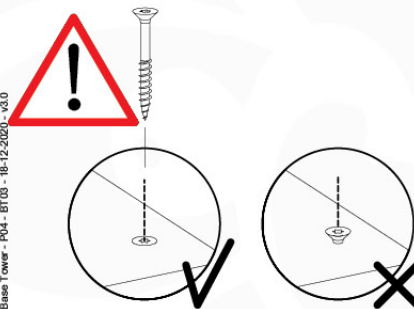

07 Base Tower

BT03

(194_100)

	PartNo	PartName	QTY.
Hardware Pack 100_600	001_406	Stealth Screw 8x45	6
	002_220	Gap Point Screw T25 - 5x45	72
	002_223	Gap Point Screw T25 - 5x80	16
Other	007_001	Ground-anchor	2
Hardware Pack 100_600	022_31x	bpc-base version 3	4
	022_84x	bpc cover	4
Wood	A220	Post 70x70 L2200	4
	C74	Beam 740 mm	4
	D60	Board 600 mm	10
	D74	Board 740 mm	8

Base Tower - P04 - BT03 - 18-12-2020 - v3.0