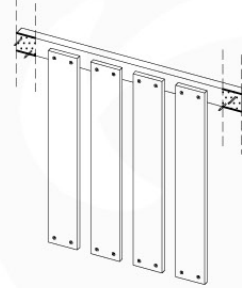

# 09 Balustrade (1x)

BL01

( 100\_601 )

	PartNo	PartName	QTY.
Hardware Pack	002_220	Gap Point Screw T25 - 5x45	16
	100_601	002_223	Gap Point Screw T25 - 5x80
Wood	C74	Beam 740 mm	1
	D65	Board 650 mm	4

Balustrade AL - P02 U - 12-11-2020 - v3.0