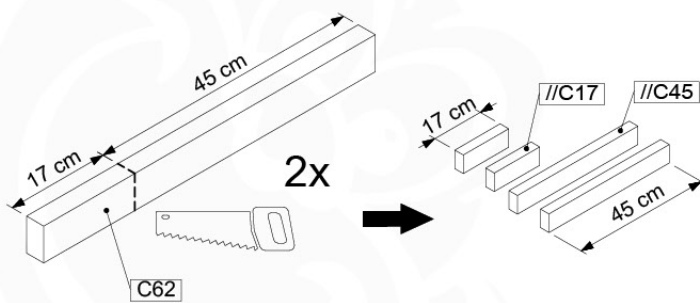

13-Picnic Table

PC01

(100_615)

	PartNo	PartName	QTY.
Hardware Pack 100_615	002_220	Gap Point Screw T25 - 5x45	20
	002_223	Gap Point Screw T25 - 5x80	8
Wood	C62	Beam 620 mm	2
	D60	Board 600 mm	4
	D74	Board 740 mm	1

Picnic - P02 - 12-11-2020 - v3

© Jungle Gym B.V. - www.junglegym.com

13-1