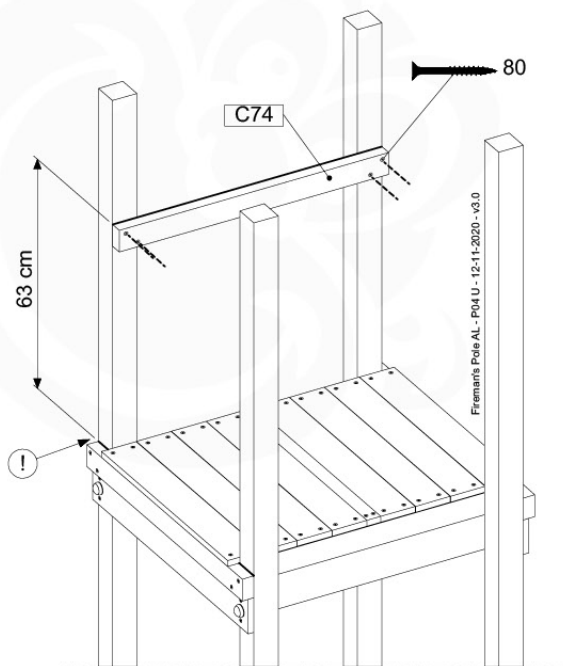

19-1

Fireman's Pole (201_275)
040_335 Part 2