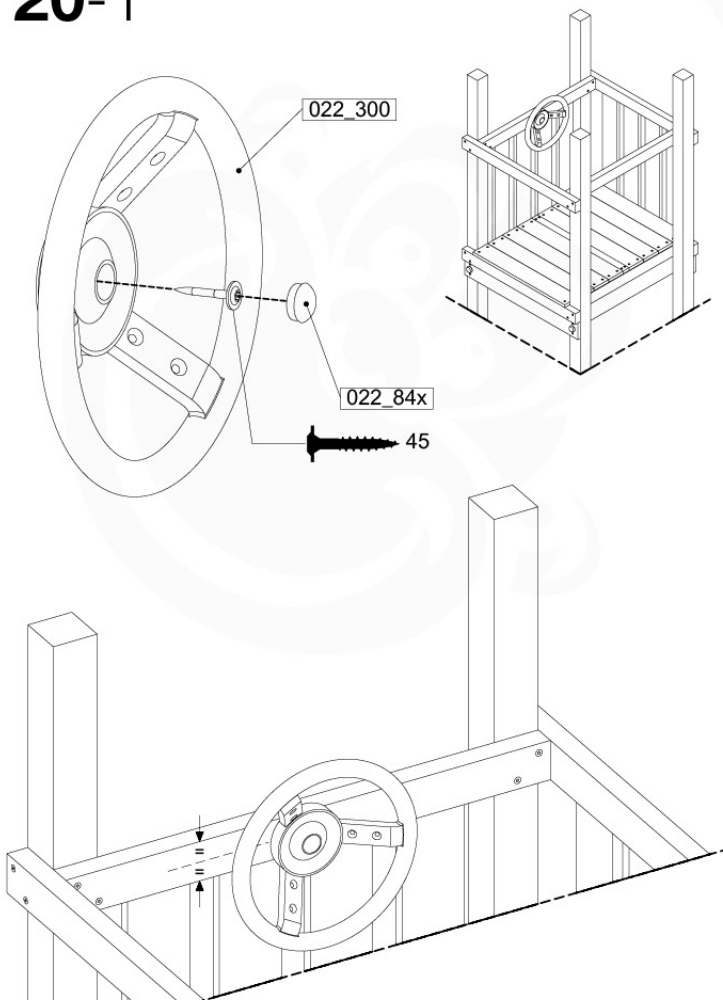

20 Accessories

AC01

(194_119)

	PartNo	PartName	QTY.
Hardware Pack 100_617	001_406	Stealth Screw 8x45	1
	002_041	Dome head screw 4.5 x 20 mm	3
	002_042	Dome head screw 3.5 x 13mm	4
	002_219	Gap Point Screw T25 - 5x30	2
	022_84x	bpc cover	1
Other	022_300	Steering Wheel	1
	022_800	Rail P/T 105	1
	022_910	Sandpad	1
	103_901	Logo ID Plate	1
	104_107	Tool Set Climbing Units	1
	120_024	Tower Flag	1
	122_302	Telescope	1

Accessory ref. - P02 - 18-11-2020 - v3

20-1