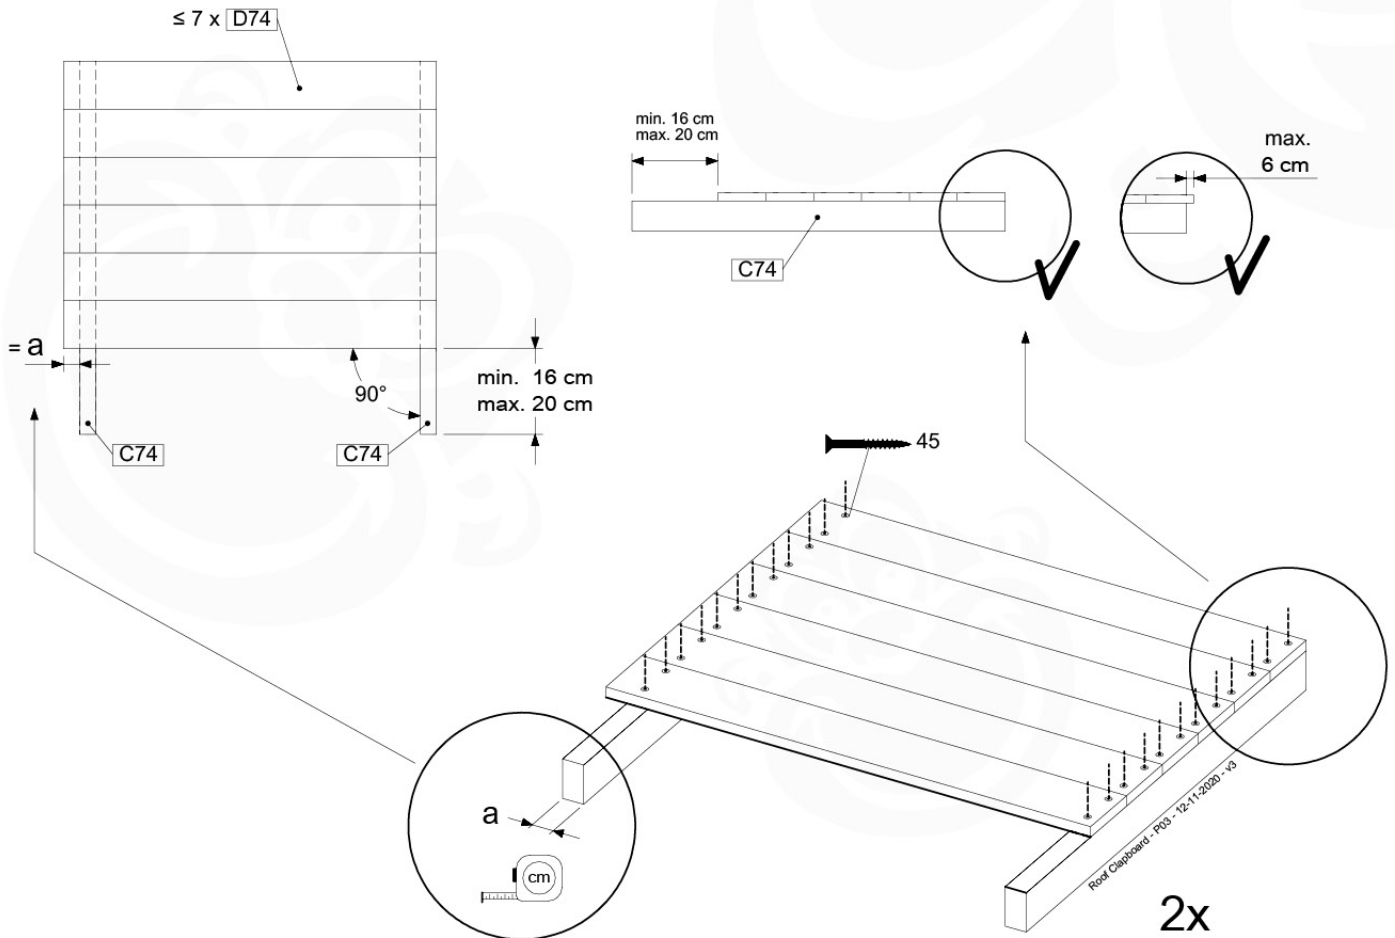

14 Roof Wooden Tipi

RF04

(100_608)

	PartNo	PartName	QTY.
Hardware Pack 100_608	001_411	Stealth Screw 8x60	6
	002_220	Gap Point Screw T25 - 5x45	68
	002_223	Gap Point Screw T25 - 5x80	4
	022_31x	bpc-base version 3	6
	022_84x	bpc cover	6
Wood	C74	Beam 740 mm	4
	D56	Board L=(650 - board width) mm	2
	D65	Board 650 mm	2
	D74	Board 740 mm	14

Roof Clapboard - P102 - 12-11-2020 - v3

Roof Clapping

14-1