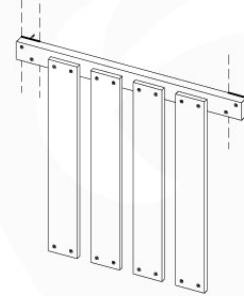

10 Balustrade (2x)

BL02

(100_601)

	PartNo	PartName	QTY.	
Hardware Pack	002_220	Gap Point Screw T25 - 5x45	16	
	100_601	002_223	Gap Point Screw T25 - 5x80	4
Wood	C74	Beam 740 mm	1	
	D65	Board 650 mm	4	

Balustrade AL - P03 T - 12-11-2020 - v3.0