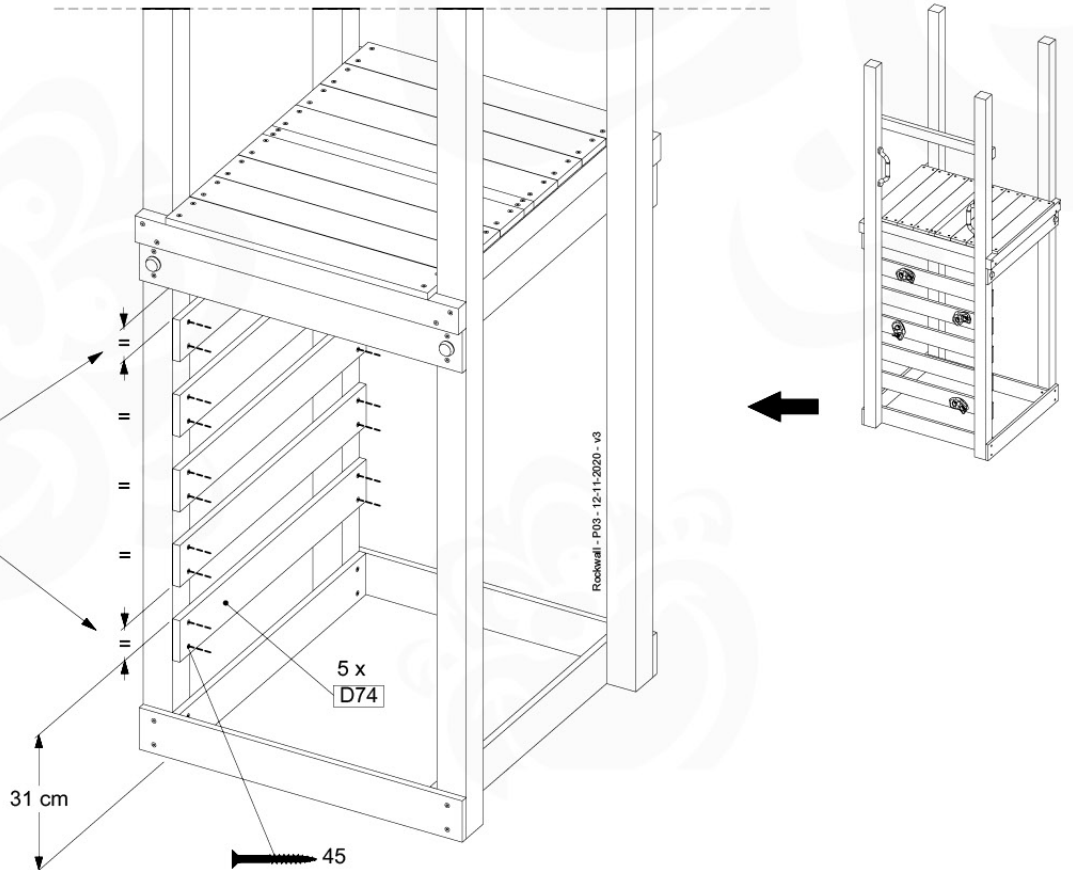

11-1

min. 2,7 cm
max. 8,8 cm