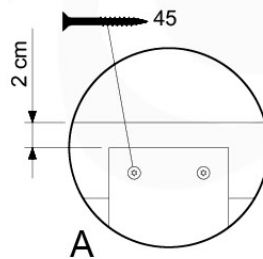

09 Balustrade (1x)

BL01

(100_601)

	PartNo	PartName	QTY.	
Hardware Pack	002_220	Gap Point Screw T25 - 5x45	16	
	100_601	002_223	Gap Point Screw T25 - 5x80	4
Wood	C74	Beam 740 mm	1	
	D65	Board 650 mm	4	

Balustrade AL - P02 U - 12-11-2020 - v3.0

09-1

min. 27mm
max. 65mm