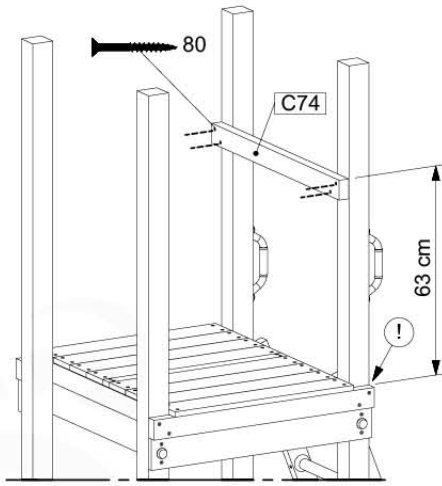

13-7

14 Ladder

LA01

(194_103)

	PartNo	PartName	QTY.
Hardware Pack 100_603	001_404	Stealth Screw 8x30	4
	002_219	Gap Point Screw T25 - 5x30	4
	002_220	Gap Point Screw T25 - 5x45	6
	002_223	Gap Point Screw T25 - 5x80	4
Other	005_03x	Ladder Rung Y/B/G/R	3
	005_522	Connection Bracket Mini Market	2
	022_835	Rung Cap	6
	120_102	Handgrip set (2x Complete)	1
Wood	C74	Beam 740 mm	1
	C130	Beam 1300 mm	2

Ladder - P02 125 - 12-11-2020 - v3

14-1

Ladder - P04 125 - 12-11-2020 - v3

14-2

14-3

14-4

15 Swing Frame / Climb Frame

16