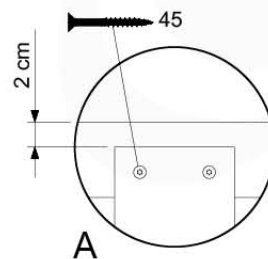

10 Balustrade (2x)

BL02

(100_601)

	PartNo	PartName	QTY.	
Hardware Pack	002_220	Gap Point Screw T25 - 5x45	16	
	100_601	002_223	Gap Point Screw T25 - 5x80	4
Wood	C74	Beam 740 mm	1	
	D65	Board 650 mm	4	

Balustrade AL - P03 T - 12-11-2020 - v3.0

10-1

Balustrade AL - P05 T - 12-11-2020 - v3.0

min. 27mm
max. 65mm