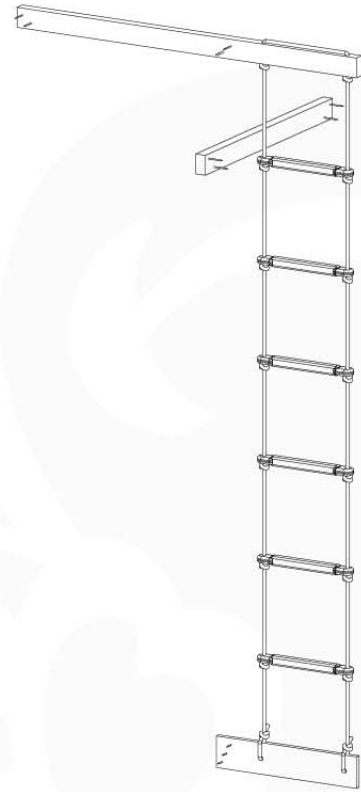

Extension Tower - P03 - ET02 - 18-12-2020 - v3.0

08-1

08-2

08-3

09 Balustrade (1x)

BL01

(100_601)

	PartNo	PartName	QTY.
Hardware Pack	002_220	Gap Point Screw T25 - 5x45	16
	100_601	002_223	Gap Point Screw T25 - 5x80
Wood	C74	Beam 740 mm	1
	D65	Board 650 mm	4

Balustrade AL - P02 U - 12-11-2020 - v3.0

09-1

10 Balustrade (2x)

BL02

(100_601)

	PartNo	PartName	QTY.
Hardware Pack	002_220	Gap Point Screw T25 - 5x45	16
	100_601	002_223	Gap Point Screw T25 - 5x80
Wood	C74	Beam 740 mm	1
	D65	Board 650 mm	4

Balustrade AL - P03 T - 12-11-2020 - v3.0

10-1

Balustrade AL - P05 T - 12-11-2020 - v3.0

min. 27mm
max. 65mm

11 Rope Ladder

RL01

(194_115)

	PartNo	PartName	QTY.
Hardware Pack 100_613	001_417	Stealth Screw 8x80	1
	002_220	Gap Point Screw T25 - 5x45	3
	002_223	Gap Point Screw T25 - 5x80	7
Other	020_308	Rope 10mm x 7,6m	1
	022_52x	Rope Ladder Rung -28cm-	6
Wood	C74	Beam 740 mm	1
	C114	Beam 1140 mm	1
	D47	Board 470 mm	1

Rope Ladder - P102 - 5-1-2021 - V3

11-1

11-2

11-3

11-4

11-5

12 Boat

B001