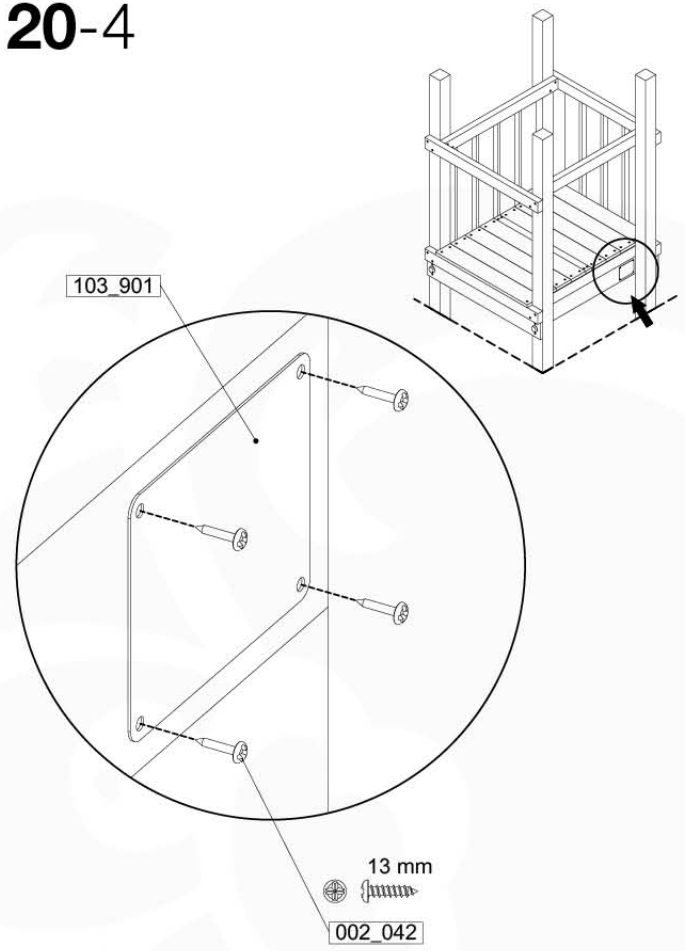

20-3

20-4

Accessory set - P04 - 18-11-2020 - v3

20-5

1x
022_910