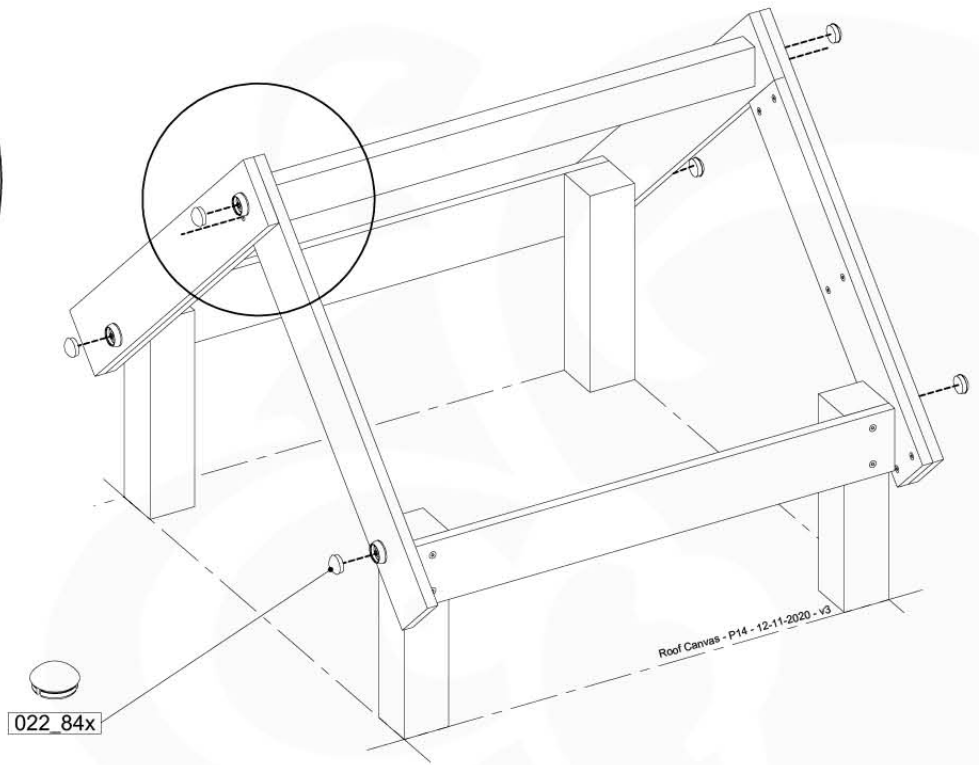

13-7

14 Ladder

LA01

(194_103)

	PartNo	PartName	QTY.
Hardware Pack 100_603	001_404	Stealth Screw 8x30	4
	002_219	Gap Point Screw T25 - 5x30	4
	002_220	Gap Point Screw T25 - 5x45	6
	002_223	Gap Point Screw T25 - 5x80	4
Other	005_03x	Ladder Rung Y/B/G/R	3
	005_522	Connection Bracket Mini Market	2
	022_835	Rung Cap	6
	120_102	Handgrip set (2x Complete)	1
Wood	C74	Beam 740 mm	1
	C130	Beam 1300 mm	2