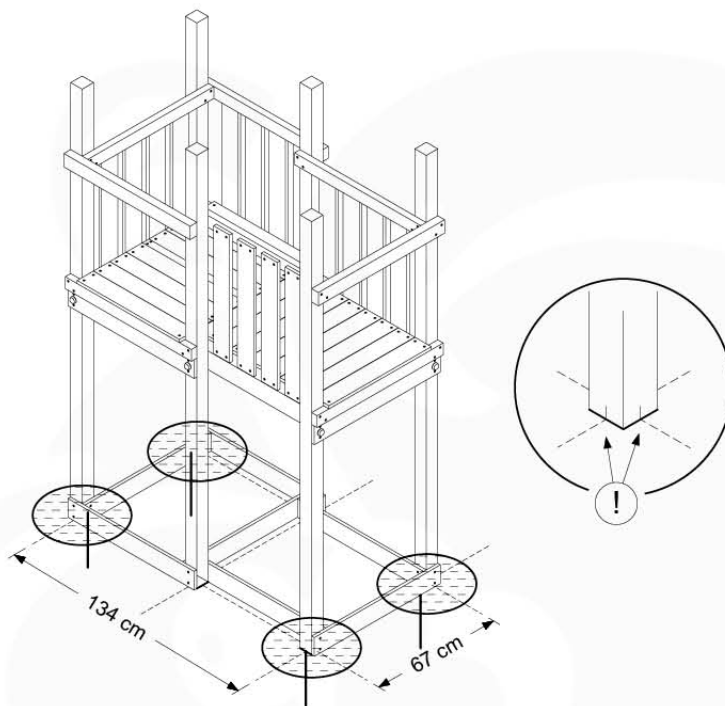

Foundation Plan - P06 - 27-1-2020 - v3