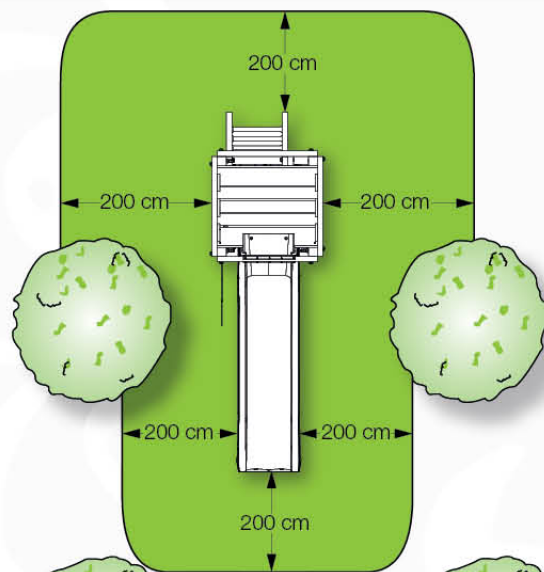

05 Safe Playground Planning

05-1

05-2

05-3

05-4

05-5