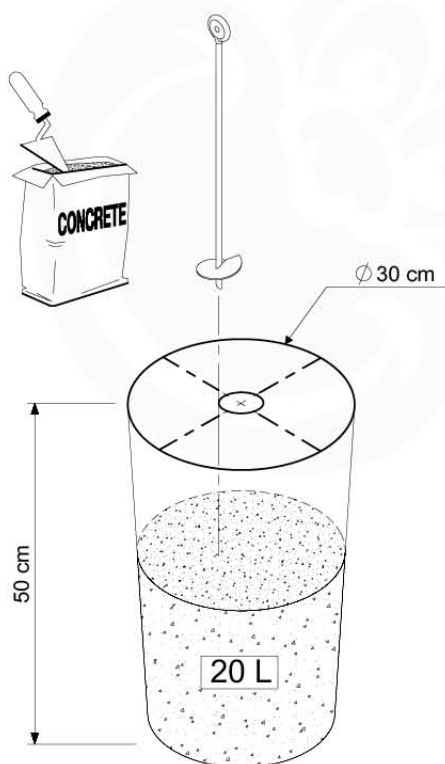

Foundation Plan - P06 - 27-1-2020 - v3

07 Base Tower

BT03

(194_100)

	PartNo	PartName	QTY.
Hardware Pack 100_600	001_406	Stealth Screw 8x45	6
	002_220	Gap Point Screw T25 - 5x45	72
	002_223	Gap Point Screw T25 - 5x80	16
Other	007_001	Ground-anchor	2
Hardware Pack 100_600	022_31x	bpc-base version 3	4
	022_84x	bpc cover	4
Wood	A220	Post 70x70 L2200	4
	C74	Beam 740 mm	4
	D60	Board 600 mm	10
	D74	Board 740 mm	8

Base Tower - P10 - BT03 - 18-12-2020 - v3.0

07-1

07-2

07-3

08 Extension Tower

ET02

(194_100)

	PartNo	PartName	QTY.
Hardware Pack 100_600	001_406	Stealth Screw 8x45	4
	002_220	Gap Point Screw T25 - 5x45	60
	002_223	Gap Point Screw T25 - 5x80	12
Other	007_001	Ground-anchor	2
Hardware Pack 100_600	022_31x	bpc-base version 3	2
	022_84x	bpc cover	2
Wood	A220	Post 70x70 L2200	2
	C74	Beam 740 mm	3
	D60	Board 600 mm	9
	D74	Board 740 mm	6