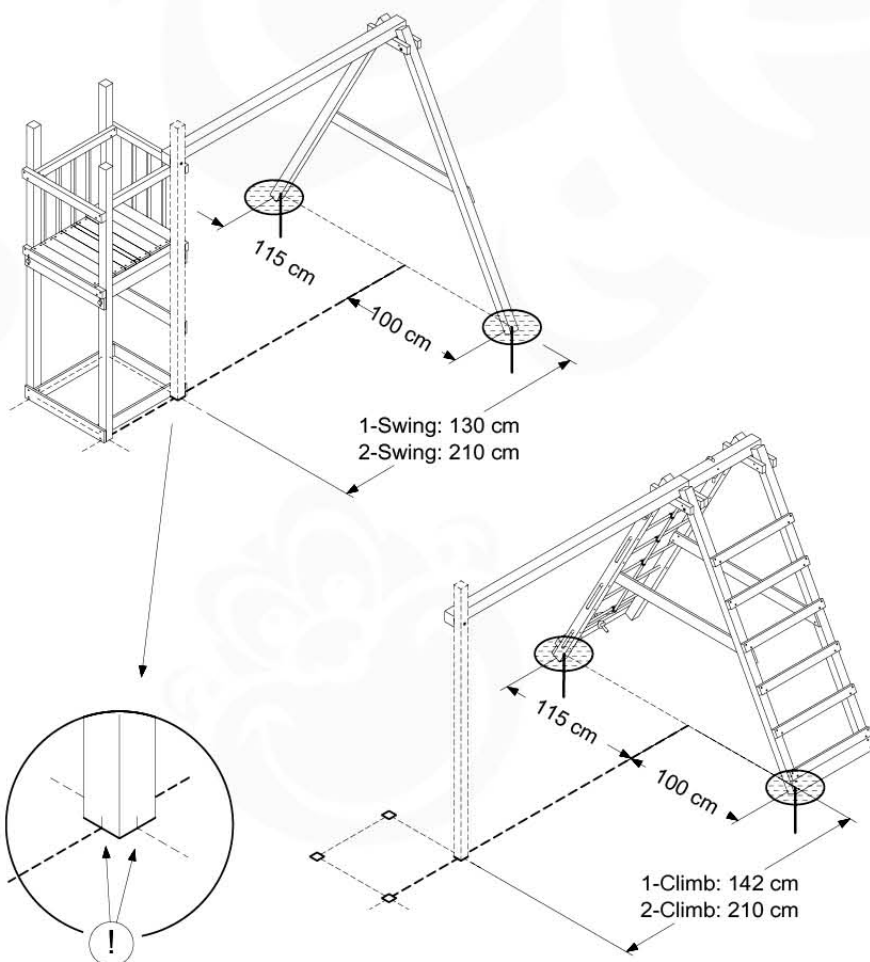

Foundation Plan - P06 - 27-1-2020 - v3

07 Base Tower

BT03

(194_100)

	PartNo	PartName	QTY.
Hardware Pack 100_600	001_406	Stealth Screw 8x45	6
	002_220	Gap Point Screw T25 - 5x45	72
	002_223	Gap Point Screw T25 - 5x80	16
Other	007_001	Ground-anchor	2
Hardware Pack 100_600	022_31x	bpc-base version 3	4
	022_84x	bpc cover	4
Wood	A220	Post 70x70 L2200	4
	C74	Beam 740 mm	4
	D60	Board 600 mm	10
	D74	Board 740 mm	8

Base Tower - P10 - BT03 - 18-12-2020 - v3.0

07-1

07-2

07-3

08 Extension Tower

ET02

(194_100)

	PartNo	PartName	QTY.
Hardware Pack 100_600	001_406	Stealth Screw 8x45	4
	002_220	Gap Point Screw T25 - 5x45	60
	002_223	Gap Point Screw T25 - 5x80	12
Other	007_001	Ground-anchor	2
Hardware Pack 100_600	022_31x	bpc-base version 3	2
	022_84x	bpc cover	2
Wood	A220	Post 70x70 L2200	2
	C74	Beam 740 mm	3
	D60	Board 600 mm	9
	D74	Board 740 mm	6