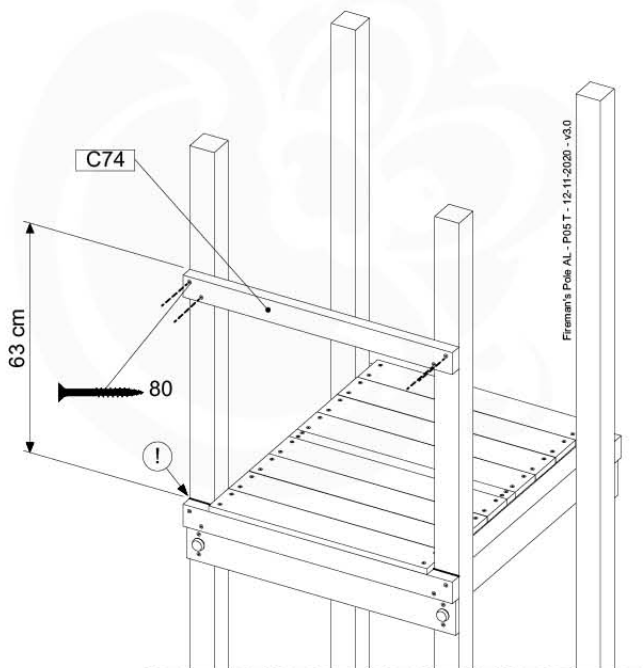

19-1

Fireman's Pole AL - P05 T - 12-11-2020 - v3.0