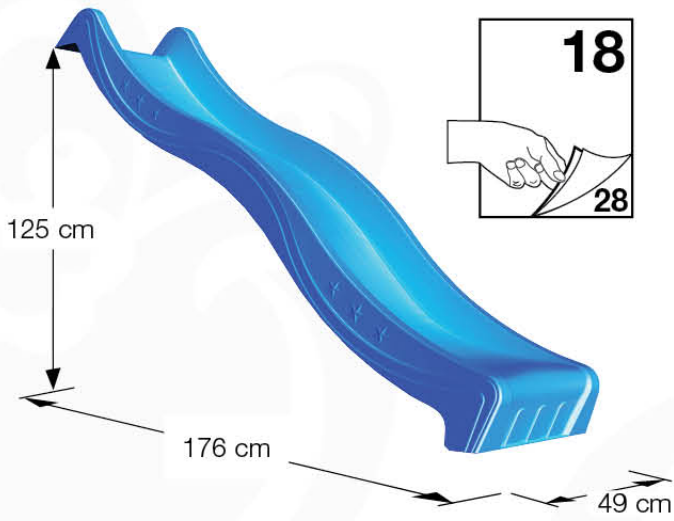

+

16

1-Swing frame / 2-Swing frame
457_101
457_102

+

16

1-Climb frame / 2-Climb frame
457_105
457_106

16 Ground Anchors

GA02

Parts:

Hardware Package Tower
100_600

Tower Anchors - F03 - 6-11-2020 - v3

16-1

16-2

17 Add-on

Wavy Star Slide XL

- 324_100 Yellow
- 324_200 Blue
- 324_300 Green
- 324_400 Red
- 324_500 Fuchsia
- 324_600 Dark Green