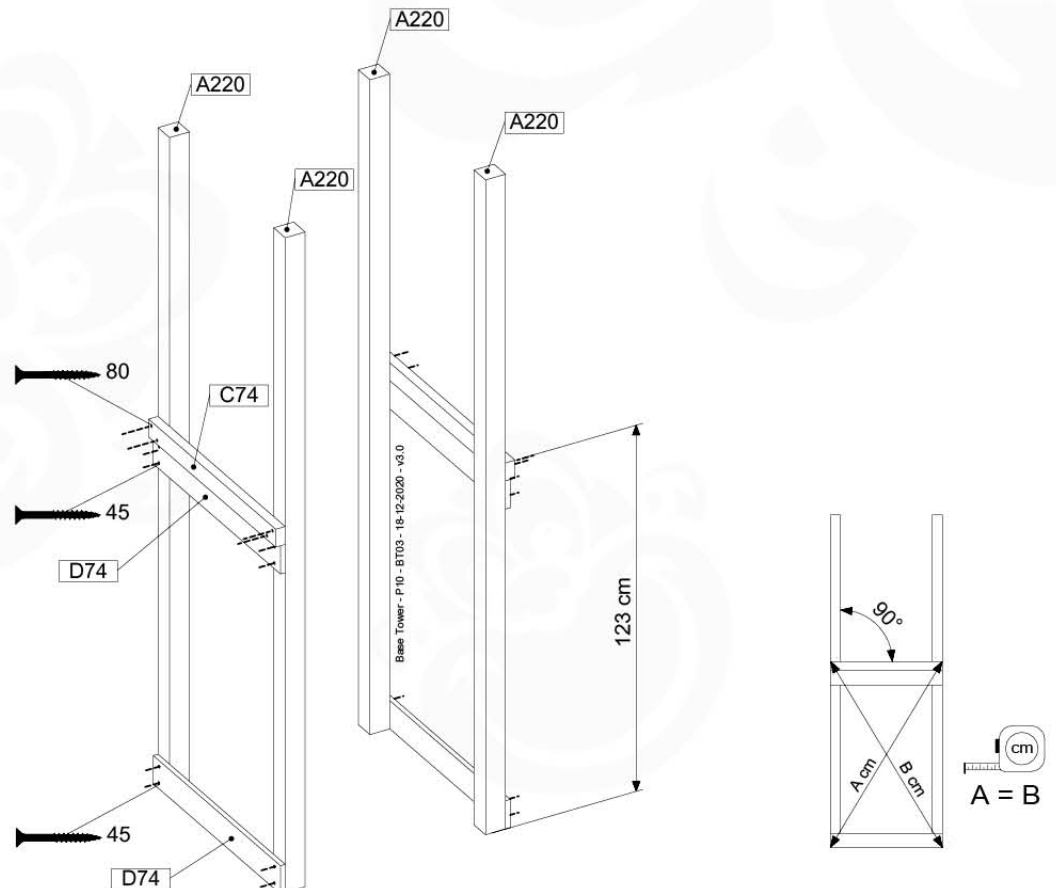

Foundation Plan - P06 - 27-1-2020 - v3

07 Base Tower

BT03

(194_100)

	PartNo	PartName	QTY.
Hardware Pack 100_600	001_406	Stealth Screw 8x45	6
	002_220	Gap Point Screw T25 - 5x45	72
	002_223	Gap Point Screw T25 - 5x80	16
Other	007_001	Ground-anchor	2
Hardware Pack 100_600	022_31x	bpc-base version 3	4
	022_84x	bpc cover	4
Wood	A220	Post 70x70 L2200	4
	C74	Beam 740 mm	4
	D60	Board 600 mm	10
	D74	Board 740 mm	8

Base Tower - P10 - BT03 - 18-12-2020 - v3.0

07-1

07-2

07-3

08 Extension Tower

ET02

(194_100)

	PartNo	PartName	QTY.
Hardware Pack 100_600	001_406	Stealth Screw 8x45	4
	002_220	Gap Point Screw T25 - 5x45	60
	002_223	Gap Point Screw T25 - 5x80	12
Other	007_001	Ground-anchor	2
Hardware Pack 100_600	022_31x	bpc-base version 3	2
	022_84x	bpc cover	2
Wood	A220	Post 70x70 L2200	2
	C74	Beam 740 mm	3
	D60	Board 600 mm	9
	D74	Board 740 mm	6