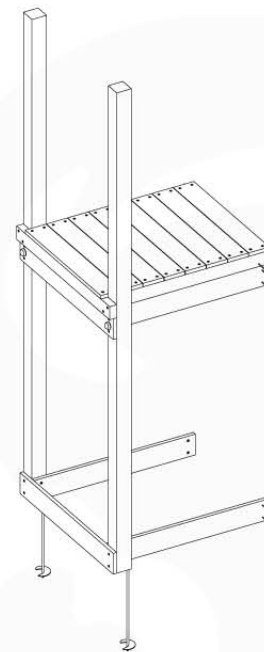

Foundation Plan - P06 - 27-1-2020 - v3

07 Base Tower

BT03

(194_100)

	PartNo	PartName	QTY.
Hardware Pack 100_600	001_406	Stealth Screw 8x45	6
	002_220	Gap Point Screw T25 - 5x45	72
	002_223	Gap Point Screw T25 - 5x80	16
Other	007_001	Ground-anchor	2
Hardware Pack 100_600	022_31x	bpc-base version 3	4
	022_84x	bpc cover	4
Wood	A220	Post 70x70 L2200	4
	C74	Beam 740 mm	4
	D60	Board 600 mm	10
	D74	Board 740 mm	8

Base Tower - P10 - BT03 - 18-12-2020 - v3.0

07-1

07-2

07-3

08 Extension Tower

ET02

(194_100)

	PartNo	PartName	QTY.
Hardware Pack 100_600	001_406	Stealth Screw 8x45	4
	002_220	Gap Point Screw T25 - 5x45	60
	002_223	Gap Point Screw T25 - 5x80	12
Other	007_001	Ground-anchor	2
Hardware Pack 100_600	022_31x	bpc-base version 3	2
	022_84x	bpc cover	2
Wood	A220	Post 70x70 L2200	2
	C74	Beam 740 mm	3
	D60	Board 600 mm	9
	D74	Board 740 mm	6

Extension Tower - P03 - ET02 - 18-12-2020 - v3.0

08-1

08-2

08-3

09 Balustrade (1x)

BL01

(100_601)

	PartNo	PartName	QTY.
Hardware Pack	002_220	Gap Point Screw T25 - 5x45	16
	100_601	002_223	Gap Point Screw T25 - 5x80
Wood	C74	Beam 740 mm	1
	D65	Board 650 mm	4

Balustrade AL - P02 U - 12-11-2020 - v3.0

09-1

10 Balustrade (2x)

BL02

(100_601)

	PartNo	PartName	QTY.
Hardware Pack	002_220	Gap Point Screw T25 - 5x45	16
	100_601	002_223	Gap Point Screw T25 - 5x80
Wood	C74	Beam 740 mm	1
	D65	Board 650 mm	4