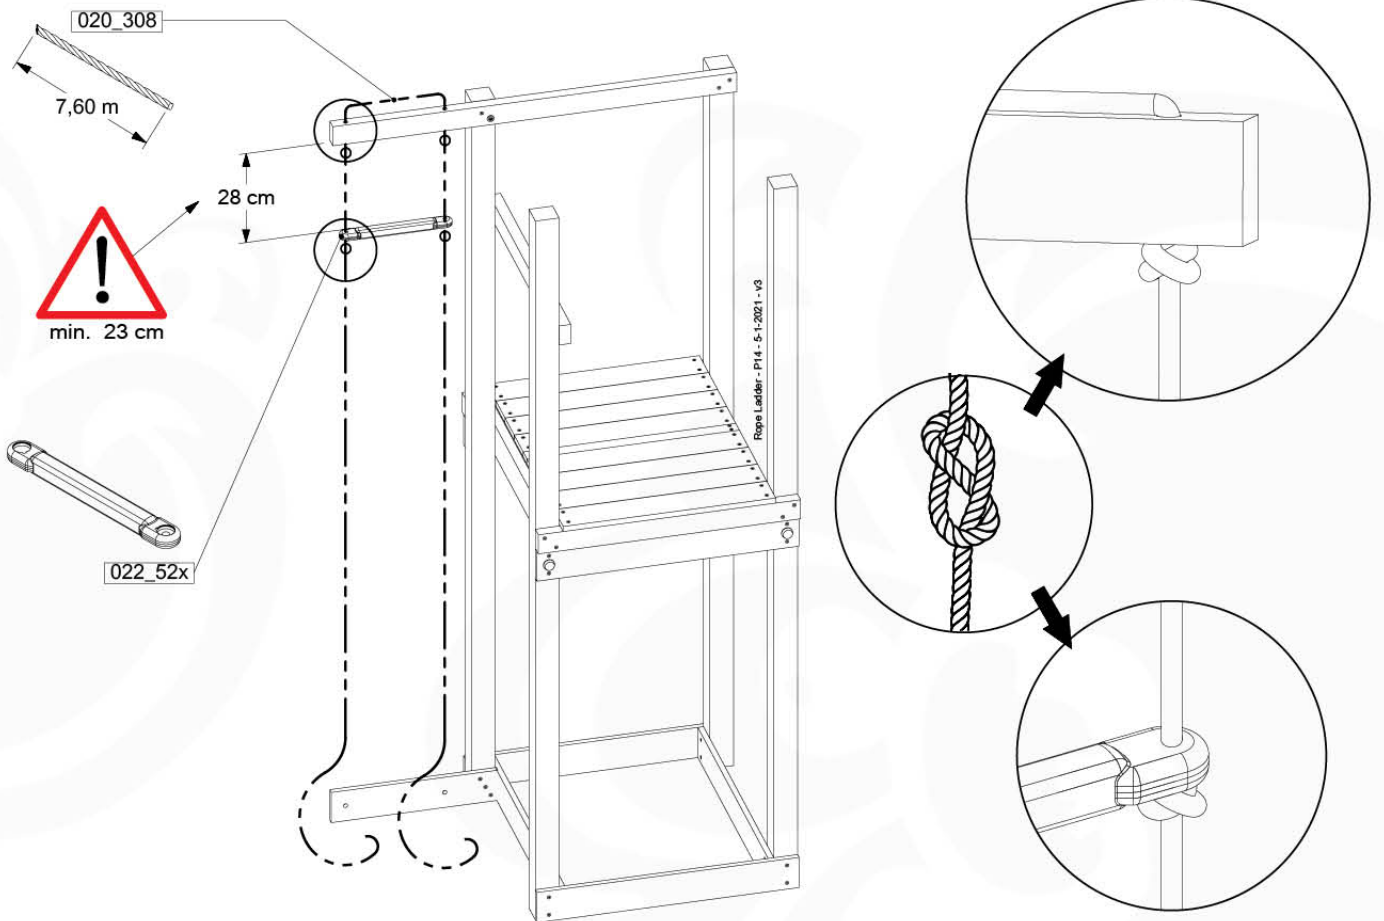

Balustrade AL - P03 T - 12-11-2020 - v3.0

10-1

Balustrade AL - P05 T - 12-11-2020 - v3.0

min. 27mm
max. 65mm

11 Rope Ladder

RL01

(194_115)

	PartNo	PartName	QTY.
Hardware Pack 100_613	001_417	Stealth Screw 8x80	1
	002_220	Gap Point Screw T25 - 5x45	3
	002_223	Gap Point Screw T25 - 5x80	7
Other	020_308	Rope 10mm x 7,6m	1
	022_52x	Rope Ladder Rung -28cm-	6
Wood	C74	Beam 740 mm	1
	C114	Beam 1140 mm	1
	D47	Board 470 mm	1

Rope Ladder - P102 - 5-1-2021 - V3

11-1

11-2

11-3

11-4

11-5

12 Boat

B001