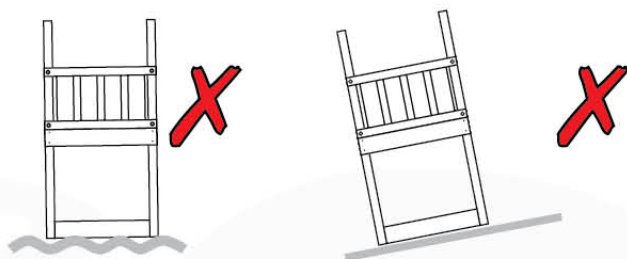

05 Safe Playground Planning

05-1