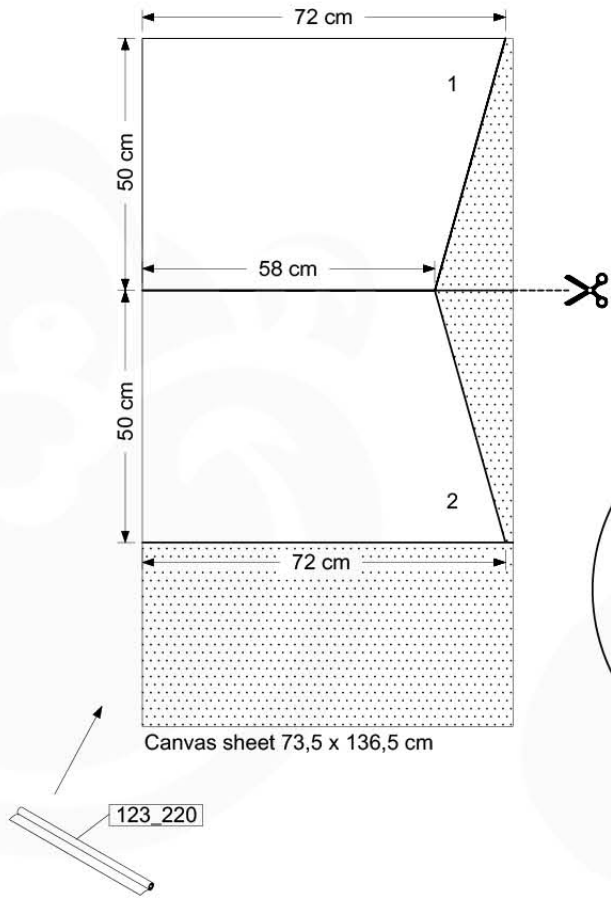

12-6

Beat - P08 - 12-11-2020 - v3