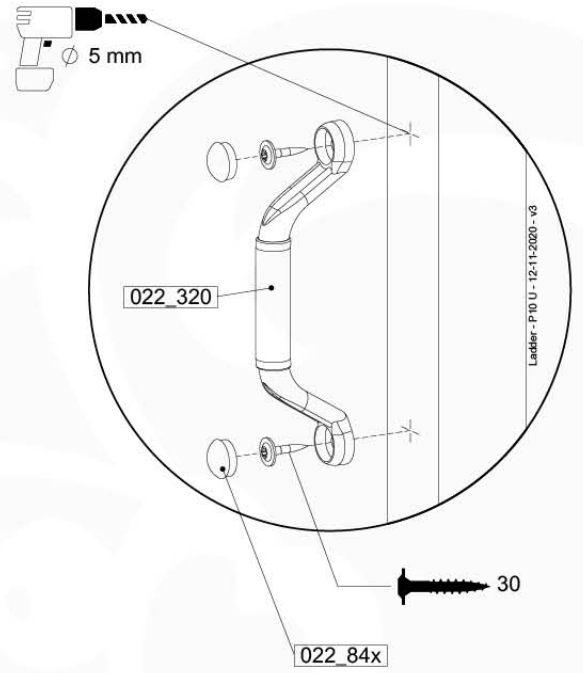

13-7

14 Ladder

LA01

(194_103)

	PartNo	PartName	QTY.
Hardware Pack 100_603	001_404	Stealth Screw 8x30	4
	002_219	Gap Point Screw T25 - 5x30	4
	002_220	Gap Point Screw T25 - 5x45	6
	002_223	Gap Point Screw T25 - 5x80	4
Other	005_03x	Ladder Rung Y/B/G/R	3
	005_522	Connection Bracket Mini Market	2
	022_835	Rung Cap	6
	120_102	Handgrip set (2x Complete)	1
Wood	C74	Beam 740 mm	1
	C130	Beam 1300 mm	2

Ladder - P02 125 - 12-11-2020 - v3

14-1

Ladder - P04 125 - 12-11-2020 - v3

14-2

14-3

14-4

15 Swing Frame / Climb Frame

16