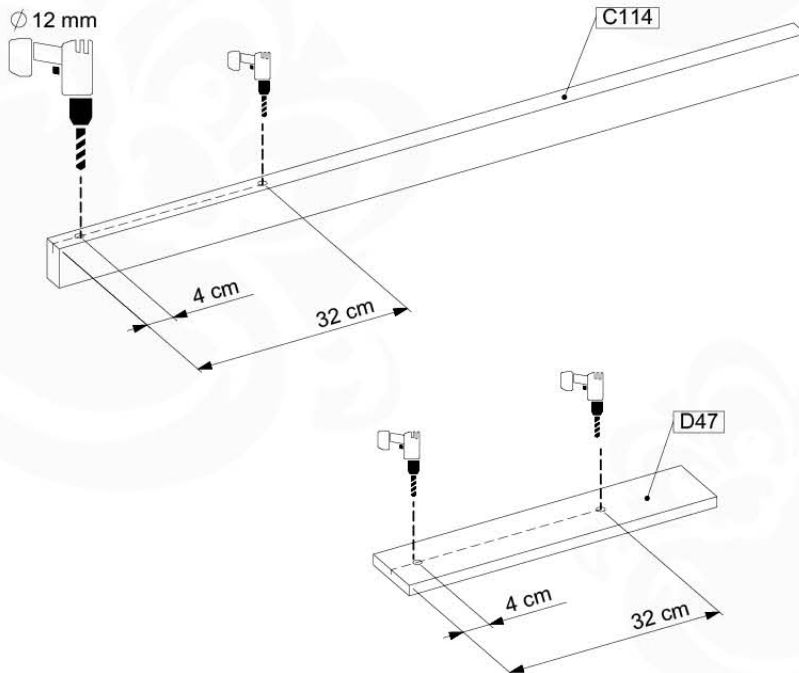

11 Rope Ladder

RL01

(194_115)

	PartNo	PartName	QTY.
Hardware Pack 100_613	001_417	Stealth Screw 8x80	1
	002_220	Gap Point Screw T25 - 5x45	3
	002_223	Gap Point Screw T25 - 5x80	7
Other	020_308	Rope 10mm x 7,6m	1
	022_52x	Rope Ladder Rung -28cm-	6
Wood	C74	Beam 740 mm	1
	C114	Beam 1140 mm	1
	D47	Board 470 mm	1

Rope Ladder - P102 - 5-1-2021 - V3

11-1