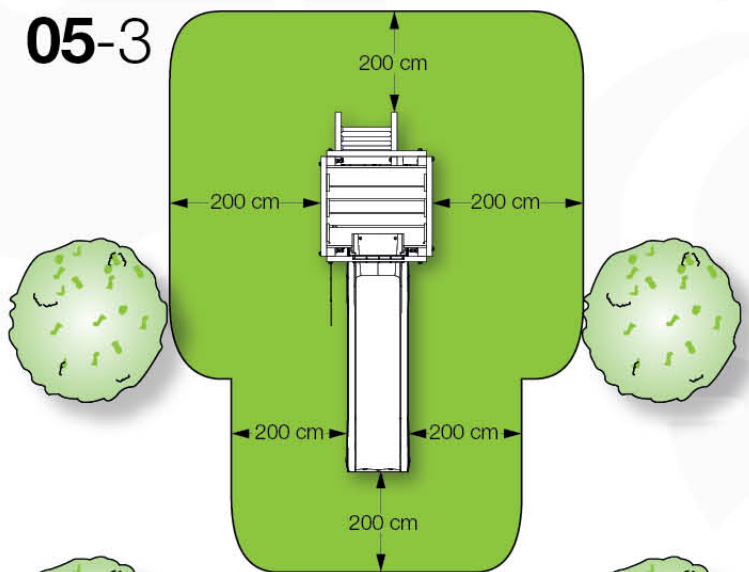

05 Safe Playground Planning

05-1

05-2

05-3

05-4

05-5