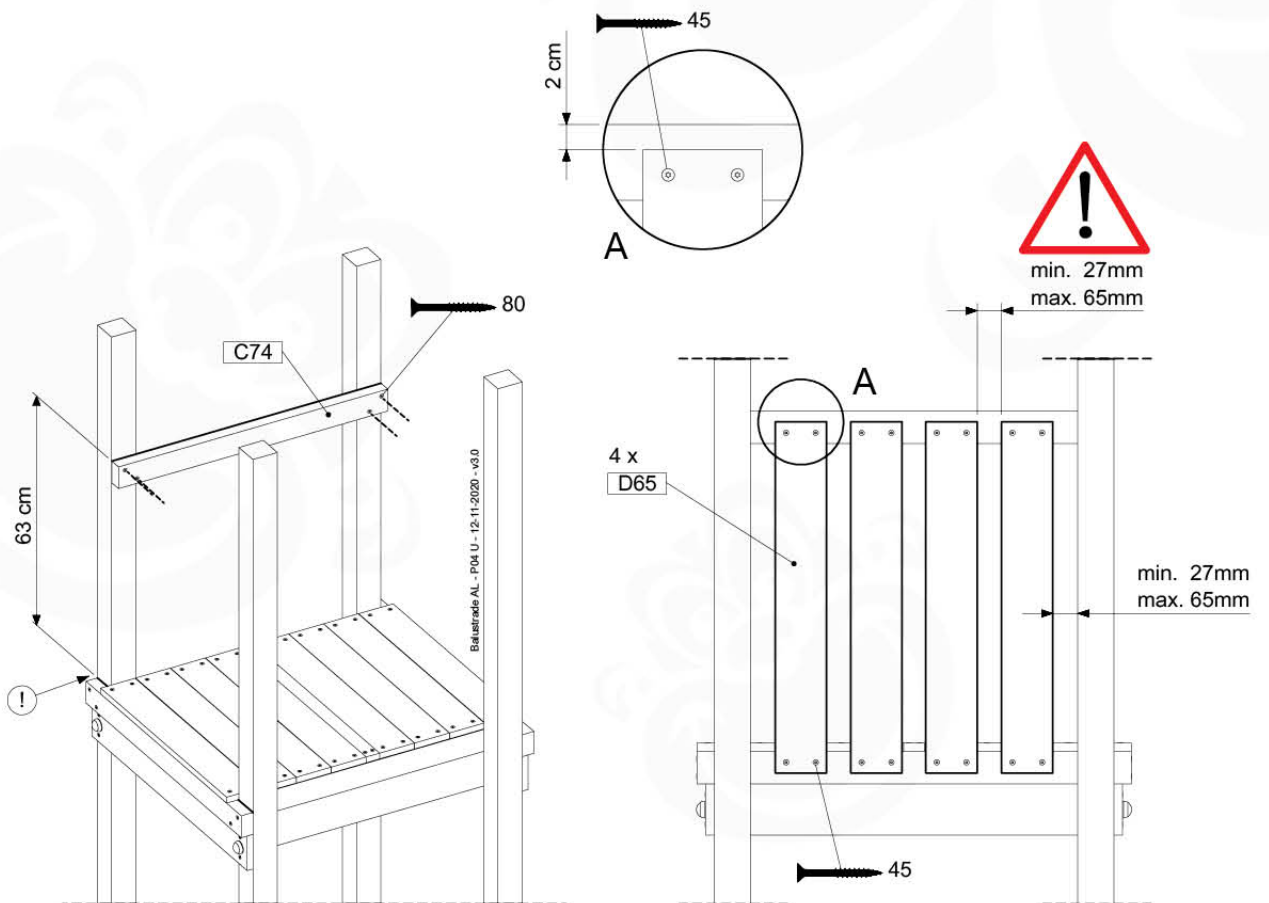

Base Tower - P10 - BT03 - 18-12-2020 - v3.0

07-1

07-2

07-3

08 Extension Tower

ET02

(194_100)

	PartNo	PartName	QTY.
Hardware Pack 100_600	001_406	Stealth Screw 8x45	4
	002_220	Gap Point Screw T25 - 5x45	60
	002_223	Gap Point Screw T25 - 5x80	12
Other	007_001	Ground-anchor	2
Hardware Pack 100_600	022_31x	bpc-base version 3	2
	022_84x	bpc cover	2
Wood	A220	Post 70x70 L2200	2
	C74	Beam 740 mm	3
	D60	Board 600 mm	9
	D74	Board 740 mm	6

Extension Tower - P03 - ET02 - 18-12-2020 - v3.0

08-1

08-2

08-3

09 Balustrade (1x)

BL01

(100_601)

	PartNo	PartName	QTY.
Hardware Pack	002_220	Gap Point Screw T25 - 5x45	16
	100_601	002_223	Gap Point Screw T25 - 5x80
Wood	C74	Beam 740 mm	1
	D65	Board 650 mm	4

Balustrade AL - P02 U - 12-11-2020 - v3.0

09-1

10 Balustrade (2x)

BL02

(100_601)

	PartNo	PartName	QTY.
Hardware Pack	002_220	Gap Point Screw T25 - 5x45	16
	100_601	002_223	Gap Point Screw T25 - 5x80
Wood	C74	Beam 740 mm	1
	D65	Board 650 mm	4