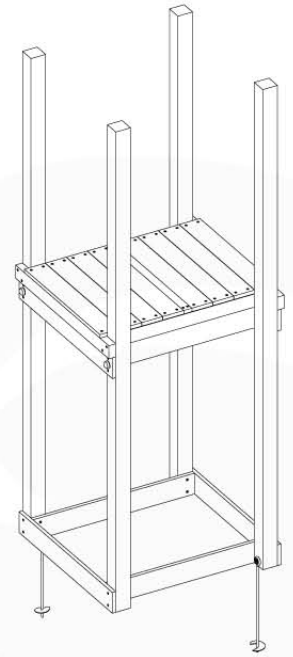

Foundation Plan - P06 - 27-1-2020 - v3

07 Base Tower

BT03

(194_100)

	PartNo	PartName	QTY.
Hardware Pack 100_600	001_406	Stealth Screw 8x45	6
	002_220	Gap Point Screw T25 - 5x45	72
	002_223	Gap Point Screw T25 - 5x80	16
Other	007_001	Ground-anchor	2
Hardware Pack 100_600	022_31x	bpc-base version 3	4
	022_84x	bpc cover	4
Wood	A220	Post 70x70 L2200	4
	C74	Beam 740 mm	4
	D60	Board 600 mm	10
	D74	Board 740 mm	8

Base Tower - P10 - BT03 - 18-12-2020 - v3.0

07-1

07-2

07-3

08 Extension Tower

ET02

(194_100)

	PartNo	PartName	QTY.
Hardware Pack 100_600	001_406	Stealth Screw 8x45	4
	002_220	Gap Point Screw T25 - 5x45	60
	002_223	Gap Point Screw T25 - 5x80	12
Other	007_001	Ground-anchor	2
Hardware Pack 100_600	022_31x	bpc-base version 3	2
	022_84x	bpc cover	2
Wood	A220	Post 70x70 L2200	2
	C74	Beam 740 mm	3
	D60	Board 600 mm	9
	D74	Board 740 mm	6

Extension Tower - P03 - ET02 - 18-12-2020 - v3.0

08-1

08-2

08-3

09 Balustrade (1x)

BL01

(100_601)

	PartNo	PartName	QTY.
Hardware Pack	002_220	Gap Point Screw T25 - 5x45	16
	100_601	002_223	Gap Point Screw T25 - 5x80
Wood	C74	Beam 740 mm	1
	D65	Board 650 mm	4