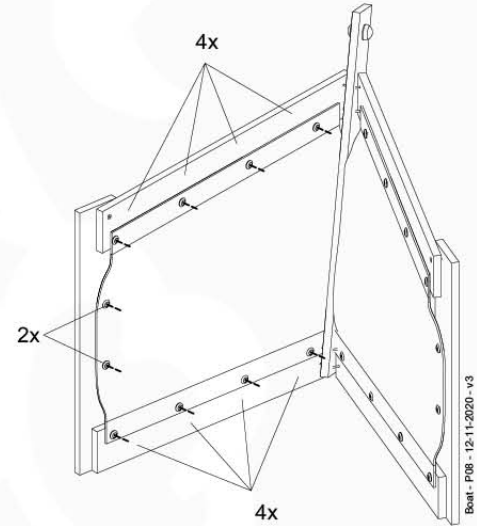

Beat - P08 - 12-11-2020 - v3

13 Roof Canvas Gable

RF02

(100_606)

	PartNo	PartName	QTY.
Hardware Pack 100_606	001_417	Stealth Screw 8x80	6
	002_219	Gap Point Screw T25 - 5x30	12
	002_220	Gap Point Screw T25 - 5x45	8
	002_223	Gap Point Screw T25 - 5x80	2
	002_308	Gap Point Screw T25 - 5x20	10
	022_31x	bpc-base version 3	6
	022_84x	bpc cover	6
	023_031	Finishing Washer GPS 5.0	10
Other	123_220	Canvas sheet 735x1365mm (min. 735x1250)	1
Wood	C74	Beam 740 mm	1
	D56	Board L=(650 - board width) mm	2
	D65	Board 650 mm	4
	D74	Board 740 mm	2