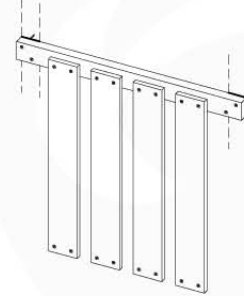

Extension Tower - P03 - ET02 - 18-12-2020 - v3.0

08-1

08-2

08-3

09 Balustrade (1x)

BL01

(100_601)

	PartNo	PartName	QTY.
Hardware Pack	002_220	Gap Point Screw T25 - 5x45	16
	100_601	002_223	Gap Point Screw T25 - 5x80
Wood	C74	Beam 740 mm	1
	D65	Board 650 mm	4

Balustrade AL - P02 U - 12-11-2020 - v3.0

09-1

10 Balustrade (2x)

BL02

(100_601)

	PartNo	PartName	QTY.
Hardware Pack	002_220	Gap Point Screw T25 - 5x45	16
	100_601	002_223	Gap Point Screw T25 - 5x80
Wood	C74	Beam 740 mm	1
	D65	Board 650 mm	4

Balustrade AL - P03 T - 12-11-2020 - v3.0

10-1

Balustrade AL - P05 T - 12-11-2020 - v3.0

min. 27mm
max. 65mm

11 Rope Ladder

RL01

(194_115)

	PartNo	PartName	QTY.
Hardware Pack 100_613	001_417	Stealth Screw 8x80	1
	002_220	Gap Point Screw T25 - 5x45	3
	002_223	Gap Point Screw T25 - 5x80	7
Other	020_308	Rope 10mm x 7,6m	1
	022_52x	Rope Ladder Rung -28cm-	6
Wood	C74	Beam 740 mm	1
	C114	Beam 1140 mm	1
	D47	Board 470 mm	1