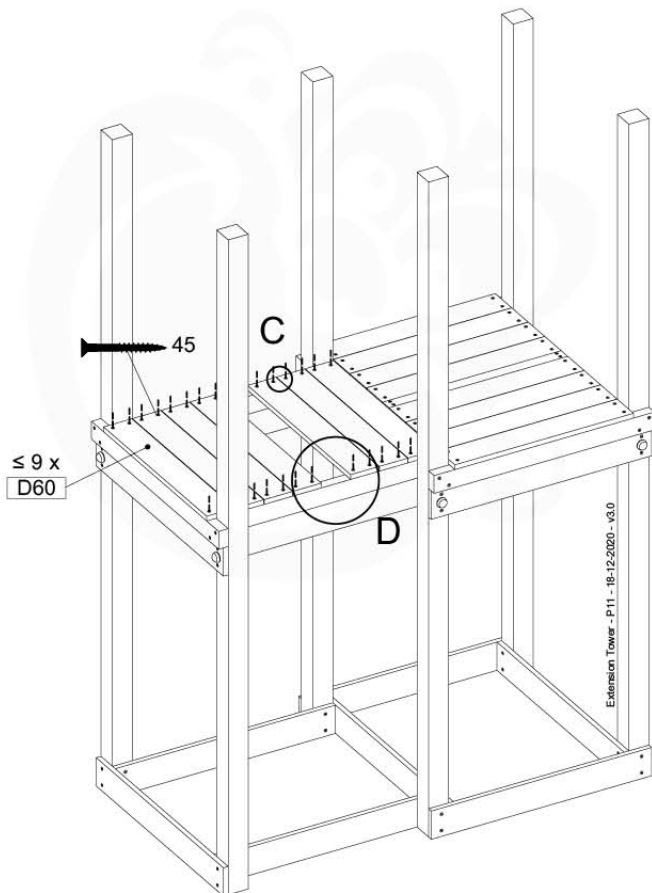

Foundation Plan - P06 - 27-1-2020 - v3

07 Base Tower

BT03

(194_100)

	PartNo	PartName	QTY.
Hardware Pack 100_600	001_406	Stealth Screw 8x45	6
	002_220	Gap Point Screw T25 - 5x45	72
	002_223	Gap Point Screw T25 - 5x80	16
Other	007_001	Ground-anchor	2
Hardware Pack 100_600	022_31x	bpc-base version 3	4
	022_84x	bpc cover	4
Wood	A220	Post 70x70 L2200	4
	C74	Beam 740 mm	4
	D60	Board 600 mm	10
	D74	Board 740 mm	8

Base Tower - P10 - BT03 - 18-12-2020 - v3.0

07-1

07-2

07-3

08 Extension Tower

ET02

(194_100)

	PartNo	PartName	QTY.
Hardware Pack 100_600	001_406	Stealth Screw 8x45	4
	002_220	Gap Point Screw T25 - 5x45	60
	002_223	Gap Point Screw T25 - 5x80	12
Other	007_001	Ground-anchor	2
Hardware Pack 100_600	022_31x	bpc-base version 3	2
	022_84x	bpc cover	2
Wood	A220	Post 70x70 L2200	2
	C74	Beam 740 mm	3
	D60	Board 600 mm	9
	D74	Board 740 mm	6

Extension Tower - P03 - ET02 - 18-12-2020 - v3.0

08-1

08-2

08-3

09 Balustrade (1x)

BL01

(100_601)

	PartNo	PartName	QTY.
Hardware Pack	002_220	Gap Point Screw T25 - 5x45	16
	100_601	002_223	Gap Point Screw T25 - 5x80
Wood	C74	Beam 740 mm	1
	D65	Board 650 mm	4

Balustrade AL - P02 U - 12-11-2020 - v3.0

09-1

10 Balustrade (2x)

BL02

(100_601)

	PartNo	PartName	QTY.
Hardware Pack	002_220	Gap Point Screw T25 - 5x45	16
	100_601	002_223	Gap Point Screw T25 - 5x80
Wood	C74	Beam 740 mm	1
	D65	Board 650 mm	4