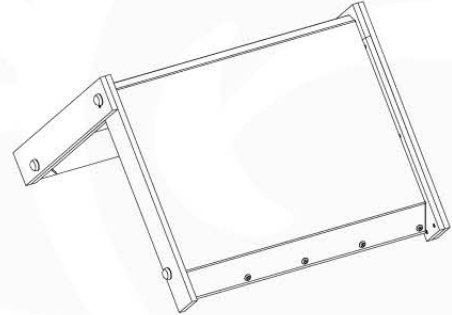

13 Roof Canvas Gable

RF02

(100_606)

	PartNo	PartName	QTY.
Hardware Pack 100_606	001_417	Stealth Screw 8x80	6
	002_219	Gap Point Screw T25 - 5x30	12
	002_220	Gap Point Screw T25 - 5x45	8
	002_223	Gap Point Screw T25 - 5x80	2
	002_308	Gap Point Screw T25 - 5x20	10
	022_31x	bpc-base version 3	6
	022_84x	bpc cover	6
	023_031	Finishing Washer GPS 5.0	10
Other	123_220	Canvas sheet 735x1365mm (min. 735x1250)	1
Wood	C74	Beam 740 mm	1
	D56	Board L=(650 - board width) mm	2
	D65	Board 650 mm	4
	D74	Board 740 mm	2

Roof Canvas - P102 - 12-11-2020 - v3