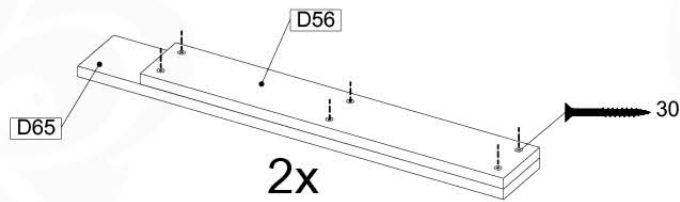

13-1

Roof Canvas - P04 - 12-11-2020 - v3