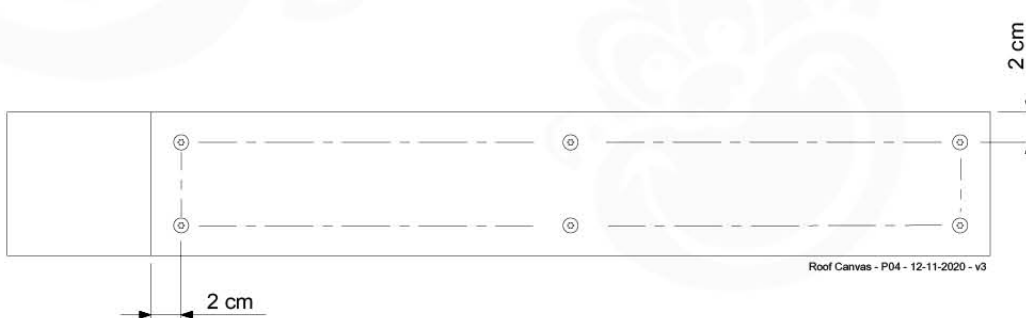

13-1

Roof Canvas - P04 - 12-11-2020 - v3