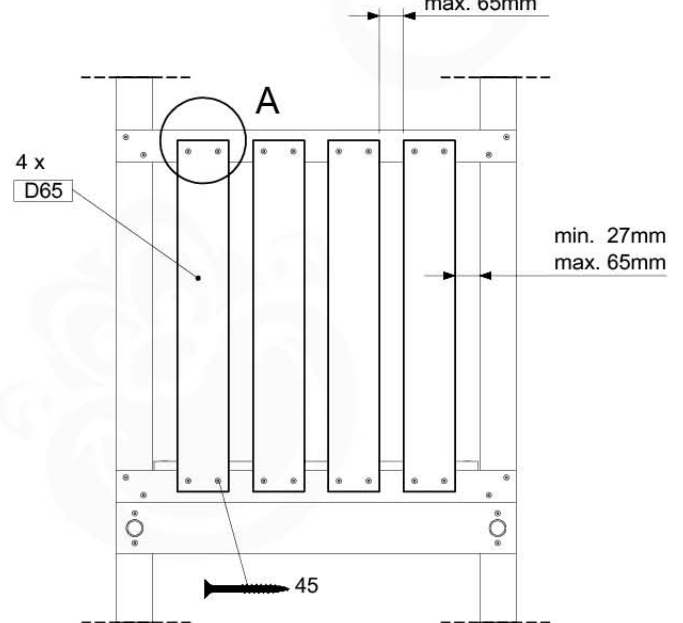

Balustrade AL - P02 U - 12-11-2020 - v3.0

09-1

10 Balustrade (2x)

BL02

(100_601)

	PartNo	PartName	QTY.
Hardware Pack	002_220	Gap Point Screw T25 - 5x45	16
	100_601	002_223	Gap Point Screw T25 - 5x80
Wood	C74	Beam 740 mm	1
	D65	Board 650 mm	4

Balustrade AL - P03 T - 12-11-2020 - v3.0

10-1

Balustrade AL - P05 T - 12-11-2020 - v3.0

min. 27mm
max. 65mm

11 Rope Ladder

RL01

(194_115)

	PartNo	PartName	QTY.
Hardware Pack 100_613	001_417	Stealth Screw 8x80	1
	002_220	Gap Point Screw T25 - 5x45	3
	002_223	Gap Point Screw T25 - 5x80	7
Other	020_308	Rope 10mm x 7,6m	1
	022_52x	Rope Ladder Rung -28cm-	6
Wood	C74	Beam 740 mm	1
	C114	Beam 1140 mm	1
	D47	Board 470 mm	1