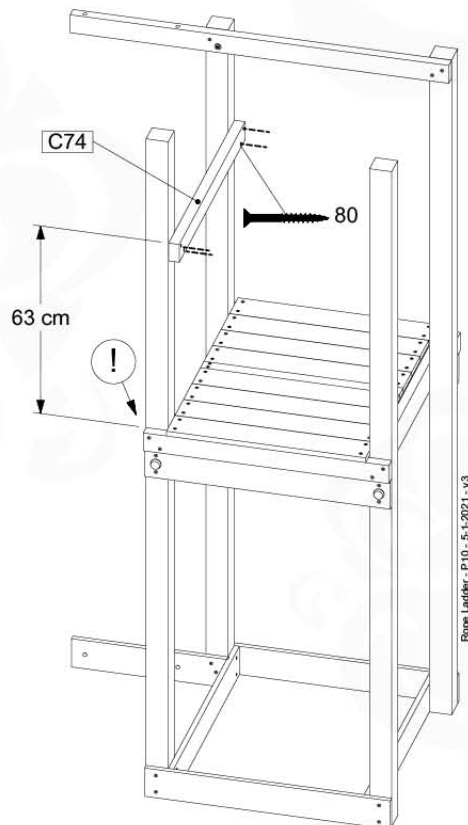

Balustrade AL - P03 T - 12-11-2020 - v3.0

10-1

Balustrade AL - P05 T - 12-11-2020 - v3.0

min. 27mm
max. 65mm

11 Rope Ladder

RL01

(194_115)

	PartNo	PartName	QTY.
Hardware Pack 100_613	001_417	Stealth Screw 8x80	1
	002_220	Gap Point Screw T25 - 5x45	3
	002_223	Gap Point Screw T25 - 5x80	7
Other	020_308	Rope 10mm x 7,6m	1
	022_52x	Rope Ladder Rung -28cm-	6
Wood	C74	Beam 740 mm	1
	C114	Beam 1140 mm	1
	D47	Board 470 mm	1

Rope Ladder - P102 - 5-1-2021 - V3

11-1

11-2

11-3

11-4

11-5

12 Boat

B001

(100_612)

	PartNo	PartName	QTY.
Hardware Pack 100_612	002_219	Gap Point Screw T25 - 5x30	8
	002_220	Gap Point Screw T25 - 5x45	8
	002_223	Gap Point Screw T25 - 5x80	4
	002_308	Gap Point Screw T25 - 5x20	28
	022_84x	bpc cover	2
	022_31x	bpc-base version 3	2
	023_031	Finishing Washer GPS 5.0	40
Other	123_220	Canvas sheet 735x1365mm (fits 2 sides)	1
Wood	D60	Board 600 mm	4
	D74	Board 740 mm	3