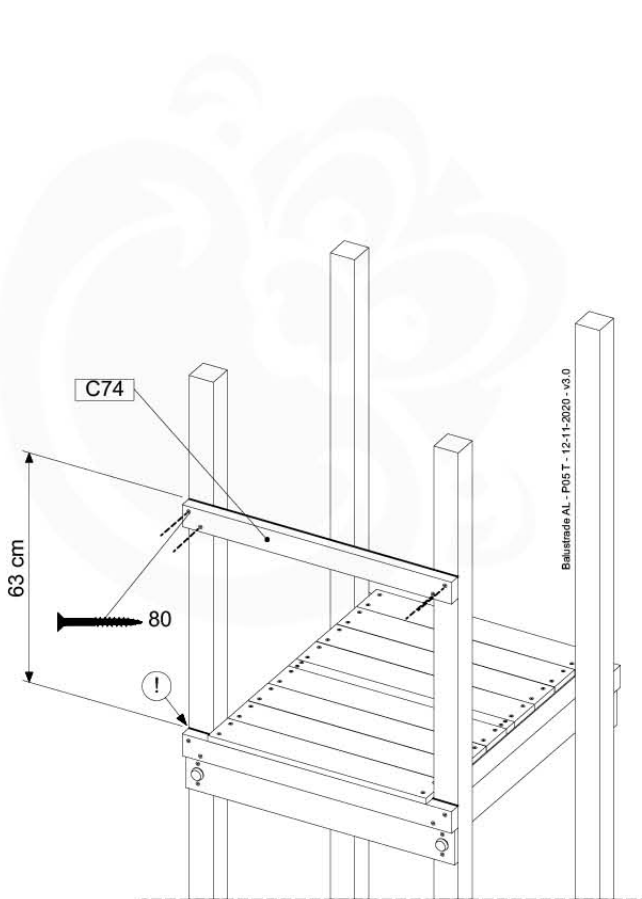

Base Tower - P10 - BT03 - 18-12-2020 - v3.0

07-1

07-2

07-3

08 Extension Tower

ET02

(194_100)

	PartNo	PartName	QTY.
Hardware Pack 100_600	001_406	Stealth Screw 8x45	4
	002_220	Gap Point Screw T25 - 5x45	60
	002_223	Gap Point Screw T25 - 5x80	12
Other	007_001	Ground-anchor	2
Hardware Pack 100_600	022_31x	bpc-base version 3	2
	022_84x	bpc cover	2
Wood	A220	Post 70x70 L2200	2
	C74	Beam 740 mm	3
	D60	Board 600 mm	9
	D74	Board 740 mm	6

Extension Tower - P03 - ET02 - 18-12-2020 - v3.0

08-1

08-2

08-3

09 Balustrade (1x)

BL01

(100_601)

	PartNo	PartName	QTY.
Hardware Pack	002_220	Gap Point Screw T25 - 5x45	16
	100_601	002_223	Gap Point Screw T25 - 5x80
Wood	C74	Beam 740 mm	1
	D65	Board 650 mm	4

Balustrade AL - P02 U - 12-11-2020 - v3.0

09-1

10 Balustrade (2x)

BL02

(100_601)

	PartNo	PartName	QTY.
Hardware Pack	002_220	Gap Point Screw T25 - 5x45	16
	100_601	002_223	Gap Point Screw T25 - 5x80
Wood	C74	Beam 740 mm	1
	D65	Board 650 mm	4

Balustrade AL - P03 T - 12-11-2020 - v3.0

10-1

Balustrade AL - P05 T - 12-11-2020 - v3.0

min. 27mm
max. 65mm

11 Rope Ladder

RL01

(194_115)

	PartNo	PartName	QTY.
Hardware Pack 100_613	001_417	Stealth Screw 8x80	1
	002_220	Gap Point Screw T25 - 5x45	3
	002_223	Gap Point Screw T25 - 5x80	7
Other	020_308	Rope 10mm x 7,6m	1
	022_52x	Rope Ladder Rung -28cm-	6
Wood	C74	Beam 740 mm	1
	C114	Beam 1140 mm	1
	D47	Board 470 mm	1