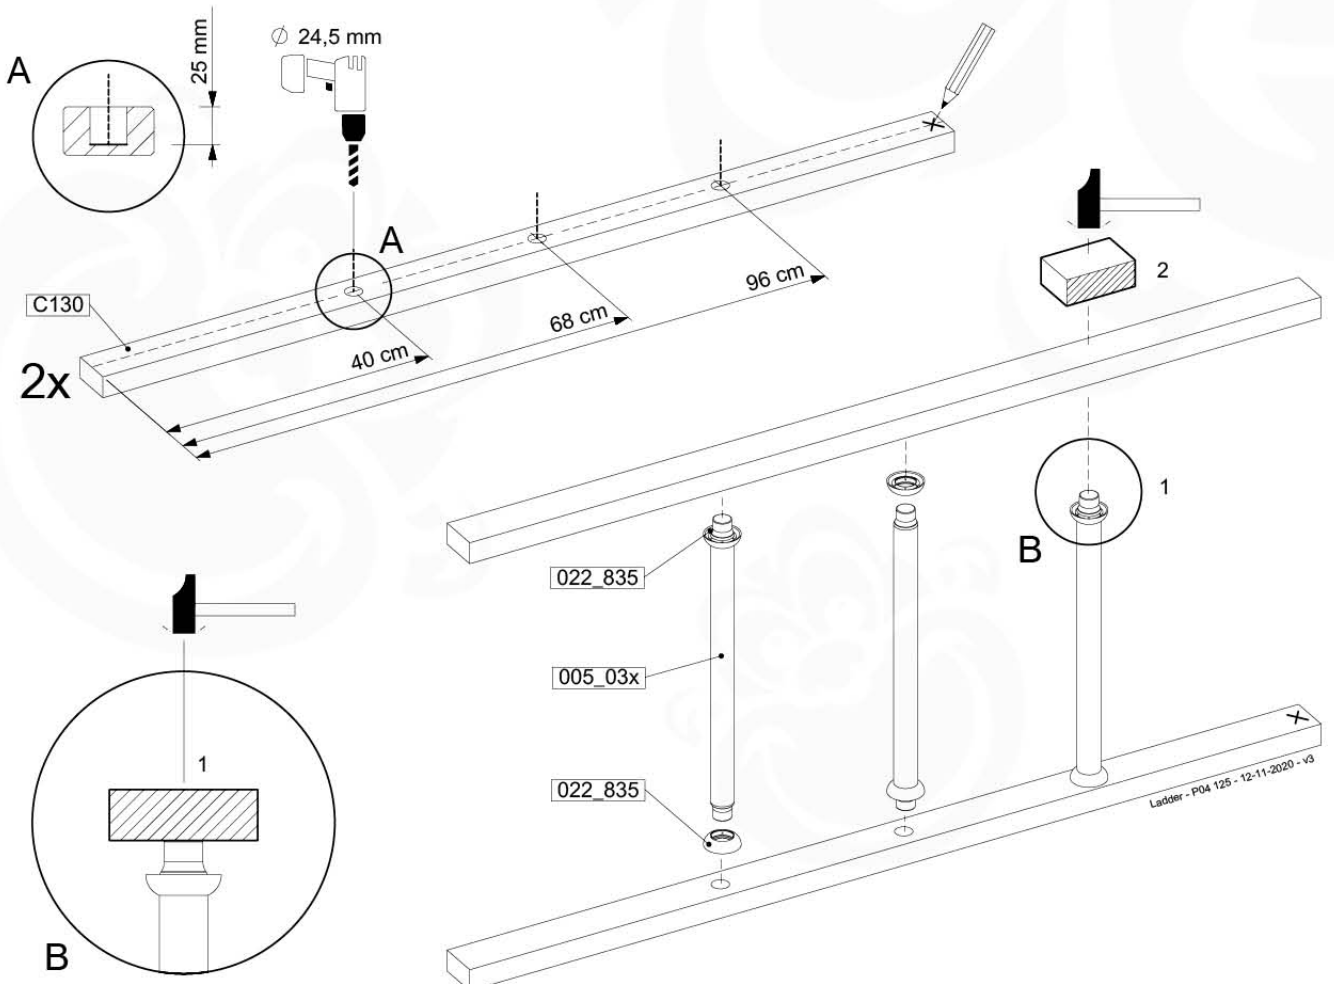

14-1

Ladder - P04 125 - 12-11-2020 - v3