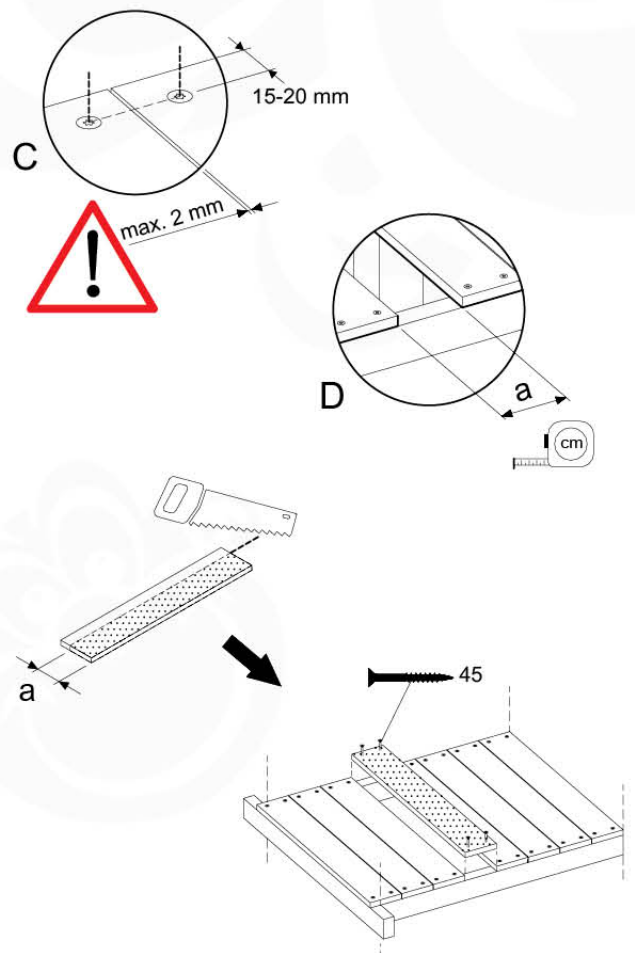

Base Tower - P10 - BT03 - 18-12-2020 - v3.0

07-1

07-2

07-3

08 Extension Tower

ET02

(194_100)

	PartNo	PartName	QTY.
Hardware Pack 100_600	001_406	Stealth Screw 8x45	4
	002_220	Gap Point Screw T25 - 5x45	60
	002_223	Gap Point Screw T25 - 5x80	12
Other	007_001	Ground-anchor	2
Hardware Pack 100_600	022_31x	bpc-base version 3	2
	022_84x	bpc cover	2
Wood	A220	Post 70x70 L2200	2
	C74	Beam 740 mm	3
	D60	Board 600 mm	9
	D74	Board 740 mm	6

Extension Tower - P03 - ET02 - 18-12-2020 - v3.0

08-1

08-2

08-3

09 Balustrade (1x)

BL01

(100_601)

	PartNo	PartName	QTY.
Hardware Pack	002_220	Gap Point Screw T25 - 5x45	16
	100_601	002_223	Gap Point Screw T25 - 5x80
Wood	C74	Beam 740 mm	1
	D65	Board 650 mm	4