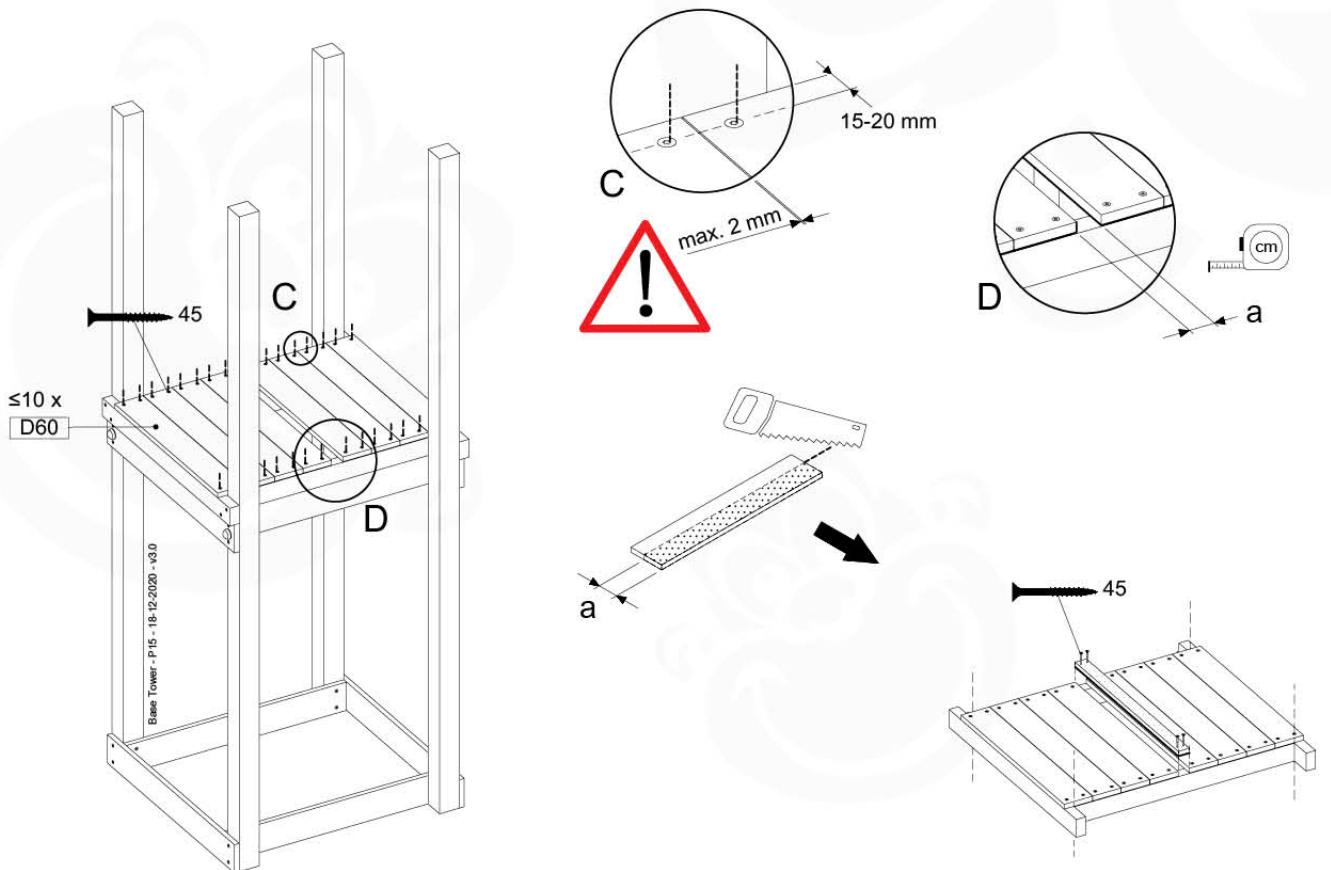

Foundation Plan - P06 - 27-1-2020 - v3

07 Base Tower

BT03

(194_100)

	PartNo	PartName	QTY.
Hardware Pack 100_600	001_406	Stealth Screw 8x45	6
	002_220	Gap Point Screw T25 - 5x45	72
	002_223	Gap Point Screw T25 - 5x80	16
Other	007_001	Ground-anchor	2
Hardware Pack 100_600	022_31x	bpc-base version 3	4
	022_84x	bpc cover	4
Wood	A220	Post 70x70 L2200	4
	C74	Beam 740 mm	4
	D60	Board 600 mm	10
	D74	Board 740 mm	8

Base Tower - P10 - BT03 - 18-12-2020 - v3.0

07-1

07-2

07-3

08 Extension Tower

ET02

(194_100)

	PartNo	PartName	QTY.
Hardware Pack 100_600	001_406	Stealth Screw 8x45	4
	002_220	Gap Point Screw T25 - 5x45	60
	002_223	Gap Point Screw T25 - 5x80	12
Other	007_001	Ground-anchor	2
Hardware Pack 100_600	022_31x	bpc-base version 3	2
	022_84x	bpc cover	2
Wood	A220	Post 70x70 L2200	2
	C74	Beam 740 mm	3
	D60	Board 600 mm	9
	D74	Board 740 mm	6