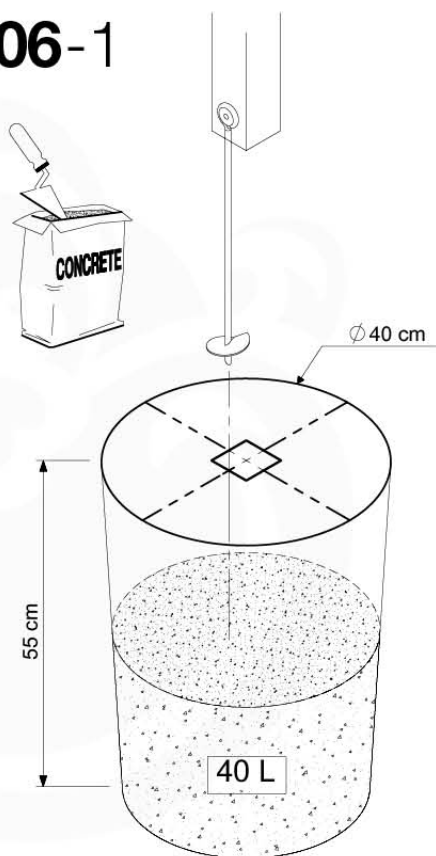

06 Playground Foundation

FD02

06-1