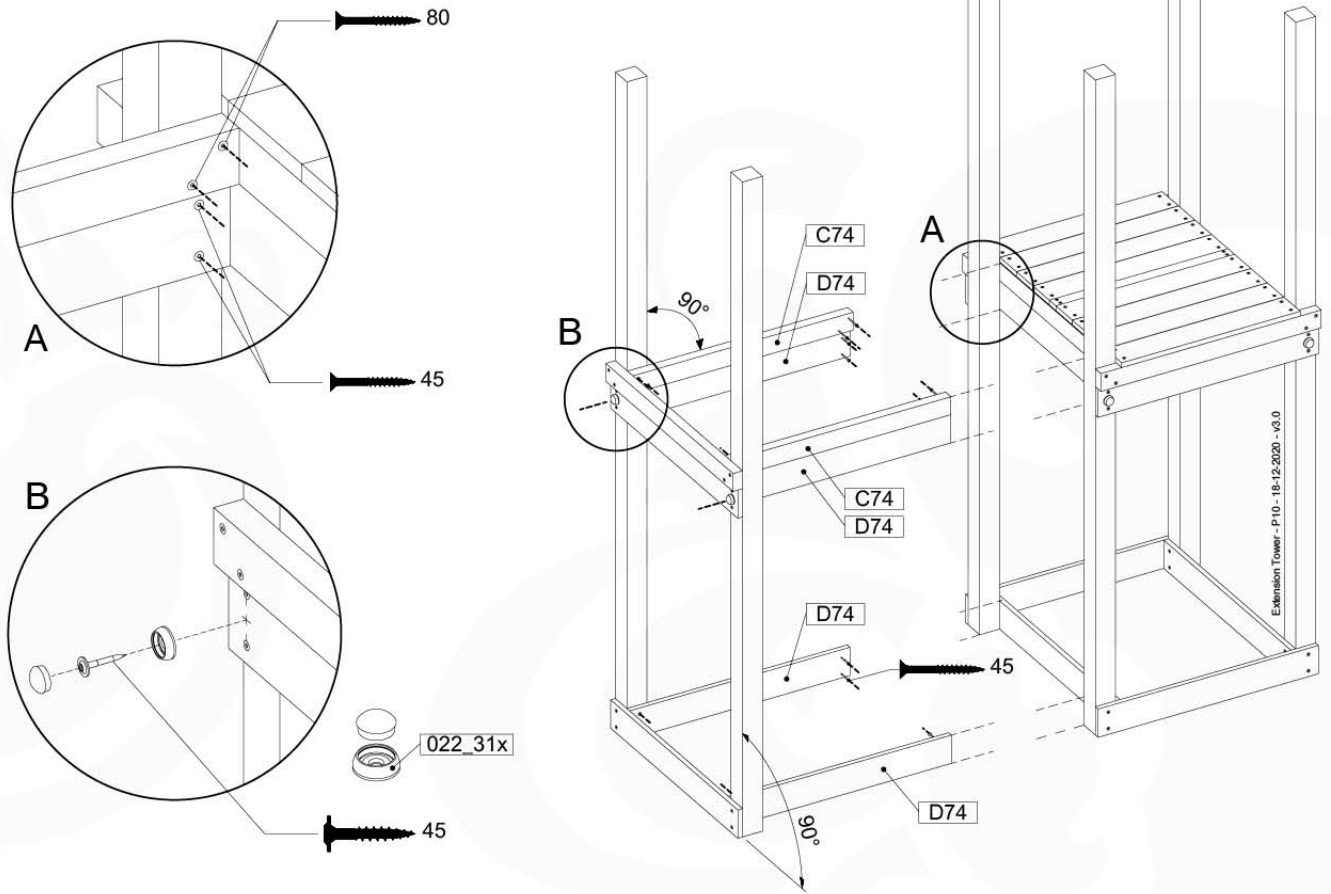

Foundation Plan - P06 - 27-1-2020 - v3

07 Base Tower

BT03

(194_100)

	PartNo	PartName	QTY.
Hardware Pack 100_600	001_406	Stealth Screw 8x45	6
	002_220	Gap Point Screw T25 - 5x45	72
	002_223	Gap Point Screw T25 - 5x80	16
Other	007_001	Ground-anchor	2
Hardware Pack 100_600	022_31x	bpc-base version 3	4
	022_84x	bpc cover	4
Wood	A220	Post 70x70 L2200	4
	C74	Beam 740 mm	4
	D60	Board 600 mm	10
	D74	Board 740 mm	8

Base Tower - P10 - BT03 - 18-12-2020 - v3.0

07-1

07-2

07-3

08 Extension Tower

ET02

(194_100)

	PartNo	PartName	QTY.
Hardware Pack 100_600	001_406	Stealth Screw 8x45	4
	002_220	Gap Point Screw T25 - 5x45	60
	002_223	Gap Point Screw T25 - 5x80	12
Other	007_001	Ground-anchor	2
Hardware Pack 100_600	022_31x	bpc-base version 3	2
	022_84x	bpc cover	2
Wood	A220	Post 70x70 L2200	2
	C74	Beam 740 mm	3
	D60	Board 600 mm	9
	D74	Board 740 mm	6

Extension Tower - P03 - ET02 - 18-12-2020 - v3.0

08-1

08-2

08-3

09 Balustrade (1x)

BL01

(100_601)

	PartNo	PartName	QTY.
Hardware Pack	002_220	Gap Point Screw T25 - 5x45	16
	100_601	002_223	Gap Point Screw T25 - 5x80
Wood	C74	Beam 740 mm	1
	D65	Board 650 mm	4