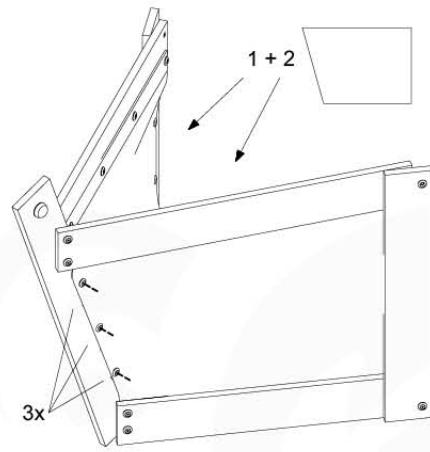

12-6

Beat - P08 - 12-11-2020 - v3