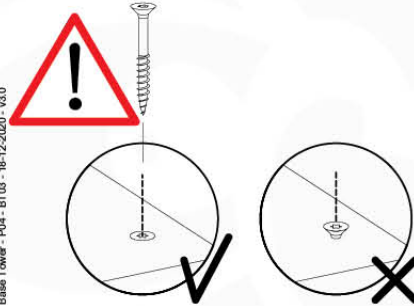

Foundation Plan - P06 - 27-1-2020 - v3

07 Base Tower

BT03

(194_100)

	PartNo	PartName	QTY.
Hardware Pack 100_600	001_406	Stealth Screw 8x45	6
	002_220	Gap Point Screw T25 - 5x45	72
	002_223	Gap Point Screw T25 - 5x80	16
Other	007_001	Ground-anchor	2
Hardware Pack 100_600	022_31x	bpc-base version 3	4
	022_84x	bpc cover	4
Wood	A220	Post 70x70 L2200	4
	C74	Beam 740 mm	4
	D60	Board 600 mm	10
	D74	Board 740 mm	8

Base Tower - P10 - BT03 - 18-12-2020 - v3.0

07-1

07-2

07-3

08 Extension Tower

ET02

(194_100)

	PartNo	PartName	QTY.
Hardware Pack 100_600	001_406	Stealth Screw 8x45	4
	002_220	Gap Point Screw T25 - 5x45	60
	002_223	Gap Point Screw T25 - 5x80	12
Other	007_001	Ground-anchor	2
Hardware Pack 100_600	022_31x	bpc-base version 3	2
	022_84x	bpc cover	2
Wood	A220	Post 70x70 L2200	2
	C74	Beam 740 mm	3
	D60	Board 600 mm	9
	D74	Board 740 mm	6