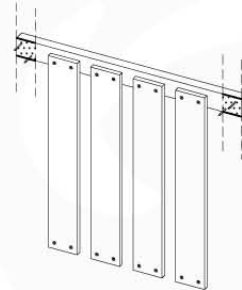

Base Tower - P10 - BT03 - 18-12-2020 - v3.0

07-1

07-2

07-3

08 Extension Tower

ET02

(194_100)

	PartNo	PartName	QTY.
Hardware Pack 100_600	001_406	Stealth Screw 8x45	4
	002_220	Gap Point Screw T25 - 5x45	60
	002_223	Gap Point Screw T25 - 5x80	12
Other	007_001	Ground-anchor	2
Hardware Pack 100_600	022_31x	bpc-base version 3	2
	022_84x	bpc cover	2
Wood	A220	Post 70x70 L2200	2
	C74	Beam 740 mm	3
	D60	Board 600 mm	9
	D74	Board 740 mm	6

Extension Tower - P03 - ET02 - 18-12-2020 - v3.0

08-1

08-2

08-3

09 Balustrade (1x)

BL01

(100_601)

	PartNo	PartName	QTY.
Hardware Pack	002_220	Gap Point Screw T25 - 5x45	16
	100_601	002_223	Gap Point Screw T25 - 5x80
Wood	C74	Beam 740 mm	1
	D65	Board 650 mm	4

Balustrade AL - P02 U - 12-11-2020 - v3.0

09-1

10 Balustrade (2x)

BL02

(100_601)

	PartNo	PartName	QTY.
Hardware Pack	002_220	Gap Point Screw T25 - 5x45	16
	100_601	002_223	Gap Point Screw T25 - 5x80
Wood	C74	Beam 740 mm	1
	D65	Board 650 mm	4