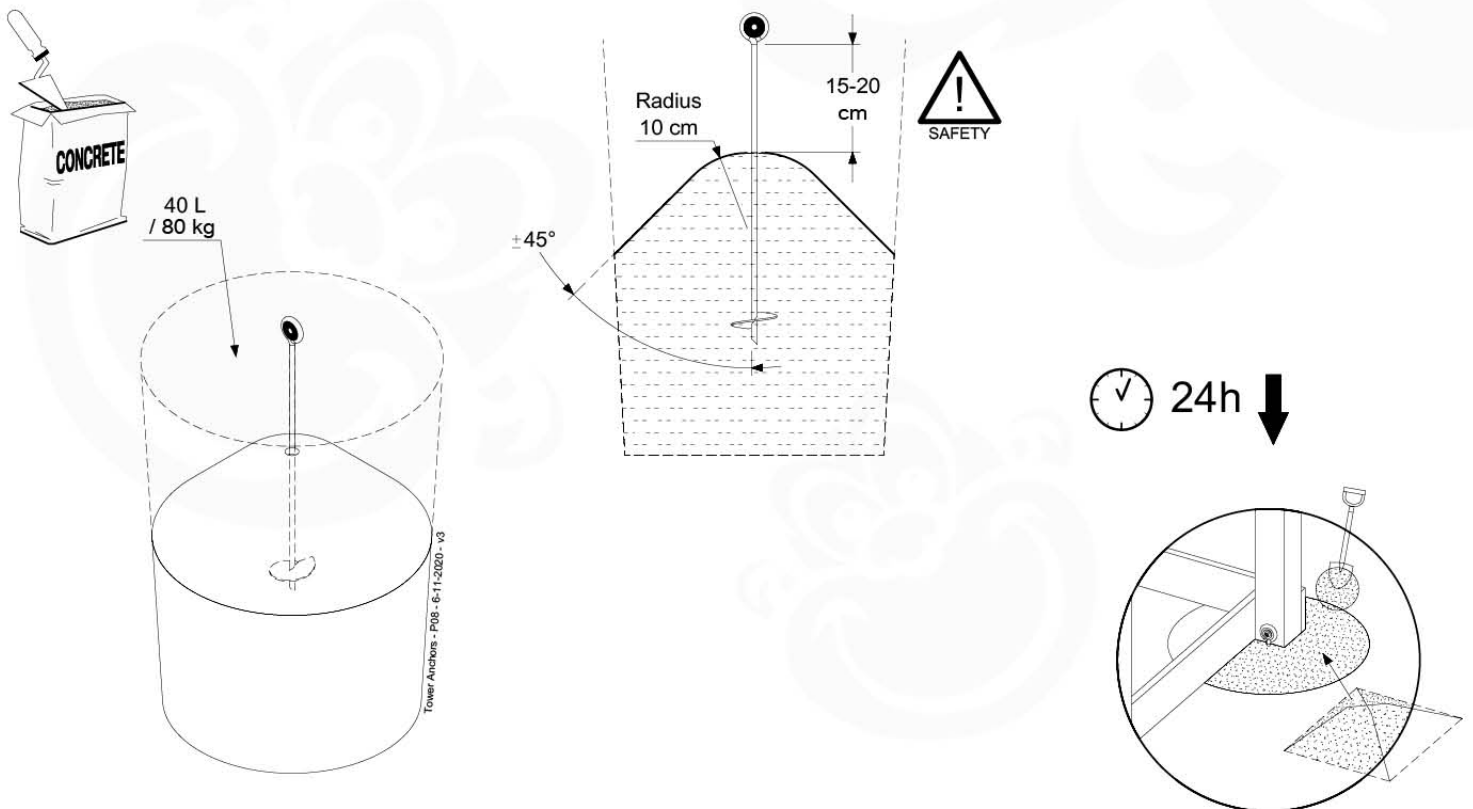

Parts:

Hardware Package Tower
100_600

Tower Anchors - F03 - 6-11-2020 - v3

16-1

16-2

17 Add-on

Wavy Star Slide XL

- 324_100 Yellow
- 324_200 Blue
- 324_300 Green
- 324_400 Red
- 324_500 Fuchsia
- 324_600 Dark Green