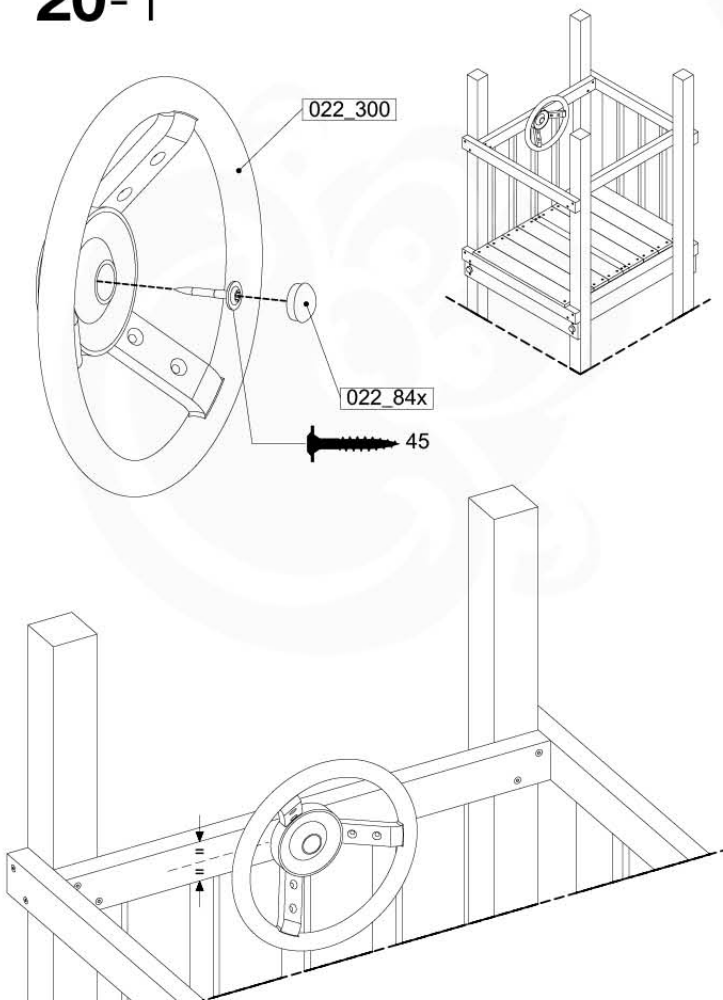

20 Accessories

AC01

(194_119)

	PartNo	PartName	QTY.
Hardware Pack 100_617	001_406	Stealth Screw 8x45	1
	002_041	Dome head screw 4.5 x 20 mm	3
	002_042	Dome head screw 3.5 x 13mm	4
	002_219	Gap Point Screw T25 - 5x30	2
	022_84x	bpc cover	1
Other	022_300	Steering Wheel	1
	022_800	Rail P/T 105	1
	022_910	Sandpad	1
	103_901	Logo ID Plate	1
	104_107	Tool Set Climbing Units	1
	120_024	Tower Flag	1
	122_302	Telescope	1

Accessory ref. - P02 - 18-11-2020 - v3

20-1