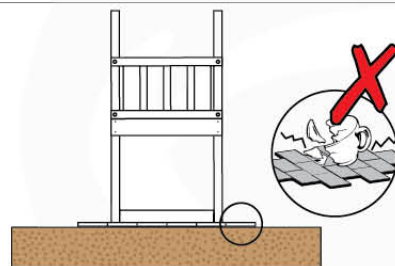

05 Safe Playground Planning

05-1

05-2

05-3

05-4

05-5