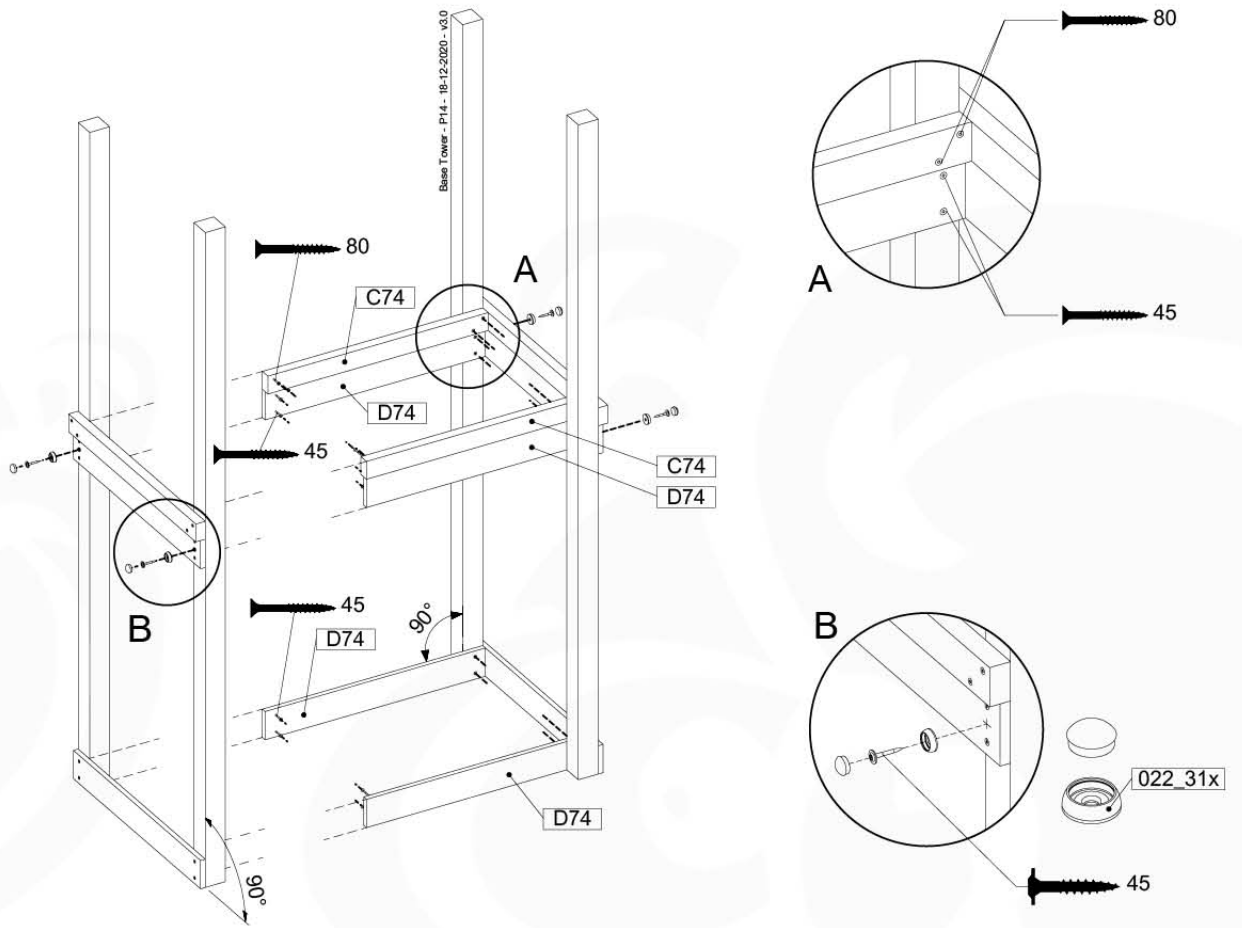

Foundation Plan - P06 - 27-1-2020 - v3

07 Base Tower

BT03

(194_100)

	PartNo	PartName	QTY.
Hardware Pack 100_600	001_406	Stealth Screw 8x45	6
	002_220	Gap Point Screw T25 - 5x45	72
	002_223	Gap Point Screw T25 - 5x80	16
Other	007_001	Ground-anchor	2
Hardware Pack 100_600	022_31x	bpc-base version 3	4
	022_84x	bpc cover	4
Wood	A220	Post 70x70 L2200	4
	C74	Beam 740 mm	4
	D60	Board 600 mm	10
	D74	Board 740 mm	8

Base Tower - P10 - BT03 - 18-12-2020 - v3.0

07-1

07-2

07-3

08 Extension Tower

ET02

(194_100)

	PartNo	PartName	QTY.
Hardware Pack 100_600	001_406	Stealth Screw 8x45	4
	002_220	Gap Point Screw T25 - 5x45	60
	002_223	Gap Point Screw T25 - 5x80	12
Other	007_001	Ground-anchor	2
Hardware Pack 100_600	022_31x	bpc-base version 3	2
	022_84x	bpc cover	2
Wood	A220	Post 70x70 L2200	2
	C74	Beam 740 mm	3
	D60	Board 600 mm	9
	D74	Board 740 mm	6