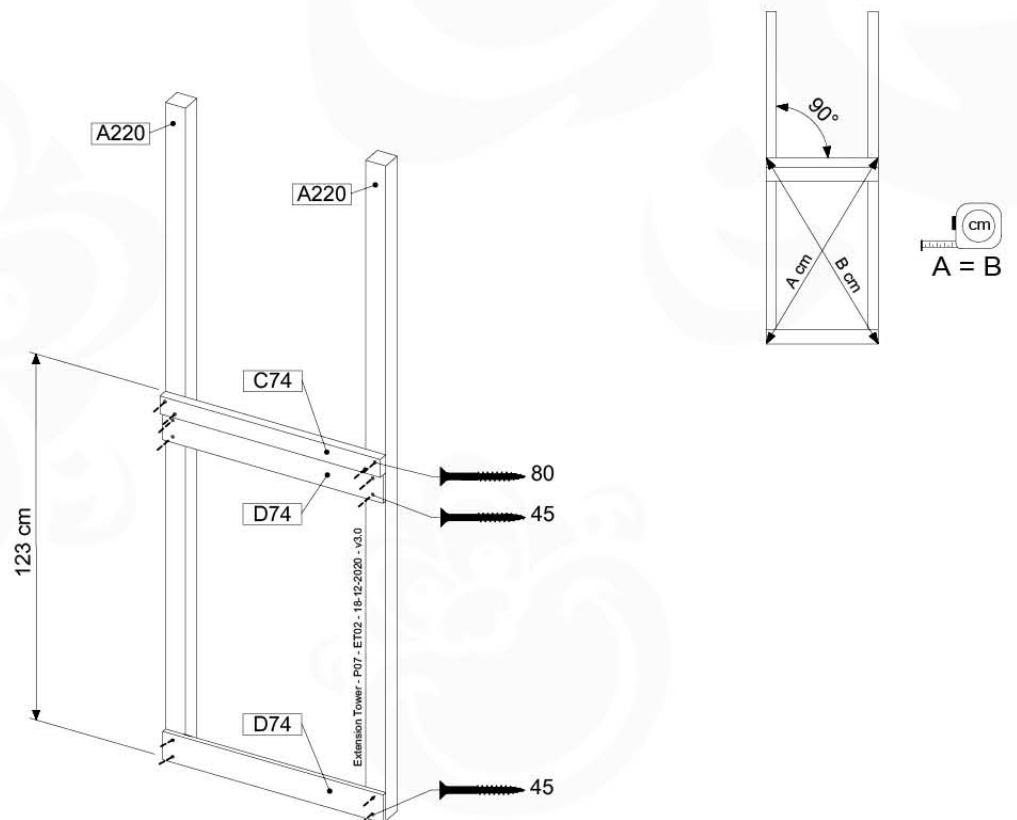

Foundation Plan - P06 - 27-1-2020 - v3

07 Base Tower

BT03

(194_100)

	PartNo	PartName	QTY.
Hardware Pack 100_600	001_406	Stealth Screw 8x45	6
	002_220	Gap Point Screw T25 - 5x45	72
	002_223	Gap Point Screw T25 - 5x80	16
Other	007_001	Ground-anchor	2
Hardware Pack 100_600	022_31x	bpc-base version 3	4
	022_84x	bpc cover	4
Wood	A220	Post 70x70 L2200	4
	C74	Beam 740 mm	4
	D60	Board 600 mm	10
	D74	Board 740 mm	8

Base Tower - P10 - BT03 - 18-12-2020 - v3.0

07-1

07-2

07-3

08 Extension Tower

ET02

(194_100)

	PartNo	PartName	QTY.
Hardware Pack 100_600	001_406	Stealth Screw 8x45	4
	002_220	Gap Point Screw T25 - 5x45	60
	002_223	Gap Point Screw T25 - 5x80	12
Other	007_001	Ground-anchor	2
Hardware Pack 100_600	022_31x	bpc-base version 3	2
	022_84x	bpc cover	2
Wood	A220	Post 70x70 L2200	2
	C74	Beam 740 mm	3
	D60	Board 600 mm	9
	D74	Board 740 mm	6

Extension Tower - P03 - ET02 - 18-12-2020 - v3.0

08-1

08-2

08-3

09 Balustrade (1x)

BL01

(100_601)

	PartNo	PartName	QTY.
Hardware Pack	002_220	Gap Point Screw T25 - 5x45	16
	100_601	002_223	Gap Point Screw T25 - 5x80
Wood	C74	Beam 740 mm	1
	D65	Board 650 mm	4