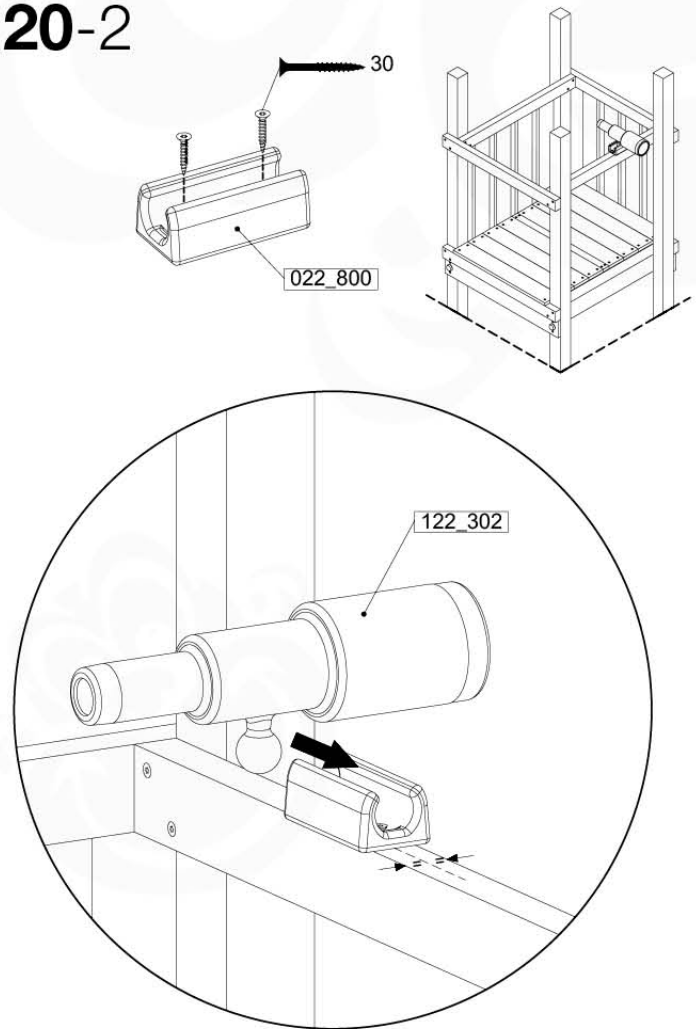

20-2

Accessory ref. - P03 - 18-11-2020 - v3