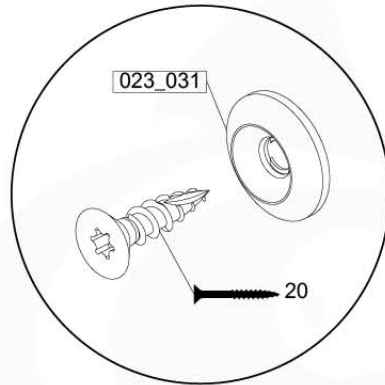

12-6

Beat - P08 - 12-11-2020 - v3