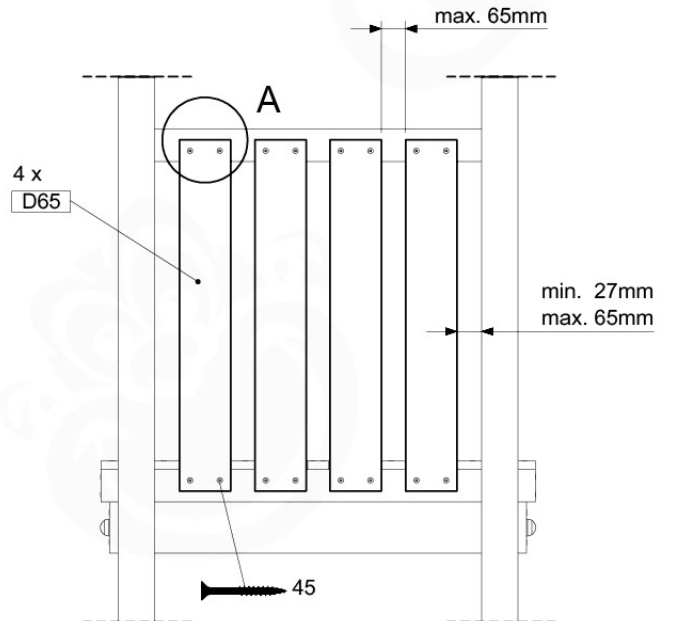

min. 27mm
max. 65mm