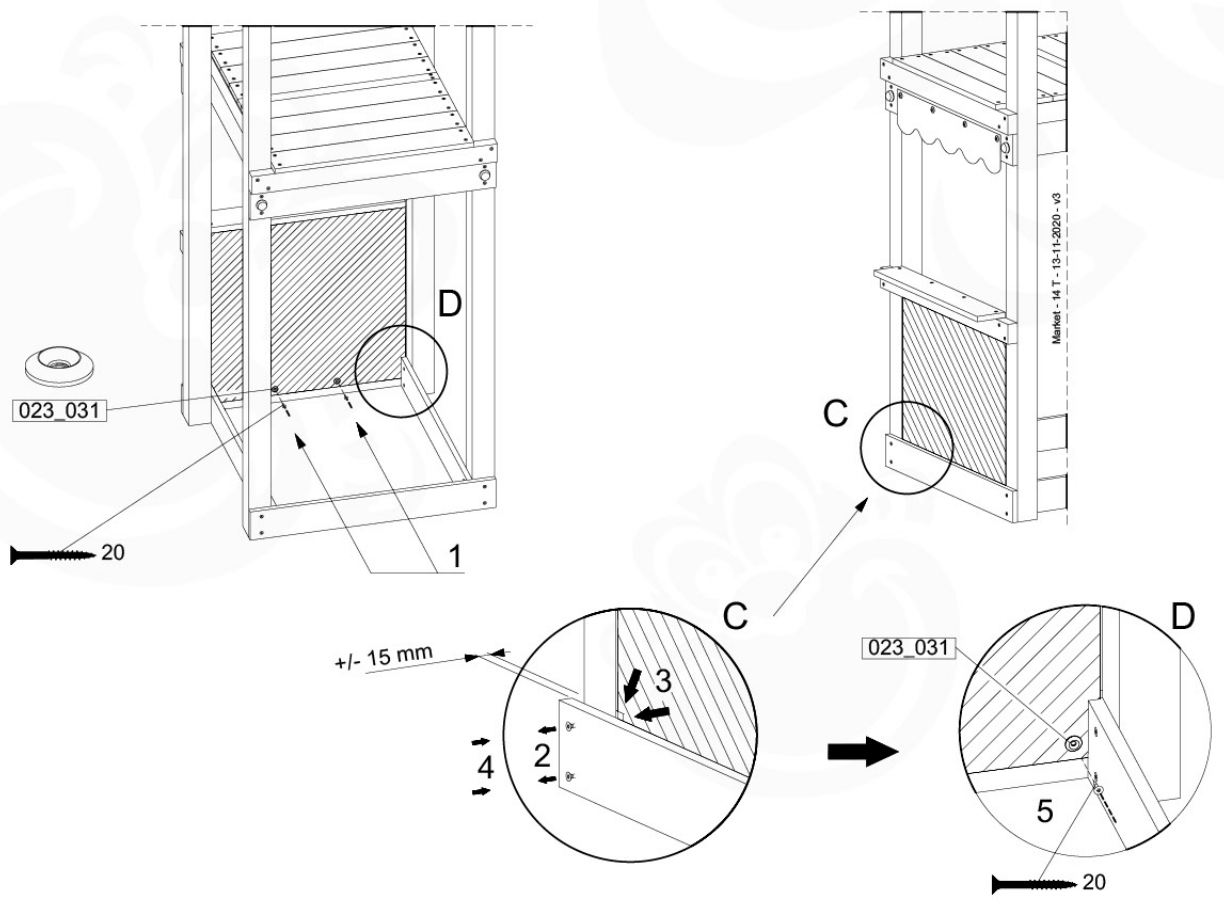

13 Ladder

LA02

(194_103)

	PartNo	PartName	QTY.
Hardware Pack 100_603	001_404	Stealth Screw 8x30	4
	002_219	Gap Point Screw T25 - 5x30	4
	002_220	Gap Point Screw T25 - 5x45	6
	002_223	Gap Point Screw T25 - 5x80	4
Other	005_03x	Ladder Rung Y/B/G/R	3
	005_522	Connection Bracket Mini Market	2
	022_835	Rung Cap	6
	120_102	Handgrip set (2x Complete)	1
Wood	C74	Beam 740 mm	1
	C130	Beam 1300 mm	2