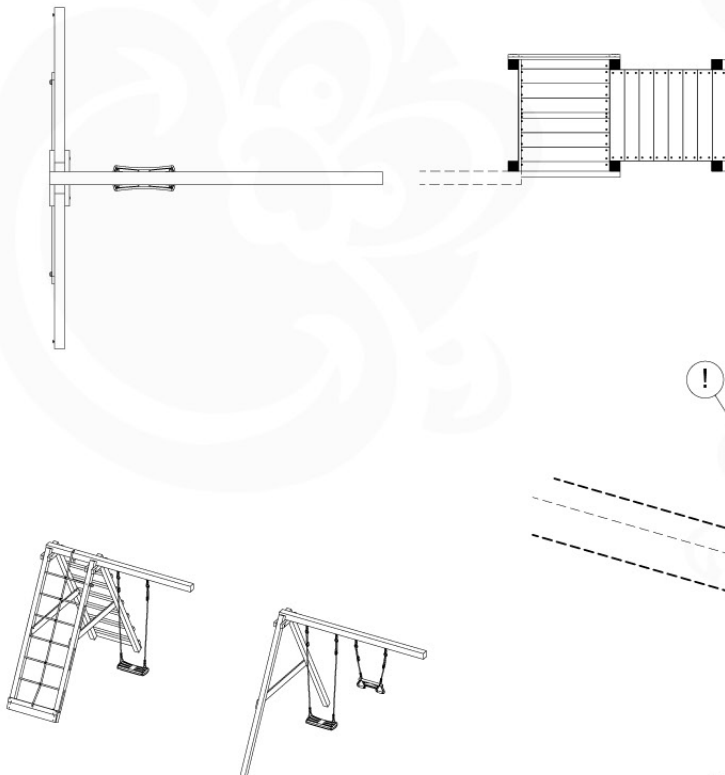

11-1

11-2

11-3

+ Swing / Climb Frame

12 Market

MT02

(100_611)

	PartNo	PartName	QTY.
	002_220	Gap Point Screw T25 - 5x45	4
	002_223	Gap Point Screw T25 - 5x80	4
	002_308	Gap Point Screw T25 - 5x20	8
	023_031	Finishing Washer GPS 5.0	8
	123_220	Canvas sheet 735x1365	1
	C74	Beam 740 mm	1
	D60	Board 600 mm	1