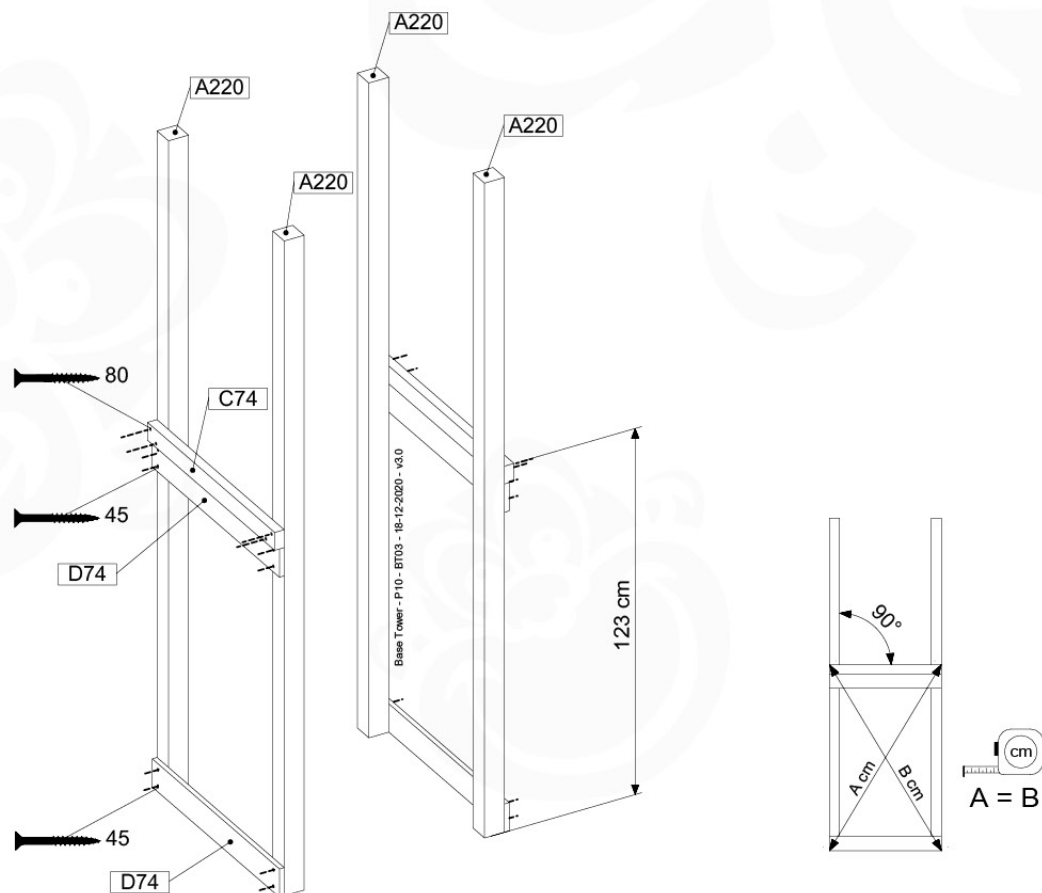

Foundation Plan - P06 - 27-11-2020 - v3

07 Base Tower

BT03

(194_100)

	PartNo	PartName	QTY.
Hardware Pack 100_600	001_406	Stealth Screw 8x45	6
	002_220	Gap Point Screw T25 - 5x45	72
	002_223	Gap Point Screw T25 - 5x80	16
Other	007_001	Ground-anchor	2
Hardware Pack 100_600	022_31x	bpc-base version 3	4
	022_84x	bpc cover	4
Wood	A220	Post 70x70 L2200	4
	C74	Beam 740 mm	4
	D60	Board 600 mm	10
	D74	Board 740 mm	8

Base Tower - P10 - BT03 - 18-12-2020 - v3.0

07-1

07-2

07-3

08 Extension Tower

ET01

(194_100)

	PartNo	PartName	QTY.
Hardware Pack 100_600	001_406	Stealth Screw 8x45	4
	002_220	Gap Point Screw T25 - 5x45	60
	002_223	Gap Point Screw T25 - 5x80	12
Other	007_001	Ground-anchor	2
Hardware Pack 100_600	022_31x	bpc-base version 3	2
	022_84x	bpc cover	2
Wood	A200	Post 70x70 L2000	2
	C74	Beam 740 mm	3
	D60	Board 600 mm	9
	D74	Board 740 mm	6