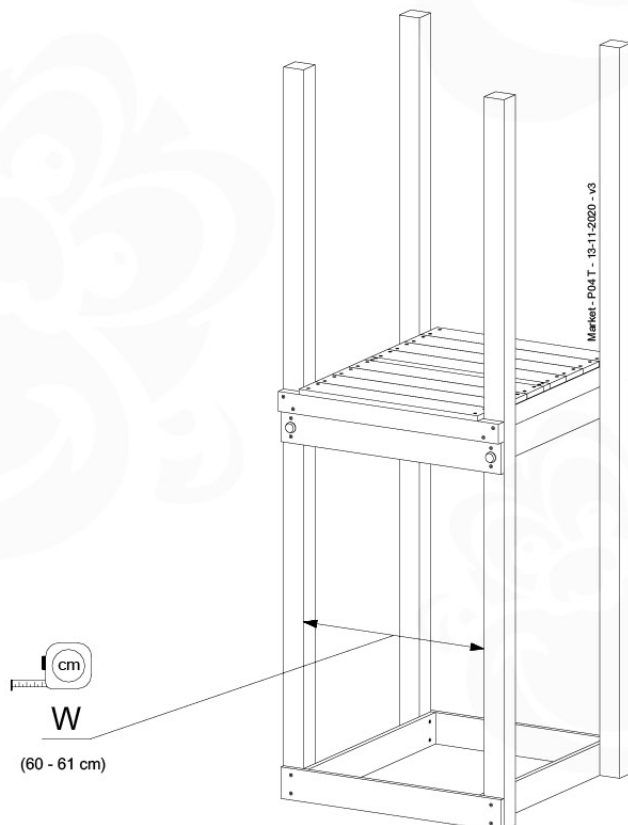

12 Market

MT02

(100_611)

	PartNo	PartName	QTY.
	002_220	Gap Point Screw T25 - 5x45	4
	002_223	Gap Point Screw T25 - 5x80	4
	002_308	Gap Point Screw T25 - 5x20	8
	023_031	Finishing Washer GPS 5.0	8
	123_220	Canvas sheet 735x1365	1
	C74	Beam 740 mm	1
	D60	Board 600 mm	1

Market - P02 - 13-11-2020 - v3

12-1