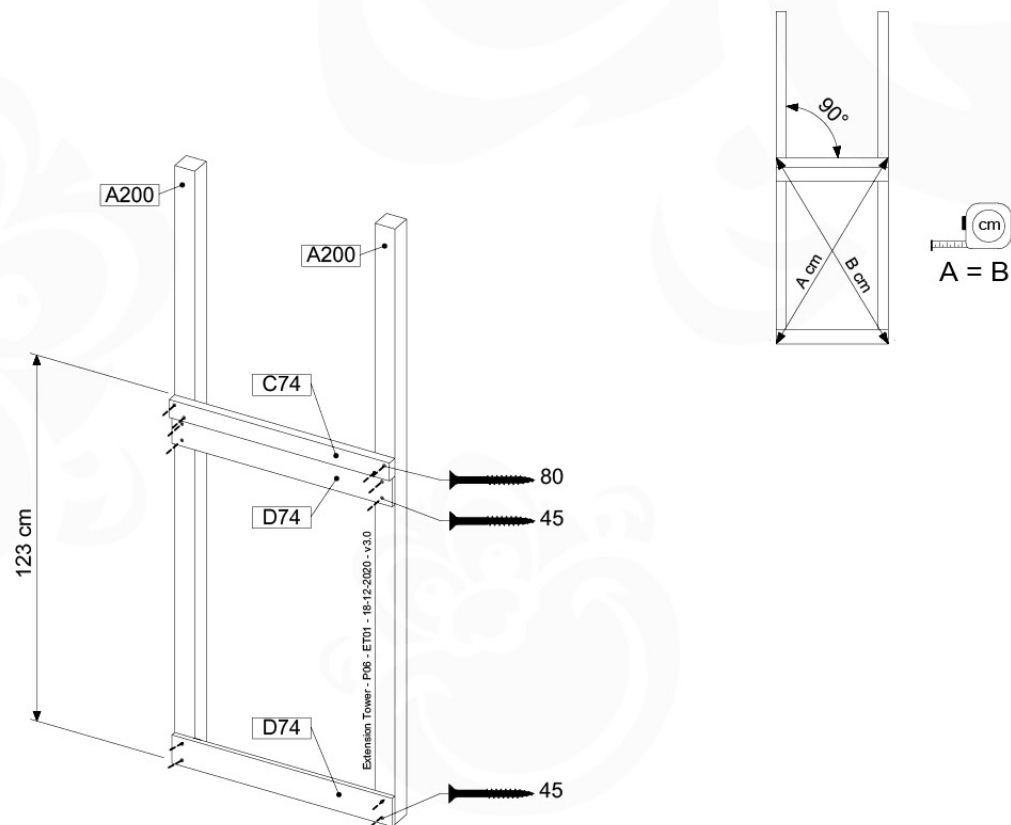

08 Extension Tower

ET01

(194_100)

	PartNo	PartName	QTY.
Hardware Pack 100_600	001_406	Stealth Screw 8x45	4
	002_220	Gap Point Screw T25 - 5x45	60
	002_223	Gap Point Screw T25 - 5x80	12
Other	007_001	Ground-anchor	2
Hardware Pack 100_600	022_31x	bpc-base version 3	2
	022_84x	bpc cover	2
Wood	A200	Post 70x70 L2000	2
	C74	Beam 740 mm	3
	D60	Board 600 mm	9
	D74	Board 740 mm	6

Extension Tower - P02 - ET01 - 18-12-2020 - v3.0

08-1