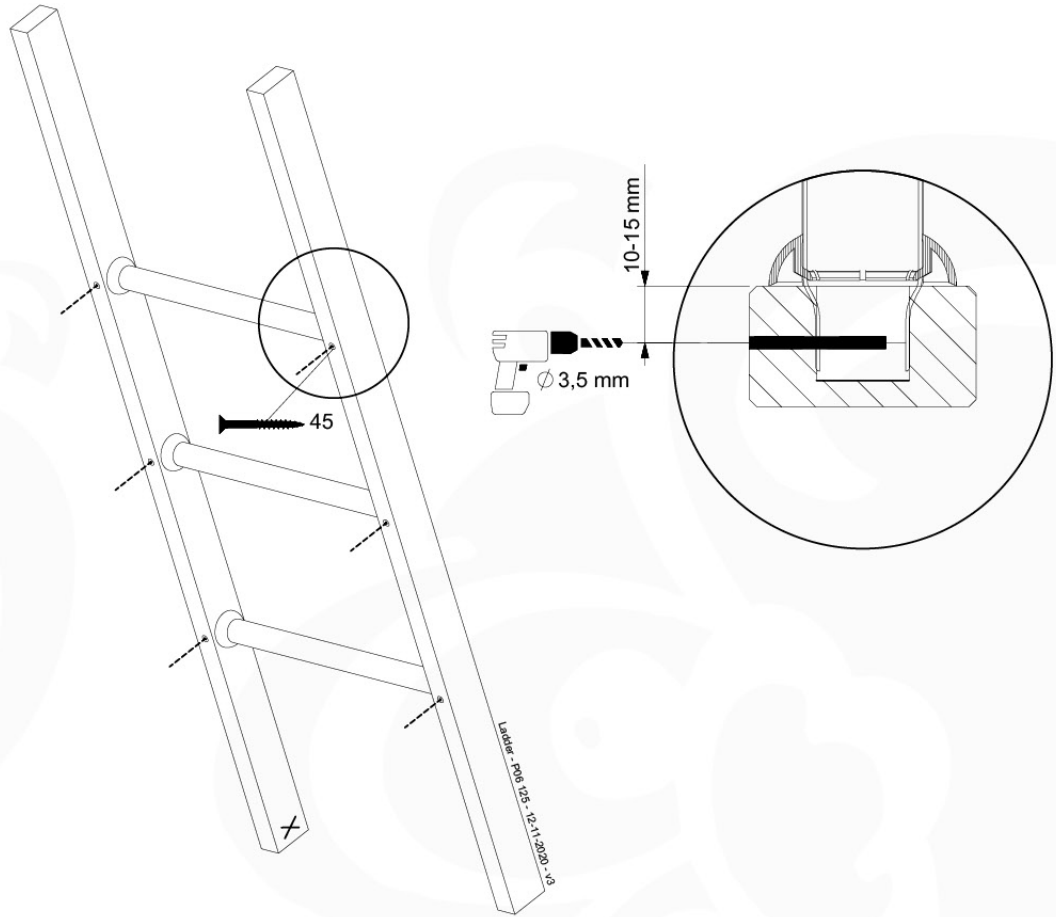

Ladder - P02 125 - 12-11-2020 - v3

13-1

Ladder - P04 125 - 12-11-2020 - v3

13-2

13-3

13-4

14 Swing Frame / Climb Frame

15 Ground Anchors

GA02

Parts:

Hardware Package Tower
100_600

Tower Anchors - P03 - 6-11-2020 - v3

15-1

Tower Anchors - P07 - 6-11-2020 - v3

15-2

40 L / 80 kg