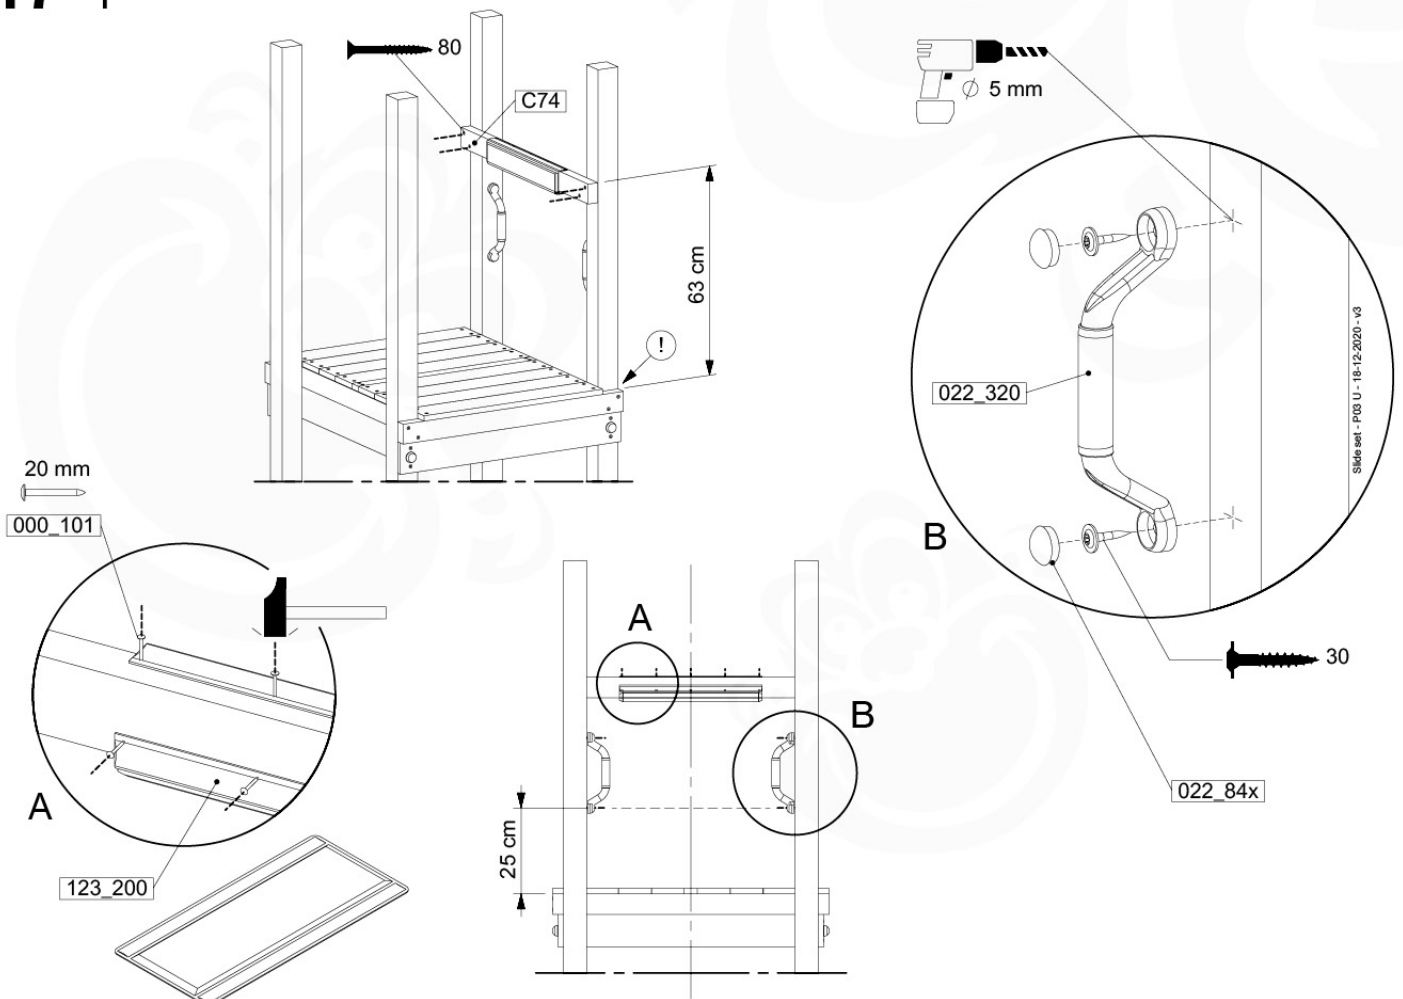

17 Slide Set

SL01

(194_107)

	PartNo	PartName	QTY.
Hardware Pack 100_605	000_101	Nail Pan Head	10
	002_223	Gap Point Screw T25 - 5x80	4
	002_308	Gap Point Screw T25 - 5x20	2
Other	120_102	Handgrip set (2x Complete)	1
	123_200	Bumperpad	1
	324_xxx 334_xxx	Wavy Star Slide XL 2200 mm / Wavy Star Slide XL 2650 mm	1
Wood	C74	Beam 740 mm	1

Slide set - P102 - 18-12-2020 - v3

17-1