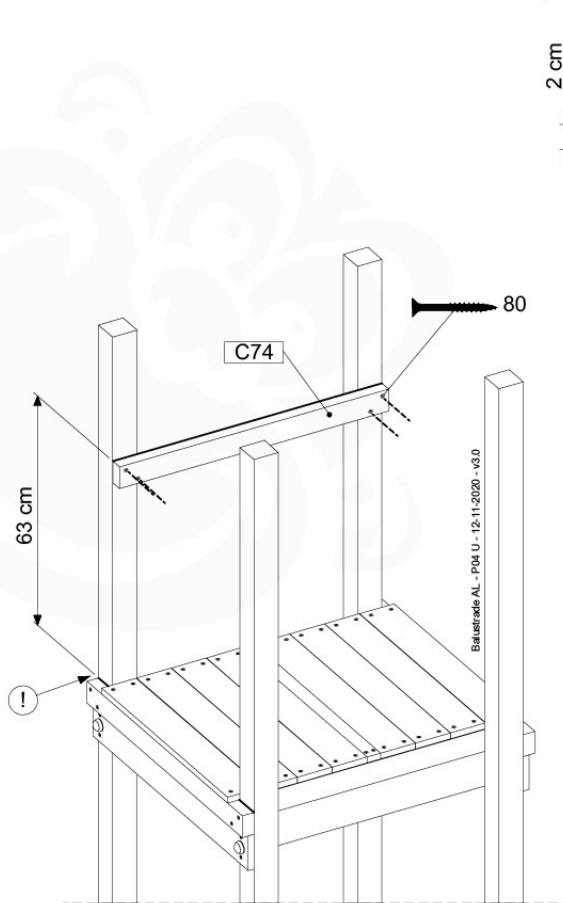

09 Balustrade (1x)

BL01

(100_601)

	PartNo	PartName	QTY.	
Hardware Pack	002_220	Gap Point Screw T25 - 5x45	16	
	100_601	002_223	Gap Point Screw T25 - 5x80	4
Wood	C74	Beam 740 mm	1	
	D65	Board 650 mm	4	

Balustrade AL - P02 U - 12-11-2020 - v3.0

09-1

min. 27mm
max. 65mm