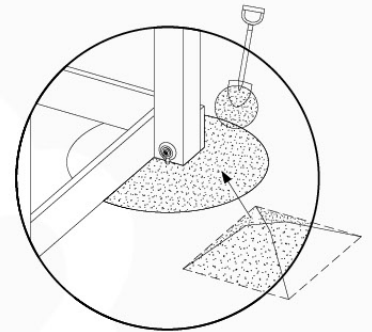

15-2

40 L / 80 kg

24h ↓

16 Add-on

Wavy Star Slide XL

- 324_100 Yellow
- 324_200 Blue
- 324_300 Green
- 324_400 Red
- 324_500 Fuchsia
- 324_600 Dark Green

Fireman's Pole

201_275