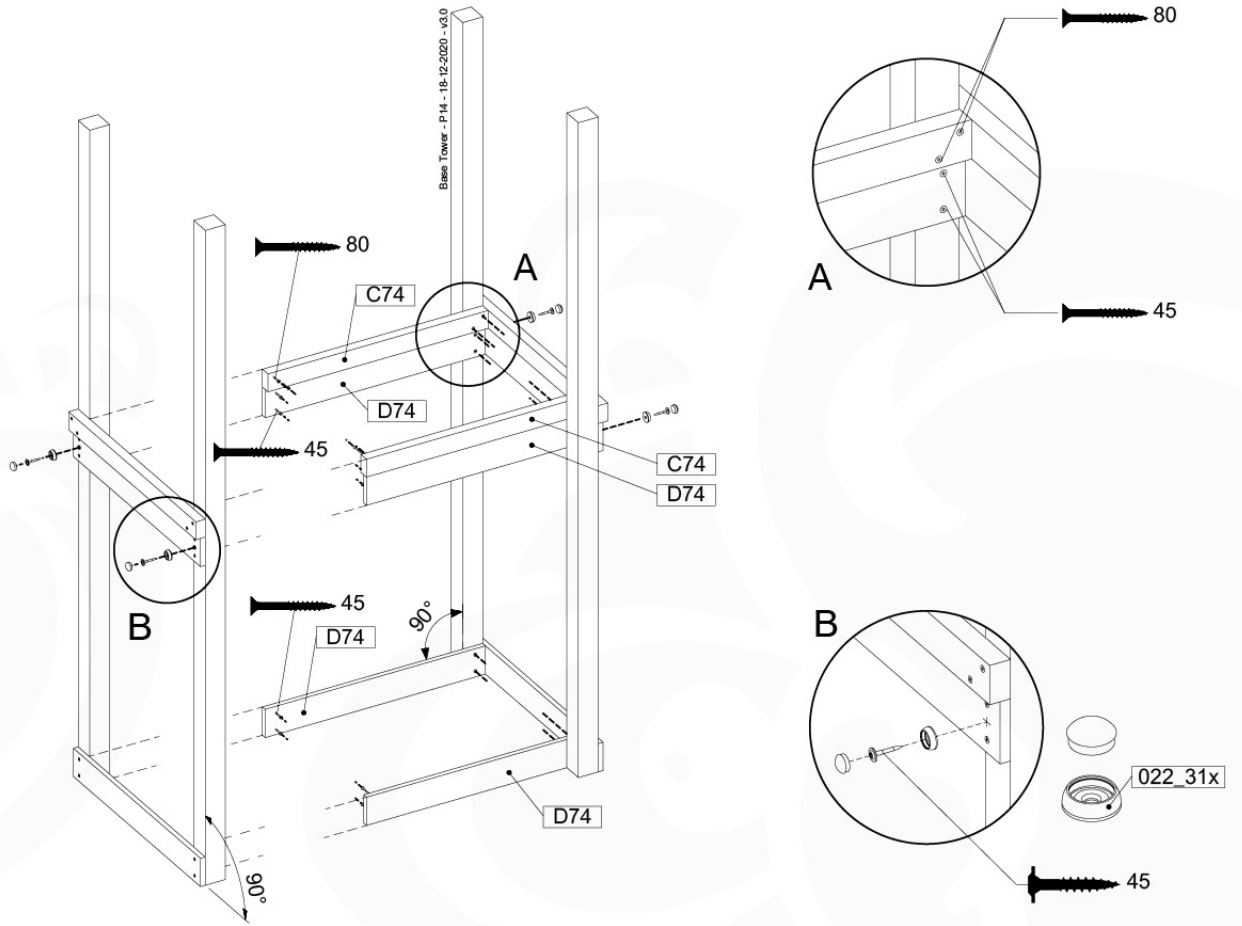

Foundation Plan - P06 - 27-11-2020 - v3

07 Base Tower

BT03

(194_100)

	PartNo	PartName	QTY.
Hardware Pack 100_600	001_406	Stealth Screw 8x45	6
	002_220	Gap Point Screw T25 - 5x45	72
	002_223	Gap Point Screw T25 - 5x80	16
Other	007_001	Ground-anchor	2
Hardware Pack 100_600	022_31x	bpc-base version 3	4
	022_84x	bpc cover	4
Wood	A220	Post 70x70 L2200	4
	C74	Beam 740 mm	4
	D60	Board 600 mm	10
	D74	Board 740 mm	8

Base Tower - P10 - BT03 - 18-12-2020 - v3.0

07-1

07-2

07-3

08 Extension Tower

ET01

(194_100)

	PartNo	PartName	QTY.
Hardware Pack 100_600	001_406	Stealth Screw 8x45	4
	002_220	Gap Point Screw T25 - 5x45	60
	002_223	Gap Point Screw T25 - 5x80	12
Other	007_001	Ground-anchor	2
Hardware Pack 100_600	022_31x	bpc-base version 3	2
	022_84x	bpc cover	2
Wood	A200	Post 70x70 L2000	2
	C74	Beam 740 mm	3
	D60	Board 600 mm	9
	D74	Board 740 mm	6