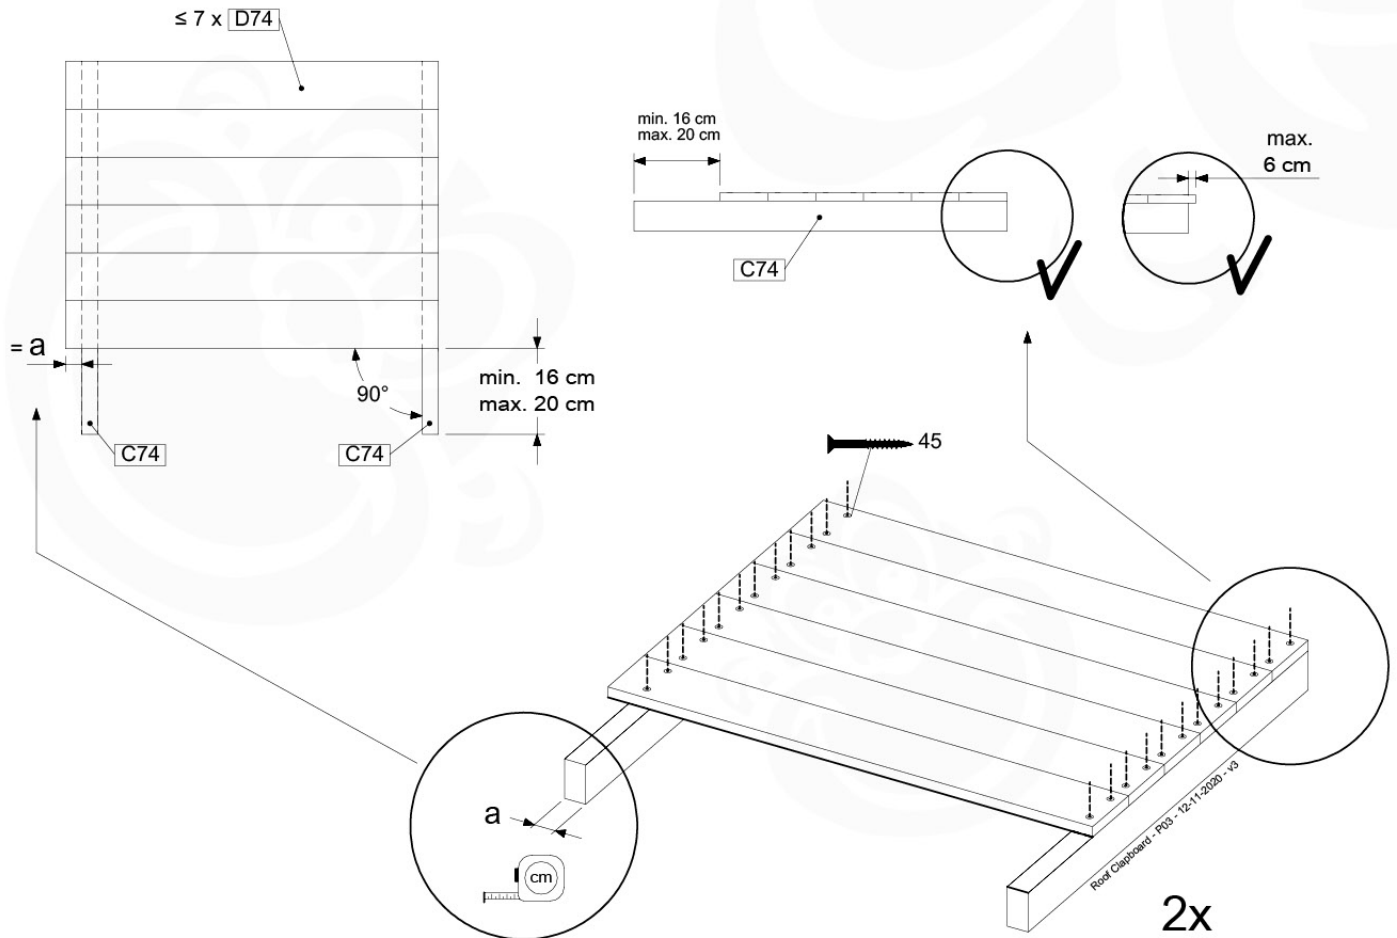

10 Roof Wooden Tipi

RF04

(100_608)

	PartNo	PartName	QTY.
Hardware Pack 100_608	001_411	Stealth Screw 8x60	6
	002_220	Gap Point Screw T25 - 5x45	68
	002_223	Gap Point Screw T25 - 5x80	4
	022_31x	bpc-base version 3	6
	022_84x	bpc cover	6
Wood	C74	Beam 740 mm	4
	D56	Board L=(650 - board width) mm	2
	D65	Board 650 mm	2
	D74	Board 740 mm	14

Roof Clapboard - P02 - 12-11-2020 - v3

10-1