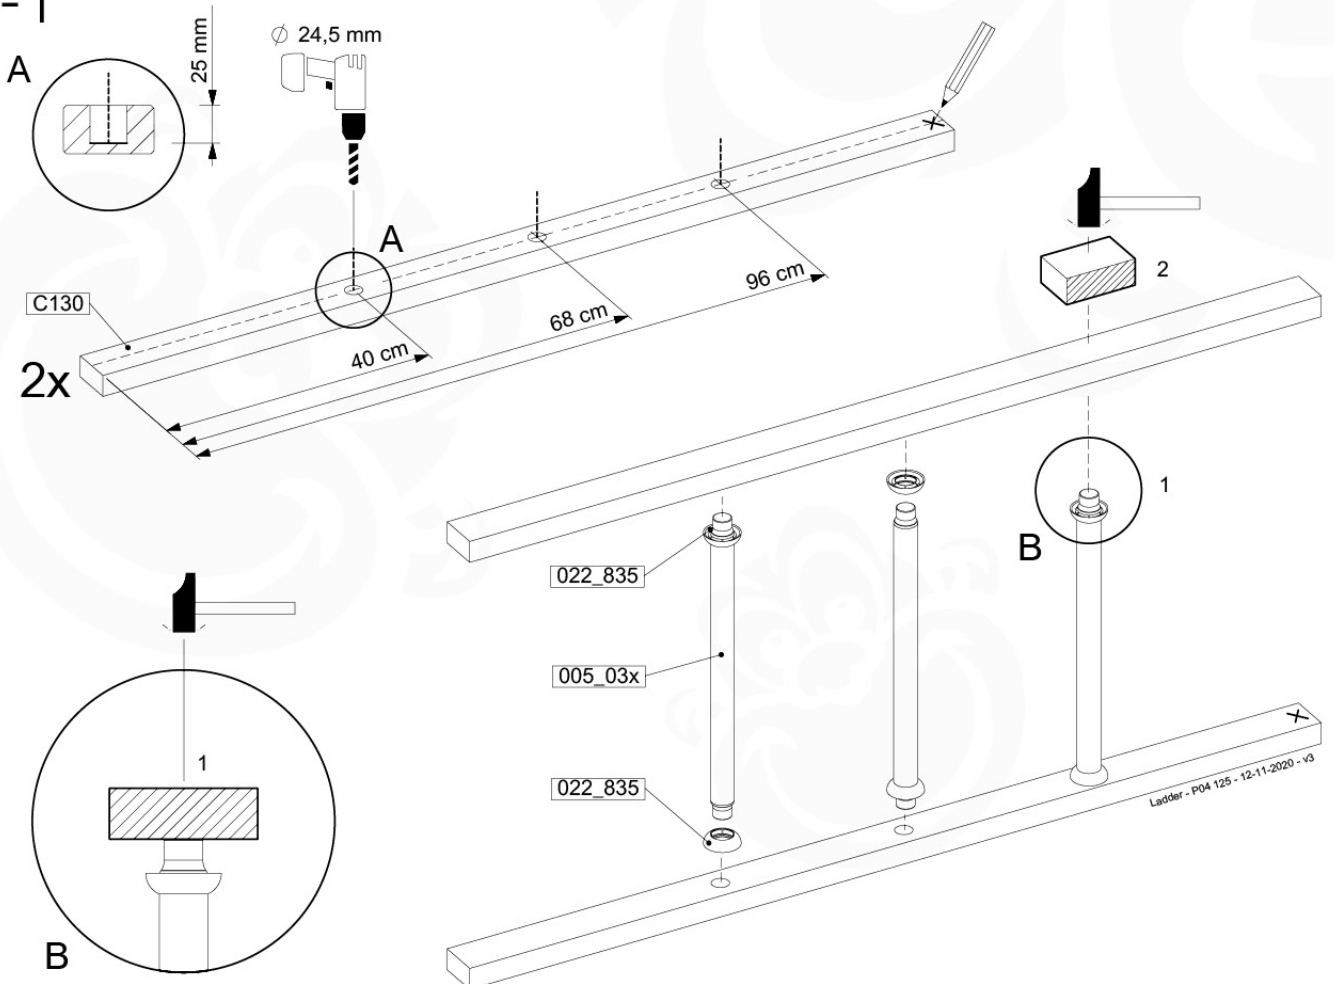

13-1

Ladder - P04 125 - 12-11-2020 - v3