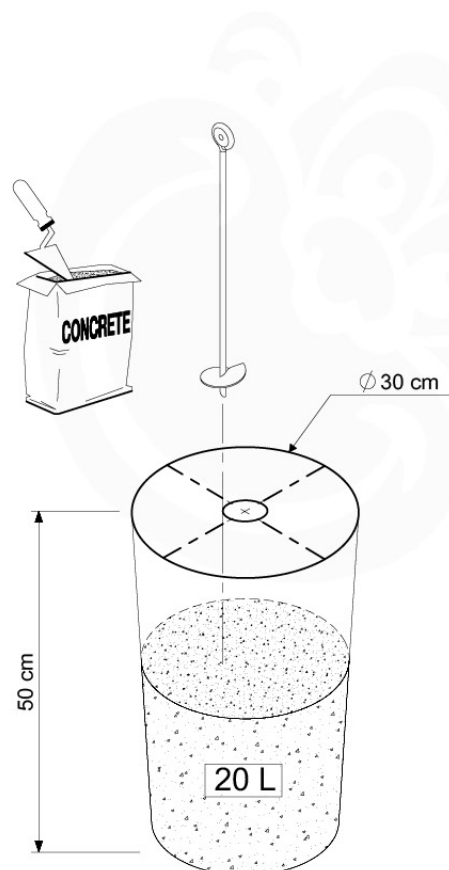

Foundation Plan - P06 - 27-11-2020 - v3

07 Base Tower

BT03

(194_100)

	PartNo	PartName	QTY.
Hardware Pack 100_600	001_406	Stealth Screw 8x45	6
	002_220	Gap Point Screw T25 - 5x45	72
	002_223	Gap Point Screw T25 - 5x80	16
Other	007_001	Ground-anchor	2
Hardware Pack 100_600	022_31x	bpc-base version 3	4
	022_84x	bpc cover	4
Wood	A220	Post 70x70 L2200	4
	C74	Beam 740 mm	4
	D60	Board 600 mm	10
	D74	Board 740 mm	8

Base Tower - P10 - BT03 - 18-12-2020 - v3.0

07-1

07-2

07-3

08 Extension Tower

ET01

(194_100)

	PartNo	PartName	QTY.
Hardware Pack 100_600	001_406	Stealth Screw 8x45	4
	002_220	Gap Point Screw T25 - 5x45	60
	002_223	Gap Point Screw T25 - 5x80	12
Other	007_001	Ground-anchor	2
Hardware Pack 100_600	022_31x	bpc-base version 3	2
	022_84x	bpc cover	2
Wood	A200	Post 70x70 L2000	2
	C74	Beam 740 mm	3
	D60	Board 600 mm	9
	D74	Board 740 mm	6