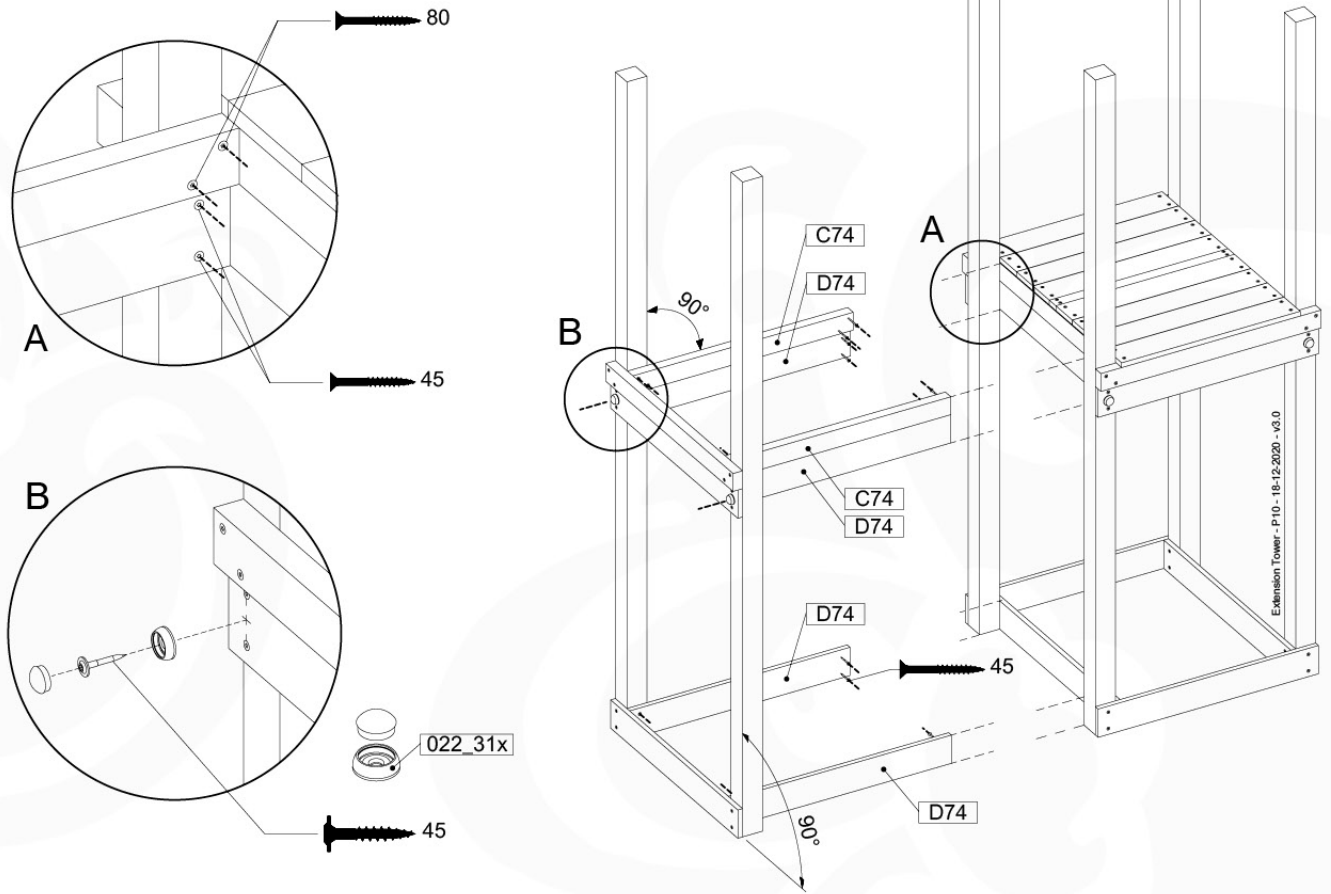

Base Tower - P10 - BT03 - 18-12-2020 - v3.0

07-1

07-2

07-3

08 Extension Tower

ET01

(194_100)

	PartNo	PartName	QTY.
Hardware Pack 100_600	001_406	Stealth Screw 8x45	4
	002_220	Gap Point Screw T25 - 5x45	60
	002_223	Gap Point Screw T25 - 5x80	12
Other	007_001	Ground-anchor	2
Hardware Pack 100_600	022_31x	bpc-base version 3	2
	022_84x	bpc cover	2
Wood	A200	Post 70x70 L2000	2
	C74	Beam 740 mm	3
	D60	Board 600 mm	9
	D74	Board 740 mm	6

Extension Tower - P02 - ET01 - 18-12-2020 - v3.0

08-100 - 08-100 - 08-100 - 08-100 - 08-100 - 08-100 - 08-100 - 08-100 - 08-100 - 08-100

08-1

08-2

08-3

09 Balustrade (1x)

BL01

(100_601)

	PartNo	PartName	QTY.
Hardware Pack	002_220	Gap Point Screw T25 - 5x45	16
	100_601	002_223	Gap Point Screw T25 - 5x80
Wood	C74	Beam 740 mm	1
	D65	Board 650 mm	4

Balustrade AL - P02 U - 12-11-2020 - v3.0