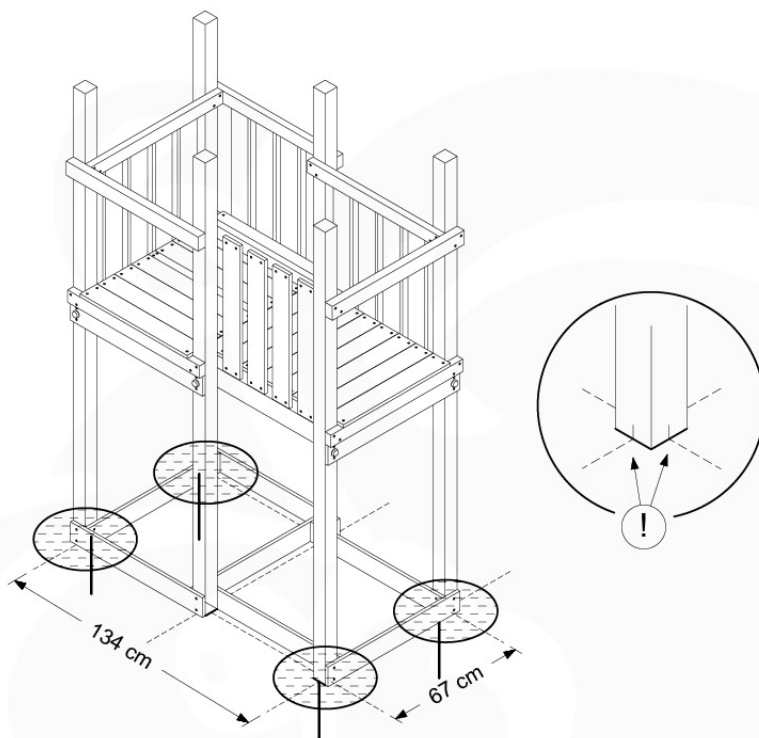

Foundation Plan - P03 - 27-11-2020 - v3