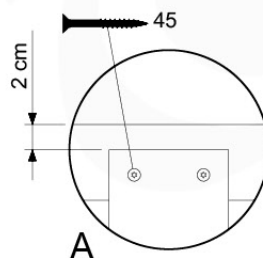

09 Balustrade (1x)

BL01

(100_601)

	PartNo	PartName	QTY.	
Hardware Pack	002_220	Gap Point Screw T25 - 5x45	16	
	100_601	002_223	Gap Point Screw T25 - 5x80	4
Wood	C74	Beam 740 mm	1	
	D65	Board 650 mm	4	

Balustrade AL - P02 U - 12-11-2020 - v3.0

09-1

min. 27mm
max. 65mm