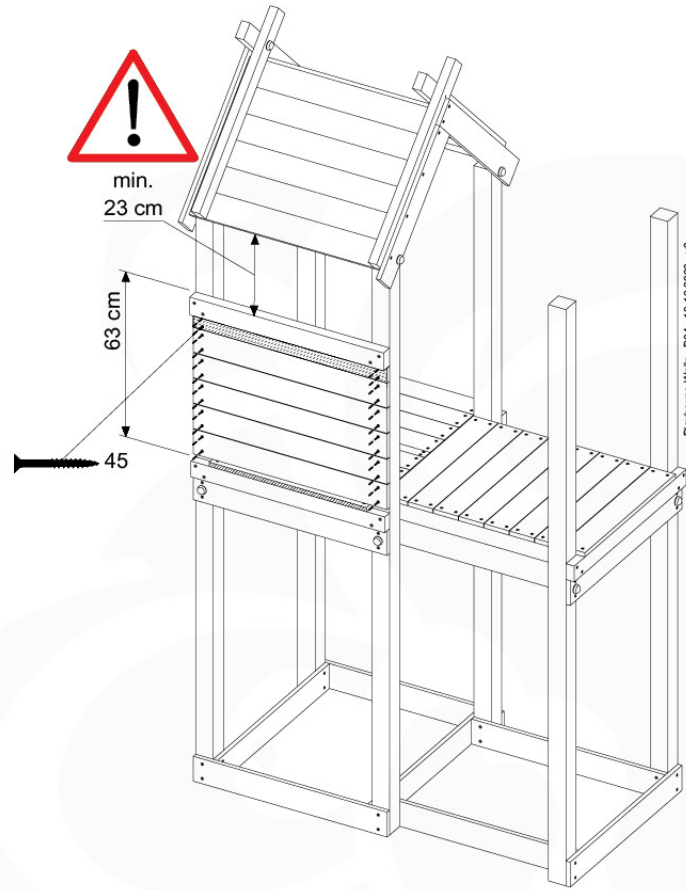

11-2

11-3

+ Swing / Climb Frame