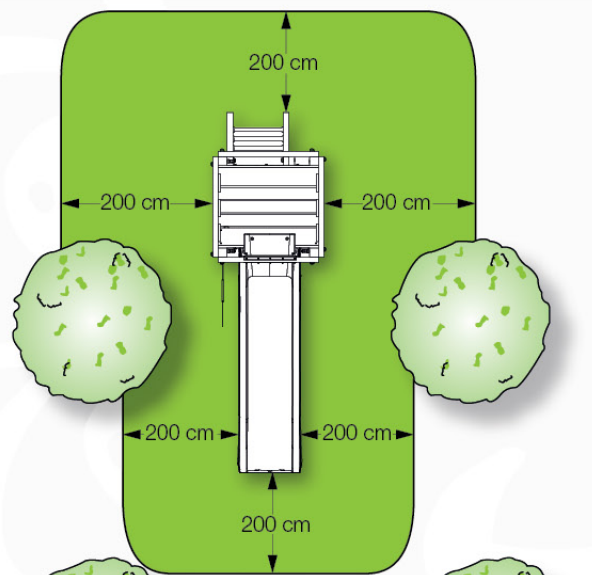

05 Safe Playground Planning

05-1

05-2

05-3

05-4

05-5