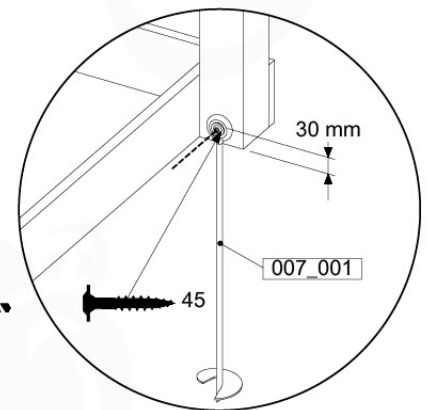

GA02

Parts:

Hardware Package Tower
100_600

Tower Anchors - P03 - 6-11-2020 - v3

15-1

Tower Anchors - P07 - 6-11-2020 - v3

15-2

40 L / 80 kg