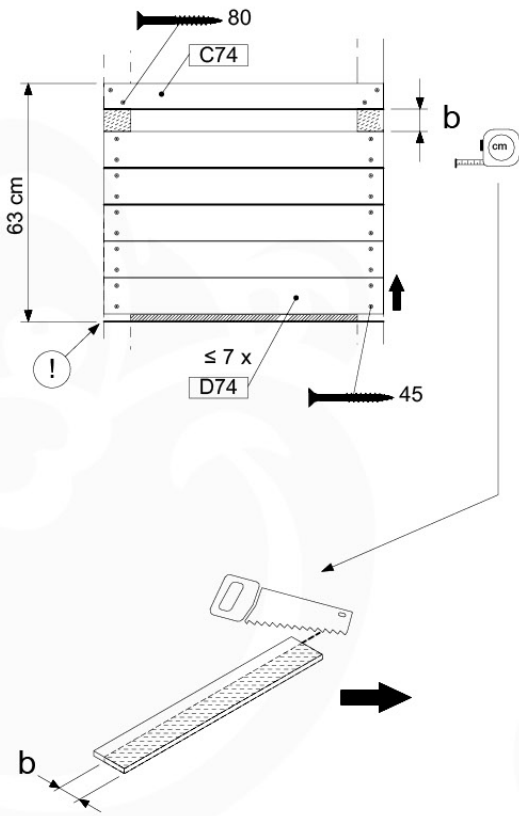

11-2

11-3

+ Swing / Climb Frame