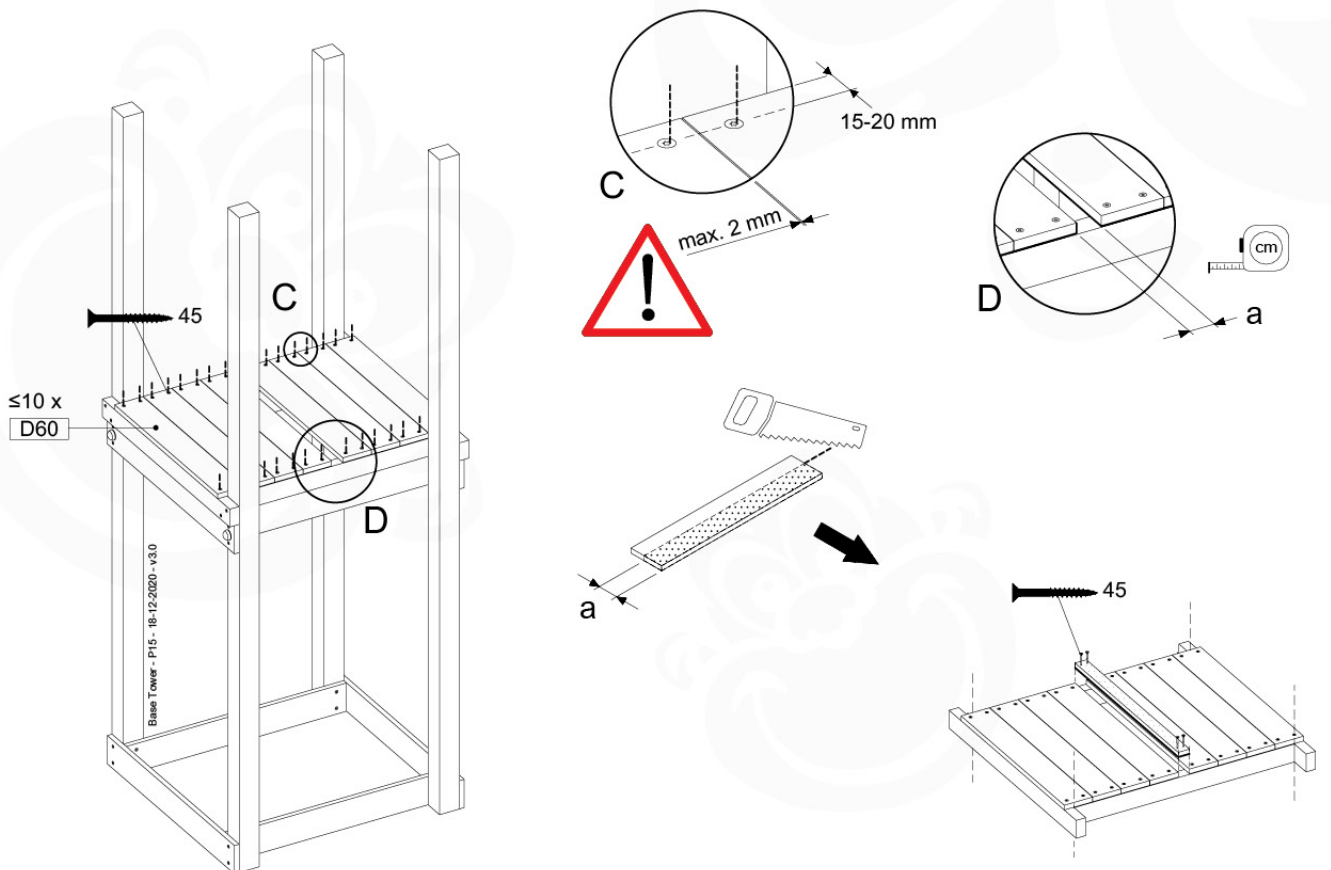

Foundation Plan - P06 - 27-11-2020 - v3

07 Base Tower

BT03

(194_100)

	PartNo	PartName	QTY.
Hardware Pack 100_600	001_406	Stealth Screw 8x45	6
	002_220	Gap Point Screw T25 - 5x45	72
	002_223	Gap Point Screw T25 - 5x80	16
Other	007_001	Ground-anchor	2
Hardware Pack 100_600	022_31x	bpc-base version 3	4
	022_84x	bpc cover	4
Wood	A220	Post 70x70 L2200	4
	C74	Beam 740 mm	4
	D60	Board 600 mm	10
	D74	Board 740 mm	8

Base Tower - P10 - BT03 - 18-12-2020 - v3.0

07-1

07-2

07-3

08 Extension Tower

ET01

(194_100)

	PartNo	PartName	QTY.
Hardware Pack 100_600	001_406	Stealth Screw 8x45	4
	002_220	Gap Point Screw T25 - 5x45	60
	002_223	Gap Point Screw T25 - 5x80	12
Other	007_001	Ground-anchor	2
Hardware Pack 100_600	022_31x	bpc-base version 3	2
	022_84x	bpc cover	2
Wood	A200	Post 70x70 L2000	2
	C74	Beam 740 mm	3
	D60	Board 600 mm	9
	D74	Board 740 mm	6