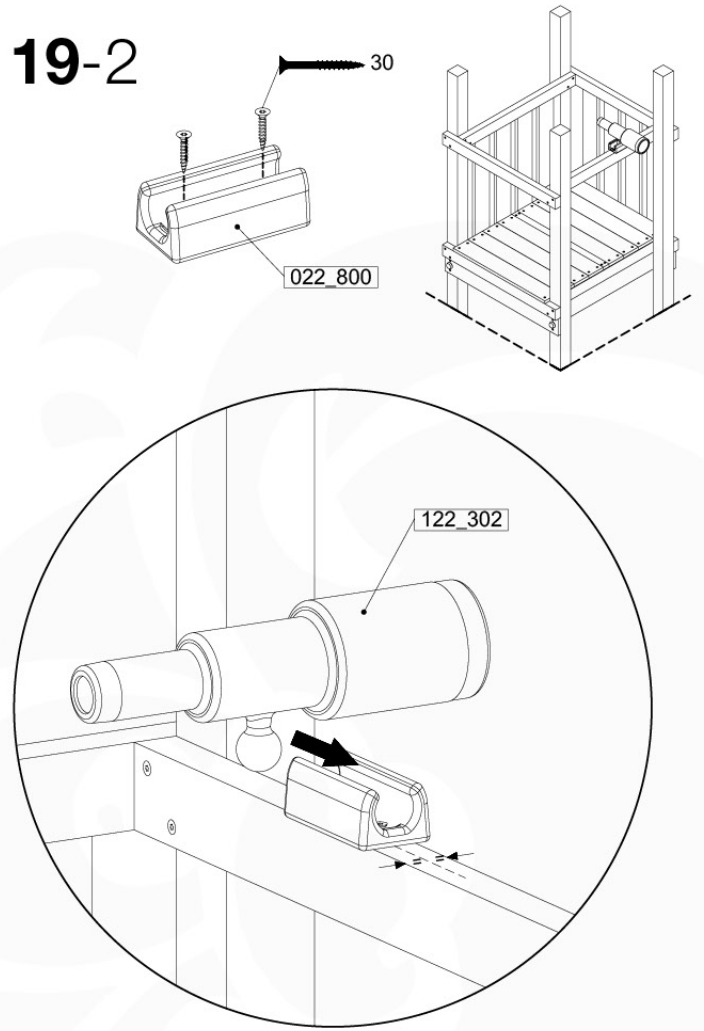

19-2

Accessory set - P13 - 18-11-2020 - v3