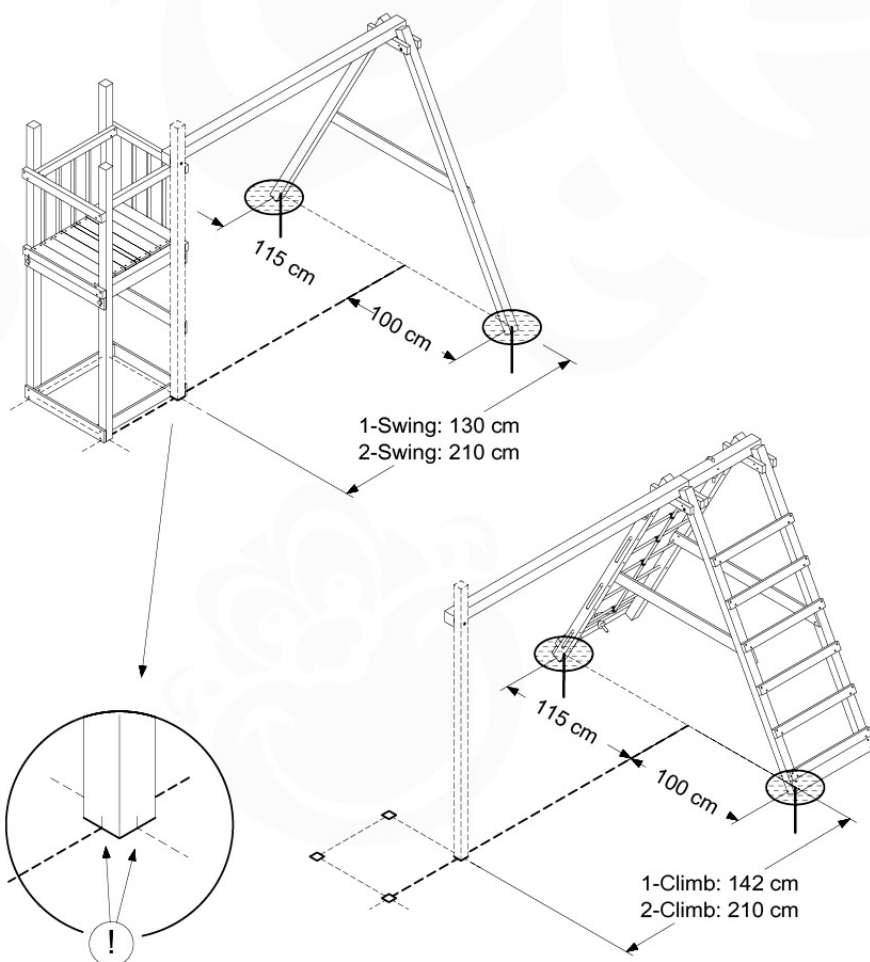

Foundation Plan - P06 - 27-11-2020 - v3

07 Base Tower

BT03

(194_100)

	PartNo	PartName	QTY.
Hardware Pack 100_600	001_406	Stealth Screw 8x45	6
	002_220	Gap Point Screw T25 - 5x45	72
	002_223	Gap Point Screw T25 - 5x80	16
Other	007_001	Ground-anchor	2
Hardware Pack 100_600	022_31x	bpc-base version 3	4
	022_84x	bpc cover	4
Wood	A220	Post 70x70 L2200	4
	C74	Beam 740 mm	4
	D60	Board 600 mm	10
	D74	Board 740 mm	8

Base Tower - P10 - BT03 - 18-12-2020 - v3.0

07-1

07-2

07-3

08 Extension Tower

ET01

(194_100)

	PartNo	PartName	QTY.
Hardware Pack 100_600	001_406	Stealth Screw 8x45	4
	002_220	Gap Point Screw T25 - 5x45	60
	002_223	Gap Point Screw T25 - 5x80	12
Other	007_001	Ground-anchor	2
Hardware Pack 100_600	022_31x	bpc-base version 3	2
	022_84x	bpc cover	2
Wood	A200	Post 70x70 L2000	2
	C74	Beam 740 mm	3
	D60	Board 600 mm	9
	D74	Board 740 mm	6