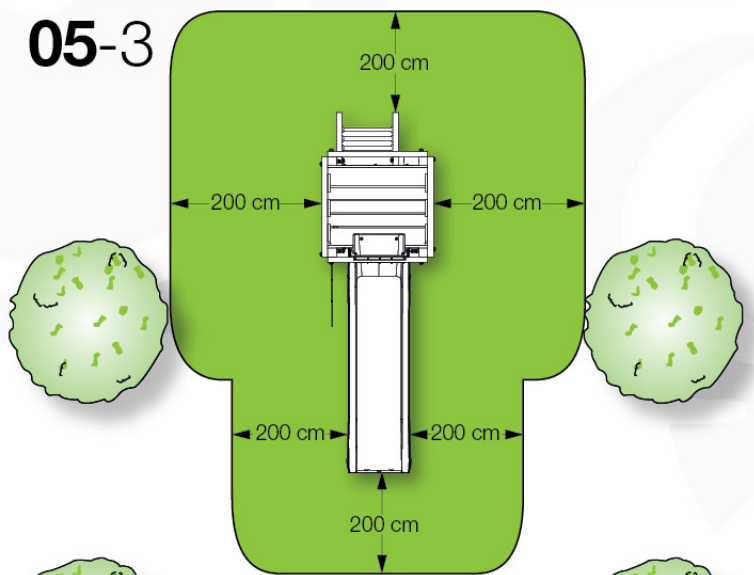

05 Safe Playground Planning

05-1

05-2

05-3

05-4

05-5