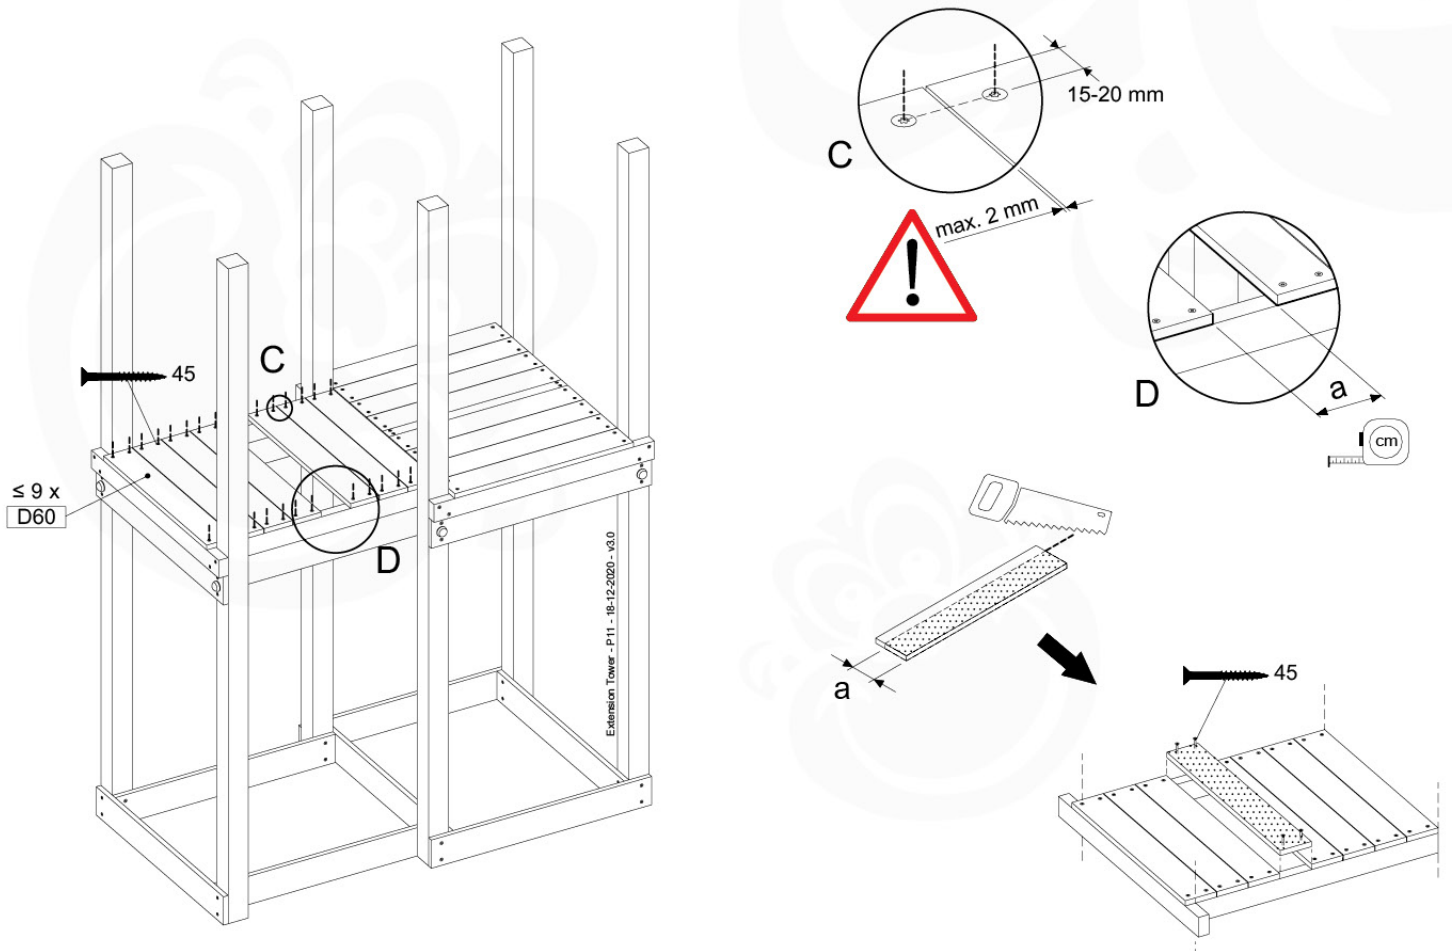

Base Tower - P10 - BT03 - 18-12-2020 - v3.0

07-1

07-2

07-3

08 Extension Tower

ET01

(194_100)

	PartNo	PartName	QTY.
Hardware Pack 100_600	001_406	Stealth Screw 8x45	4
	002_220	Gap Point Screw T25 - 5x45	60
	002_223	Gap Point Screw T25 - 5x80	12
Other	007_001	Ground-anchor	2
Hardware Pack 100_600	022_31x	bpc-base version 3	2
	022_84x	bpc cover	2
Wood	A200	Post 70x70 L2000	2
	C74	Beam 740 mm	3
	D60	Board 600 mm	9
	D74	Board 740 mm	6

Extension Tower - P02 - ET01 - 18-12-2020 - v3.0

08-100 - 08-100 - 08-100 - 08-100 - 08-100 - 08-100 - 08-100 - 08-100 - 08-100 - 08-100

08-1

08-2

08-3

09 Balustrade (1x)

BL01

(100_601)