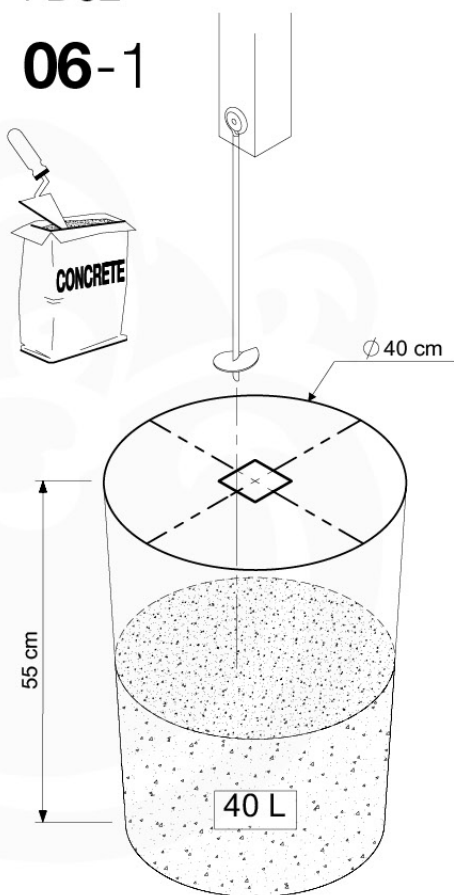

06 Playground Foundation

FD02

06-1