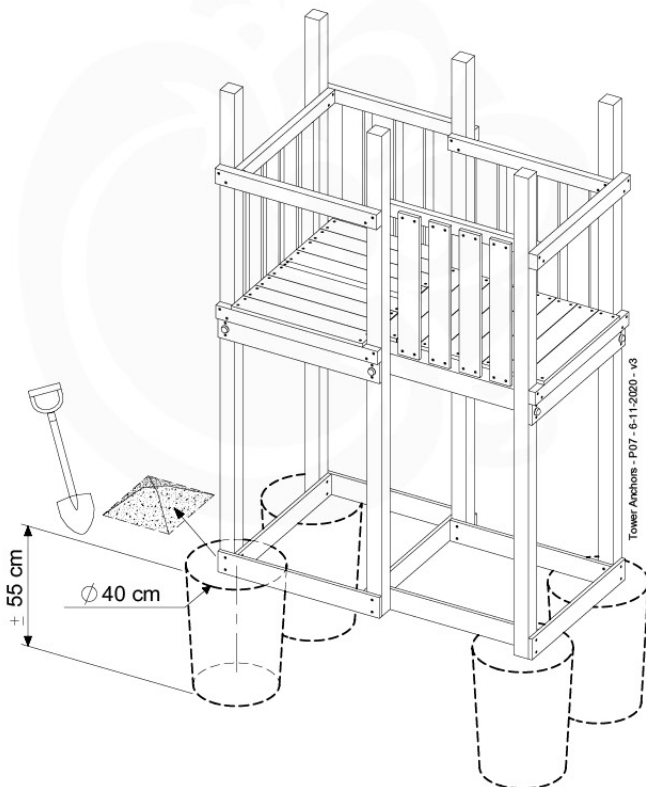

GA02

Parts:

Hardware Package Tower
100_600

Tower Anchors - P03 - 6-11-2020 - v3

15-1

Tower Anchors - P07 - 6-11-2020 - v3

15-2

40 L / 80 kg