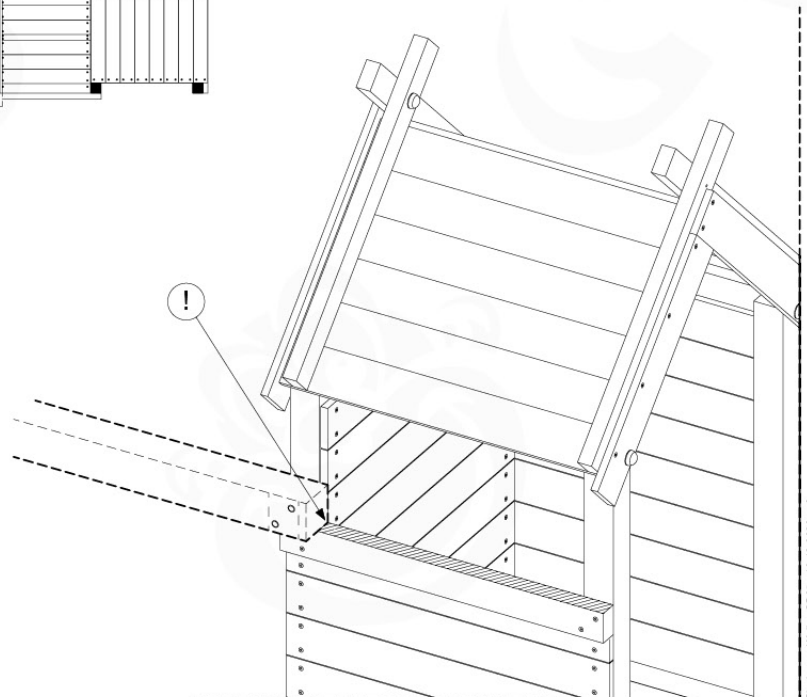

11-1

11-2

11-3

+ Swing / Climb Frame

12 Market

MT02

(100_611)

	PartNo	PartName	QTY.
	002_220	Gap Point Screw T25 - 5x45	4
	002_223	Gap Point Screw T25 - 5x80	4
	002_308	Gap Point Screw T25 - 5x20	8
	023_031	Finishing Washer GPS 5.0	8
	123_220	Canvas sheet 735x1365	1
	C74	Beam 740 mm	1
	D60	Board 600 mm	1