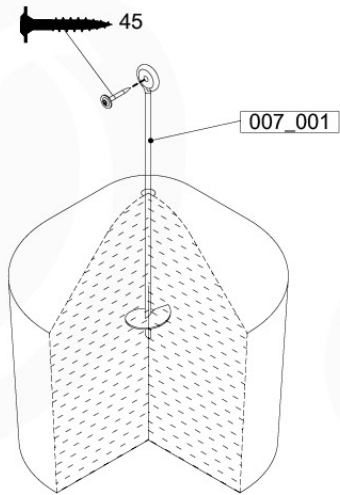

15 Ground Anchors

GA02

Parts:

Hardware Package Tower
100_600