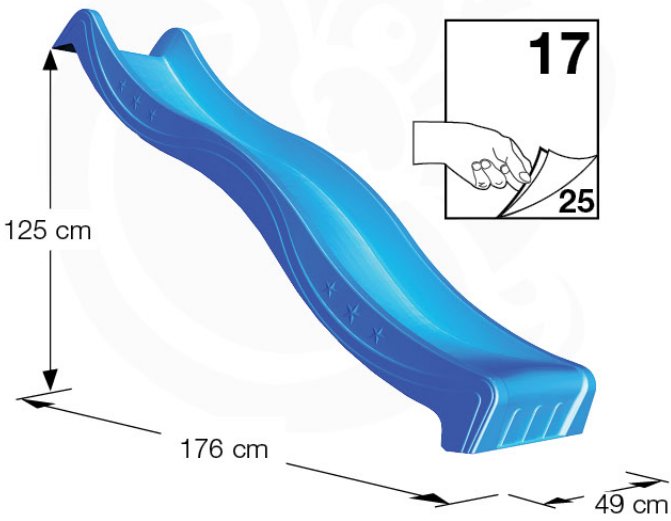

16 Add-on

Wavy Star Slide XL

- 324_100 Yellow
- 324_200 Blue
- 324_300 Green
- 324_400 Red
- 324_500 Fuchsia
- 324_600 Dark Green