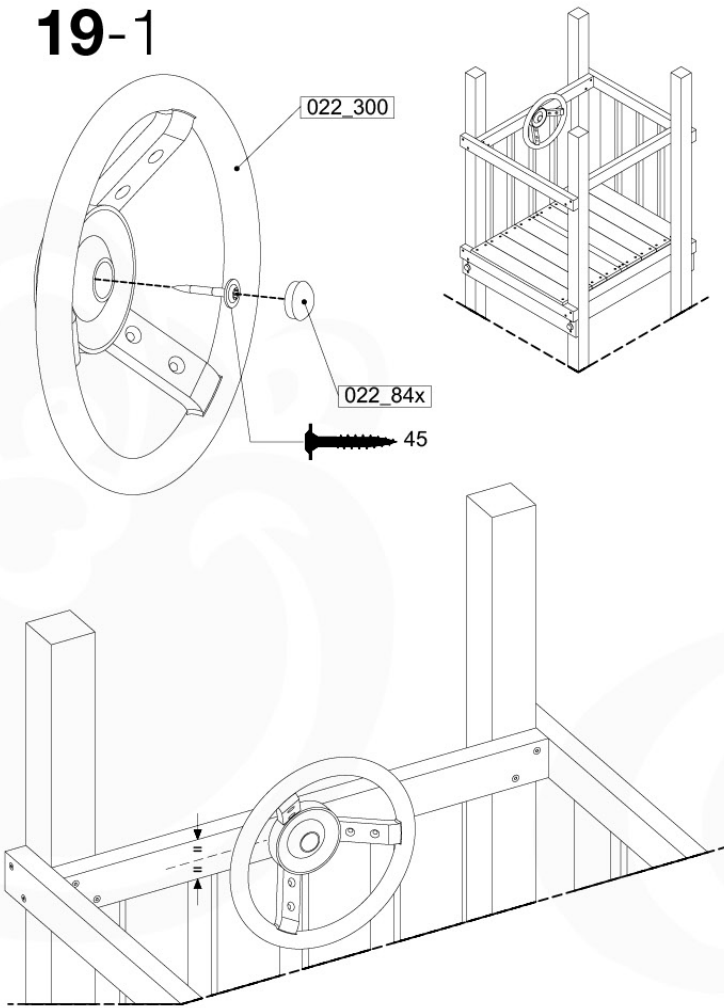

19-1

19-2

Accessory set - P13 - 18-11-2020 - v3

19-3

19-4

Accessory set - P04 - 18-11-2020 - v3