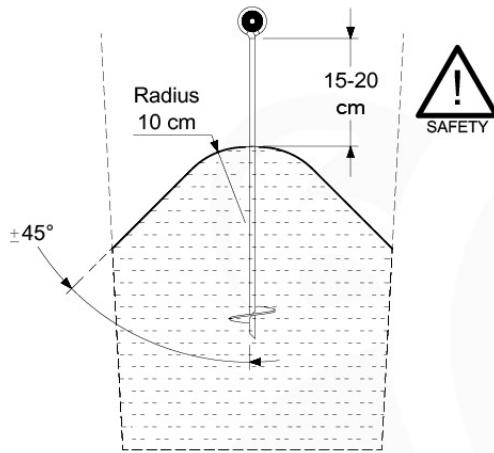

GA02

Parts:

Hardware Package Tower
100_600

Tower Anchors - P03 - 6-11-2020 - v3

15-1

Tower Anchors - P07 - 6-11-2020 - v3

15-2

40 L / 80 kg