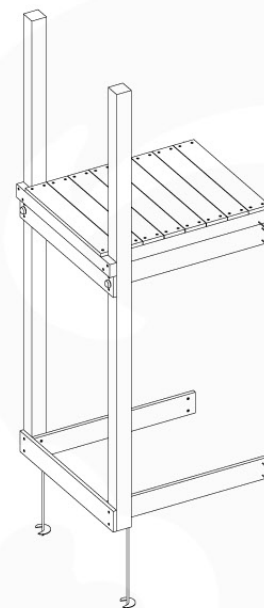

08 Extension Tower

ET01

(194_100)

	PartNo	PartName	QTY.
Hardware Pack 100_600	001_406	Stealth Screw 8x45	4
	002_220	Gap Point Screw T25 - 5x45	60
	002_223	Gap Point Screw T25 - 5x80	12
Other	007_001	Ground-anchor	2
Hardware Pack 100_600	022_31x	bpc-base version 3	2
	022_84x	bpc cover	2
Wood	A200	Post 70x70 L2000	2
	C74	Beam 740 mm	3
	D60	Board 600 mm	9
	D74	Board 740 mm	6

Extension Tower - P02 - ET01 - 18-12-2020 - v3.0