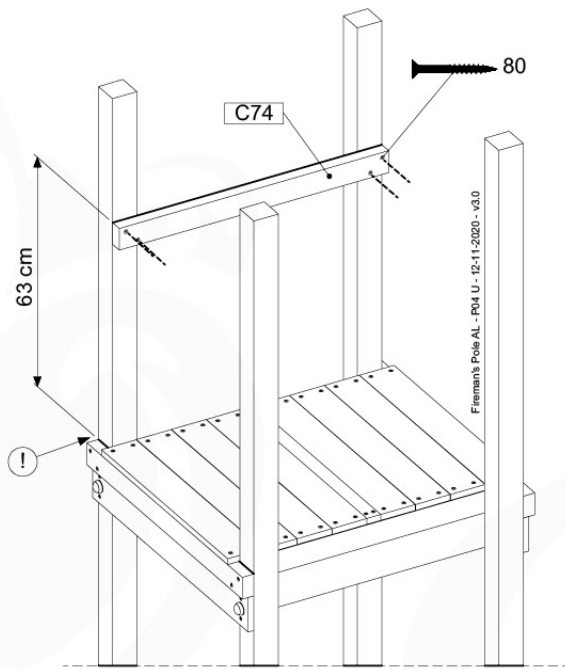

18-1

19 Accessories

AC01

(194_119)

	PartNo	PartName	QTY.
Hardware Pack 100_617	001_406	Stealth Screw 8x45	1
	002_041	Dome head screw 4.5 x 20 mm	3
	002_042	Dome head screw 3.5 x 13mm	4
	002_219	Gap Point Screw T25 - 5x30	2
	022_84x	bpc cover	1
Other	022_300	Steering Wheel	1
	022_800	Rail P/T 105	1
	022_910	Sandpad	1
	103_901	Logo ID Plate	1
	104_107	Tool Set Climbing Units	1
	120_024	Tower Flag	1
	122_302	Telescope	1

Accessories set - P04 - 12-11-2020 - v3