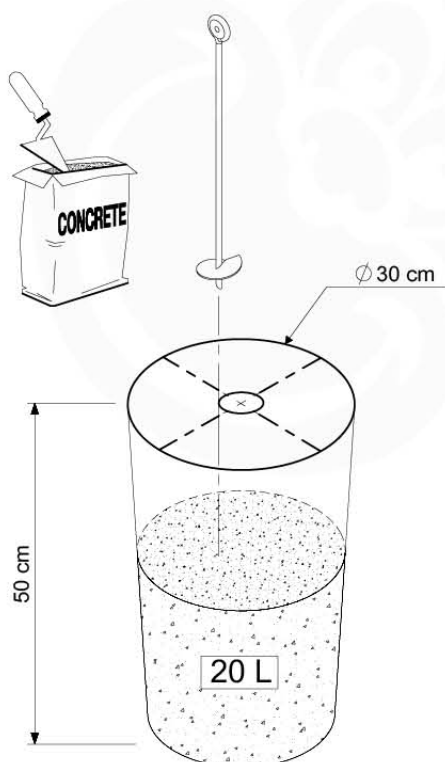

03 Playground Foundation

03-1

Foundation Plan - P06 - 27-1-2020 - v3

03-2

Foundation Plan - P06 - 27-1-2020 - v3