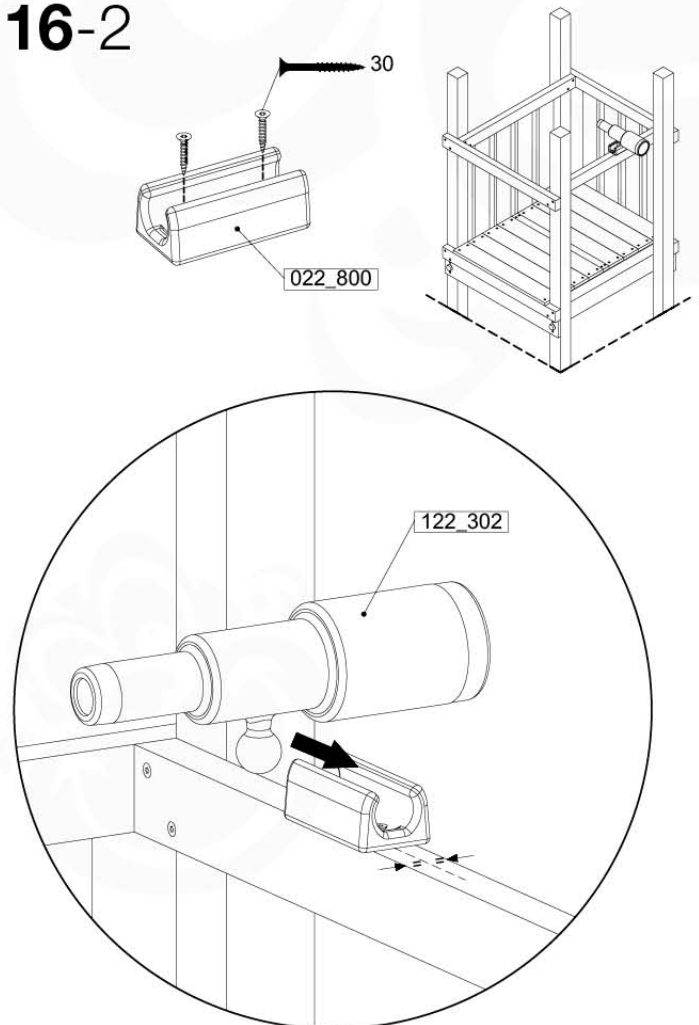

16-2

Accessory ref. - P03 - 18-11-2020 - v3