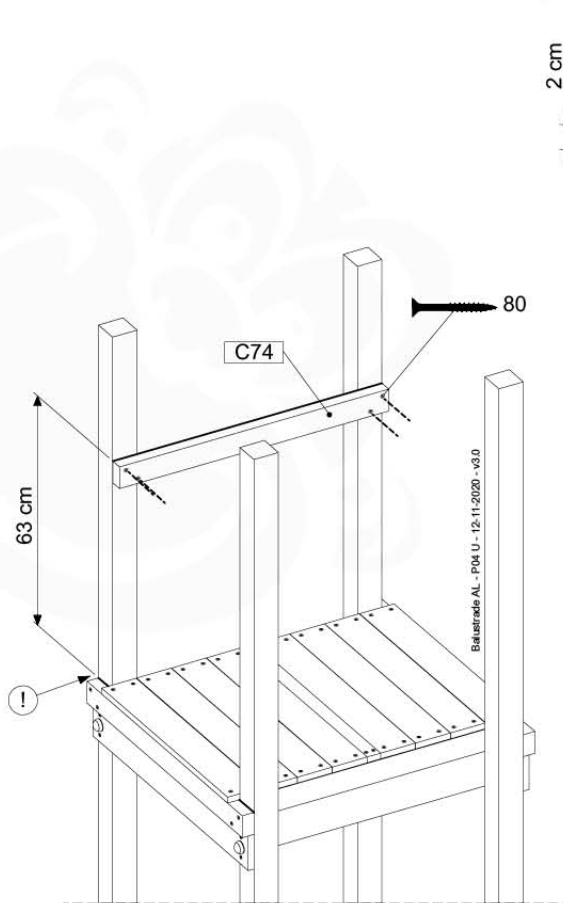

06 Balustrade

BL01 - 1x

(100_601)

	PartNo	PartName	QTY.
Hardware Pack 100_601	002_220	Gap Point Screw T25 - 5x45	16
	002_223	Gap Point Screw T25 - 5x80	4
Wood	C74	Beam 740 mm	1
	D65	Board 650 mm	4

Balustrade AL - P02 U - 12-11-2020 - v3.0

06-1

min. 27mm
max. 65mm