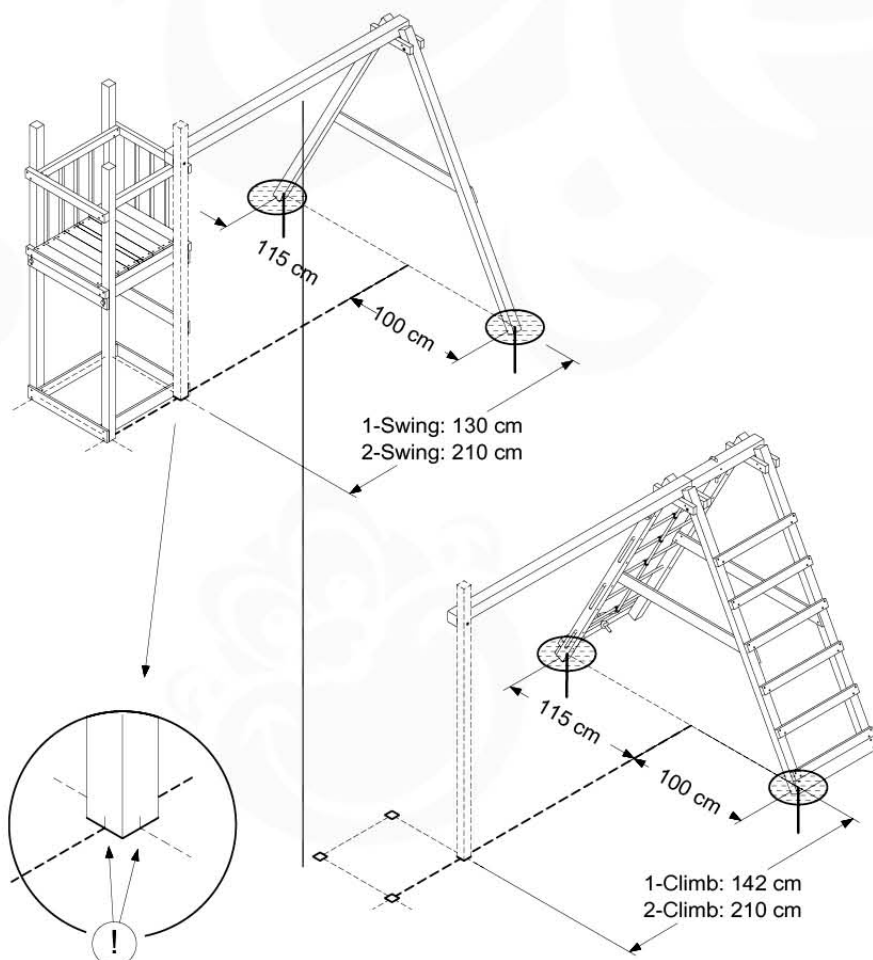

# 04 Base Tower

BT03

( 194\_100 )

	PartNo	PartName	QTY.
Hardware Pack 100_600	001_406	Stealth Screw 8x45	6
	002_220	Gap Point Screw T25 - 5x45	72
	002_223	Gap Point Screw T25 - 5x80	16
Other	007_001	Ground-anchor	2
Hardware Pack 100_600	022_31x	bpc-base version 3	4
	022_84x	bpc cover	4
Wood	A220	Post 70x70 L2200	4
	C74	Beam 740 mm	4
	D60	Board 600 mm	10
	D74	Board 740 mm	8