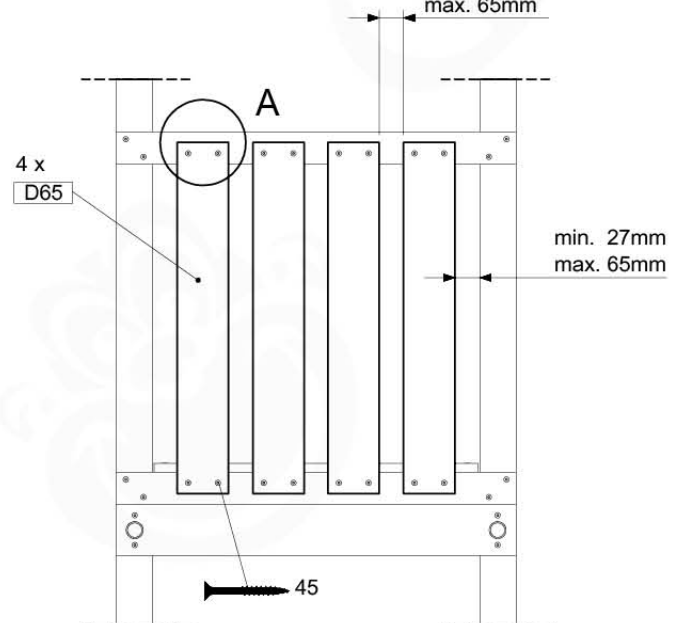

min. 27mm
max. 65mm