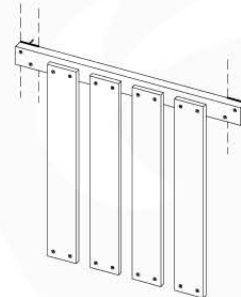

07 Balustrade

BL02 - 2x

(100_601)

	PartNo	PartName	QTY.	
Hardware Pack	002_220	Gap Point Screw T25 - 5x45	16	
	100_601	002_223	Gap Point Screw T25 - 5x80	4
Wood	C74	Beam 740 mm	1	
	D65	Board 650 mm	4	

Balustrade AL - P03 T - 12-11-2020 - v3.0