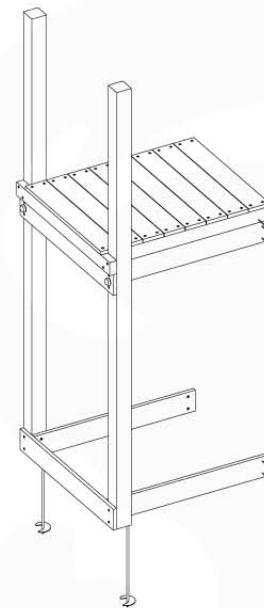

05 Extension Tower

ET01

(194_100)

	PartNo	PartName	QTY.
Hardware Pack 100_600	001_406	Stealth Screw 8x45	4
	002_220	Gap Point Screw T25 - 5x45	60
	002_223	Gap Point Screw T25 - 5x80	12
Other	007_001	Ground-anchor	2
Hardware Pack 100_600	022_31x	bpc-base version 3	2
	022_84x	bpc cover	2
Wood	A200	Post 70x70 L2000	2
	C74	Beam 740 mm	3
	D60	Board 600 mm	9
	D74	Board 740 mm	6

Extension Tower - P02 - ET01 - 18-12-2020 - v3.0