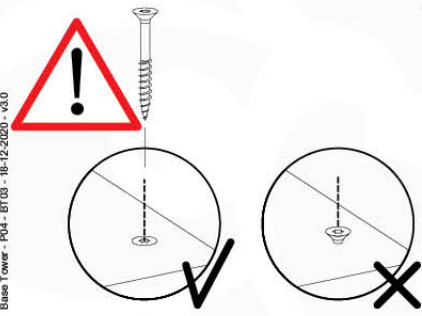

04 Base Tower

BT03

(194_100)

	PartNo	PartName	QTY.
Hardware Pack 100_600	001_406	Stealth Screw 8x45	6
	002_220	Gap Point Screw T25 - 5x45	72
	002_223	Gap Point Screw T25 - 5x80	16
Other	007_001	Ground-anchor	2
Hardware Pack 100_600	022_31x	bpc-base version 3	4
	022_84x	bpc cover	4
Wood	A220	Post 70x70 L2200	4
	C74	Beam 740 mm	4
	D60	Board 600 mm	10
	D74	Board 740 mm	8

Base Tower - P04 - BT03 - 18-12-2020 - v3.0