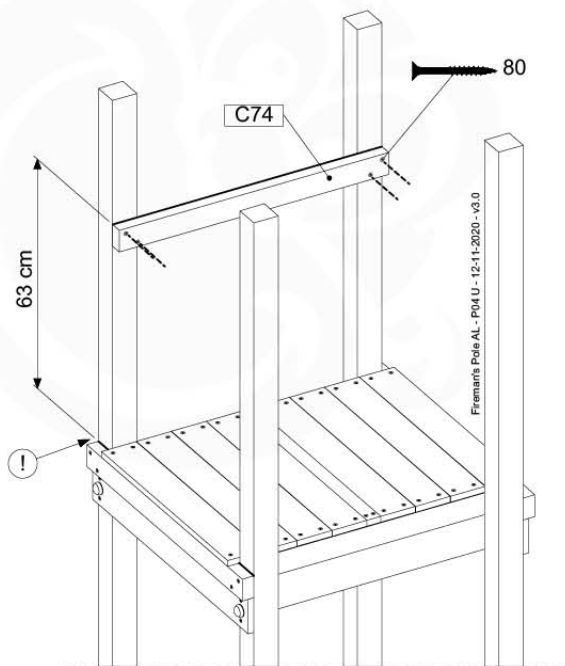

15-1

Fireman's Pole (201_275)
040_335 Part 2