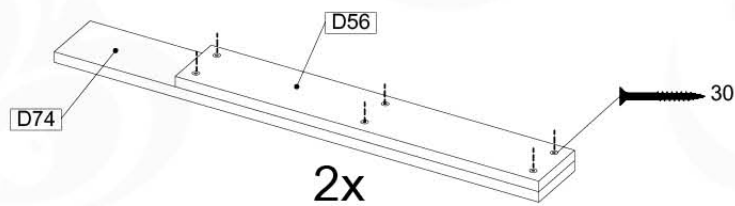

10-1

Roof Canvas - P05 - 12-11-2020 - v3