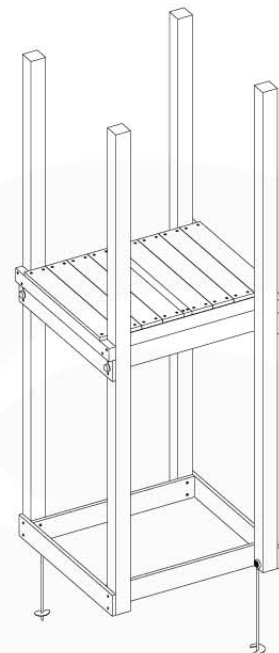

04 Base Tower

BT03

(194_100)

	PartNo	PartName	QTY.
Hardware Pack 100_600	001_406	Stealth Screw 8x45	6
	002_220	Gap Point Screw T25 - 5x45	72
	002_223	Gap Point Screw T25 - 5x80	16
Other	007_001	Ground-anchor	2
Hardware Pack 100_600	022_31x	bpc-base version 3	4
	022_84x	bpc cover	4
Wood	A220	Post 70x70 L2200	4
	C74	Beam 740 mm	4
	D60	Board 600 mm	10
	D74	Board 740 mm	8

Base Tower - P04 - BT03 - 18-12-2020 - v3.0