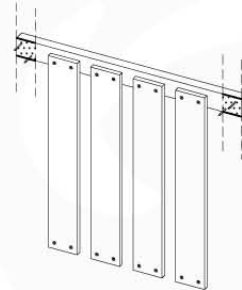

# 06 Balustrade

BL01 - 1x

( 100\_601 )

	PartNo	PartName	QTY.
Hardware Pack 100_601	002_220	Gap Point Screw T25 - 5x45	16
	002_223	Gap Point Screw T25 - 5x80	4
Wood	C74	Beam 740 mm	1
	D65	Board 650 mm	4

Balustrade AL - P02 U - 12-11-2020 - v3.0