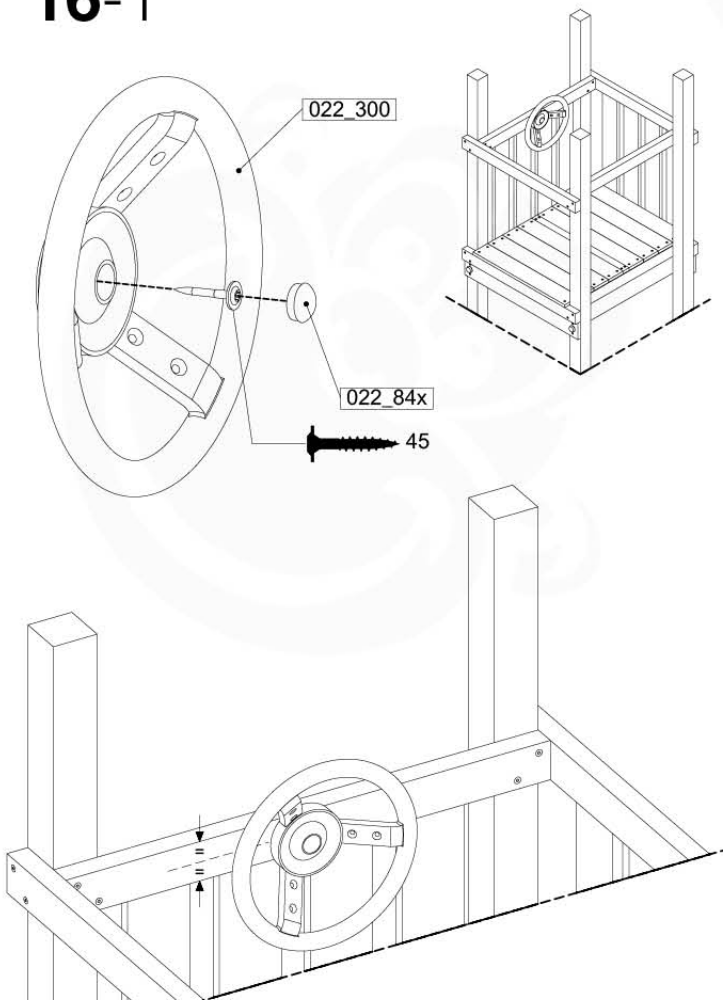

16 Accessories

AC01

(194_119)

	PartNo	PartName	QTY.
Hardware Pack 100_617	001_406	Stealth Screw 8x45	1
	002_041	Dome head screw 4.5 x 20 mm	3
	002_042	Dome head screw 3.5 x 13mm	4
	002_219	Gap Point Screw T25 - 5x30	2
	022_84x	bpc cover	1
Other	022_300	Steering Wheel	1
	022_800	Rail P/T 105	1
	022_910	Sandpad	1
	103_901	Logo ID Plate	1
	104_107	Tool Set Climbing Units	1
	120_024	Tower Flag	1
	122_302	Telescope	1

Accessory ref. - P02 - 18-11-2020 - v3

16-1