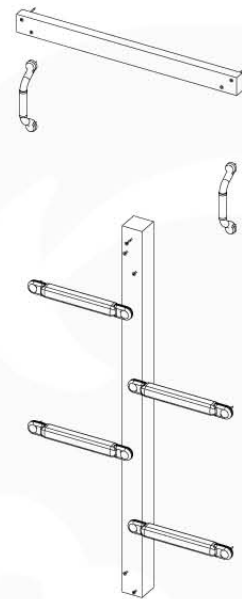

09 2-Step Ladder

LA06

(194_102)

	PartNo	PartName	QTY.
Hardware Pack 100_602	001_406	Stealth Screw 8x45	8
	002_220	Gap Point Screw T25 - 5x45	4
	002_223	Gap Point Screw T25 - 5x80	5
	022_84x	bpc cover	8
Other	022_53x	Ladder/ Rope Rung 30cm	4
	120_102	Handgrip set (2x Complete)	1
Wood	A123	Post 70x70 L1230	1
	C74	Beam 740 mm	1

TwoStep-Ladder - P02 - 12-11-2020 - v03