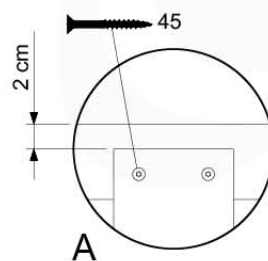

07 Balustrade

BL02 - 2x

(100_601)

	PartNo	PartName	QTY.	
Hardware Pack	002_220	Gap Point Screw T25 - 5x45	16	
	100_601	002_223	Gap Point Screw T25 - 5x80	4
Wood	C74	Beam 740 mm	1	
	D65	Board 650 mm	4	

Balustrade AL - P03 T - 12-11-2020 - v3.0

07-1

min. 27mm
max. 65mm