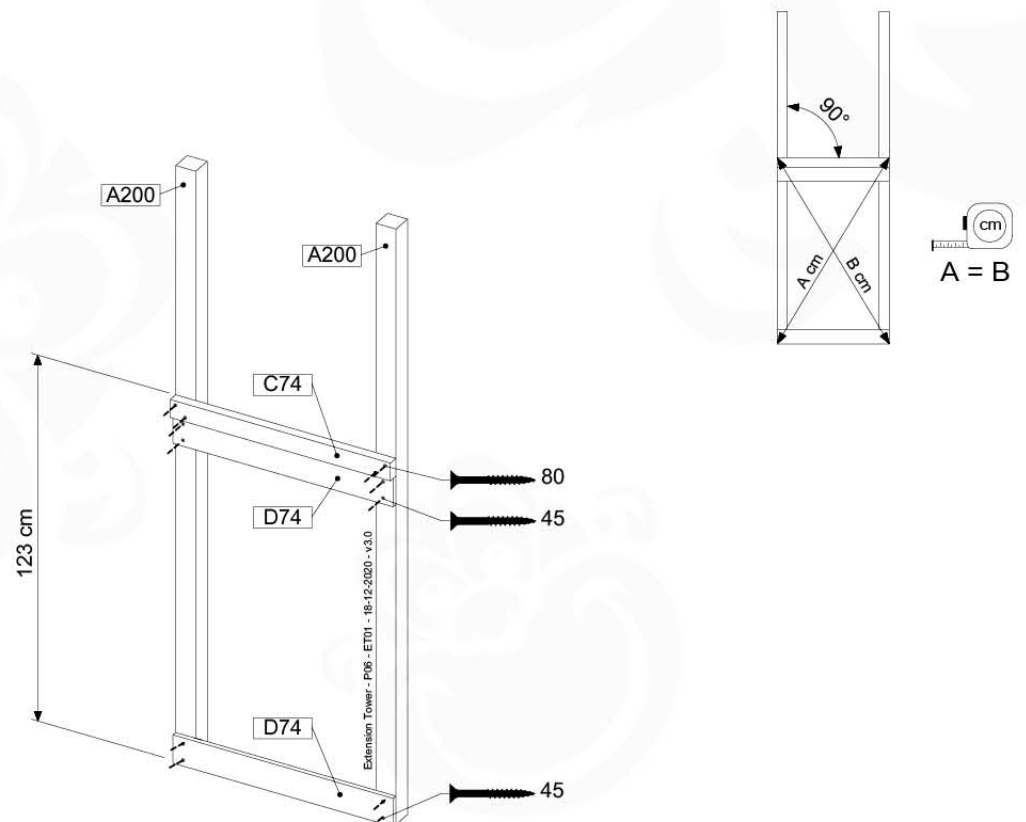

05 Extension Tower

ET01

(194_100)

	PartNo	PartName	QTY.
Hardware Pack 100_600	001_406	Stealth Screw 8x45	4
	002_220	Gap Point Screw T25 - 5x45	60
	002_223	Gap Point Screw T25 - 5x80	12
Other	007_001	Ground-anchor	2
Hardware Pack 100_600	022_31x	bpc-base version 3	2
	022_84x	bpc cover	2
Wood	A200	Post 70x70 L2000	2
	C74	Beam 740 mm	3
	D60	Board 600 mm	9
	D74	Board 740 mm	6

Extension Tower - P02 - ET01 - 18-12-2020 - v3.0

05-1