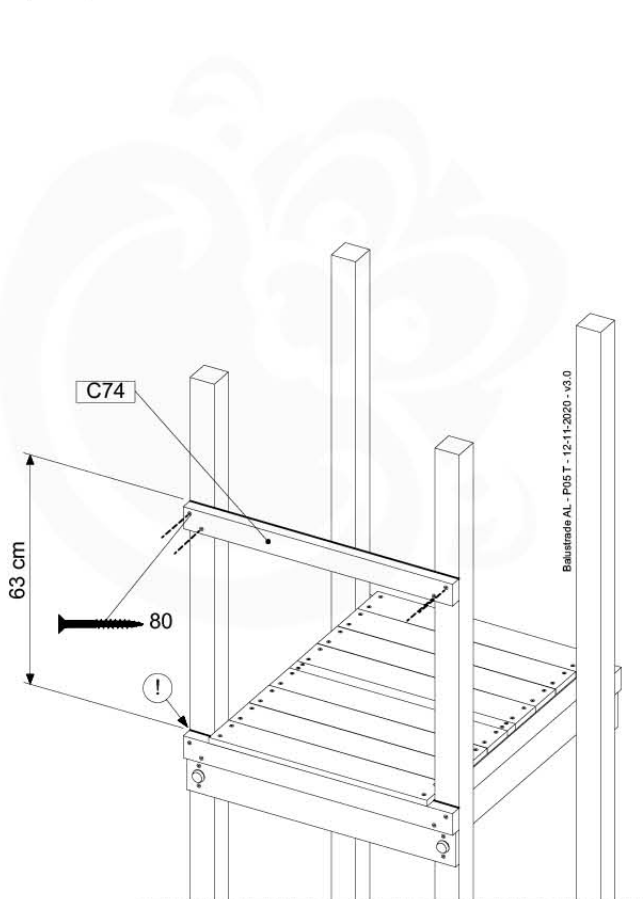

07 Balustrade

BL02 - 2x

(100_601)

	PartNo	PartName	QTY.	
Hardware Pack	002_220	Gap Point Screw T25 - 5x45	16	
	100_601	002_223	Gap Point Screw T25 - 5x80	4
Wood	C74	Beam 740 mm	1	
	D65	Board 650 mm	4	

Balustrade AL - P03 T - 12-11-2020 - v3.0

07-1

min. 27mm
max. 65mm