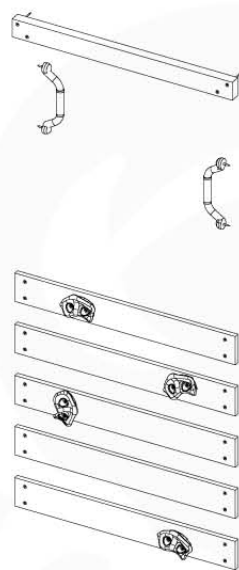

08 Rockwall

RW01

(194_105)

	PartNo	PartName	QTY.
Hardware pack 100_604	001_102	Washer Head Screw T40 M8x30	8
	002_220	Gap Point Screw T25 - 5x45	24
	002_223	Gap Point Screw T25 - 5x80	4
	003_010	M8 spring lock washer	8
	004_050	M8 22mm Drive in Nut	8
Other	022_50x	Climbing Rock	4
	120_102	Handgrip set (2x Grip, 4x BoltCaps, 4x StealthScrew30)	1
Wood	C74	Beam 740 mm	1
	D74	Board 740 mm	5

Rockwall - P02 - 12-11-2020 - v3