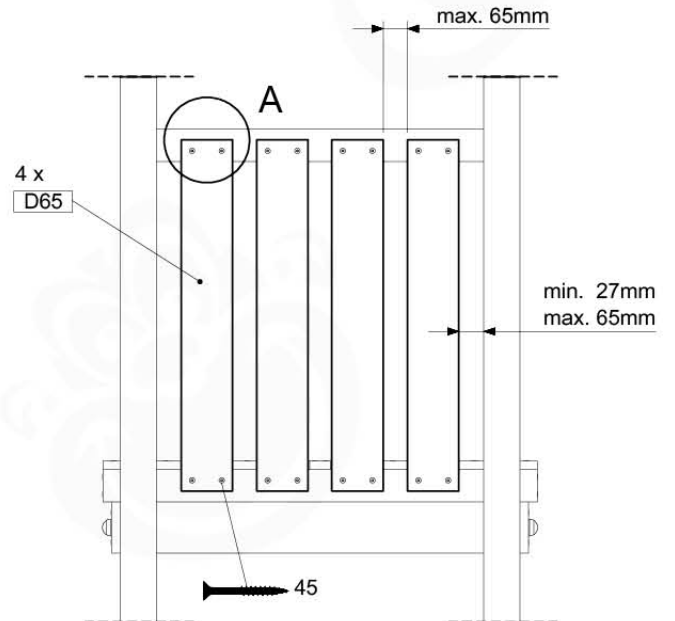

min. 27mm
max. 65mm