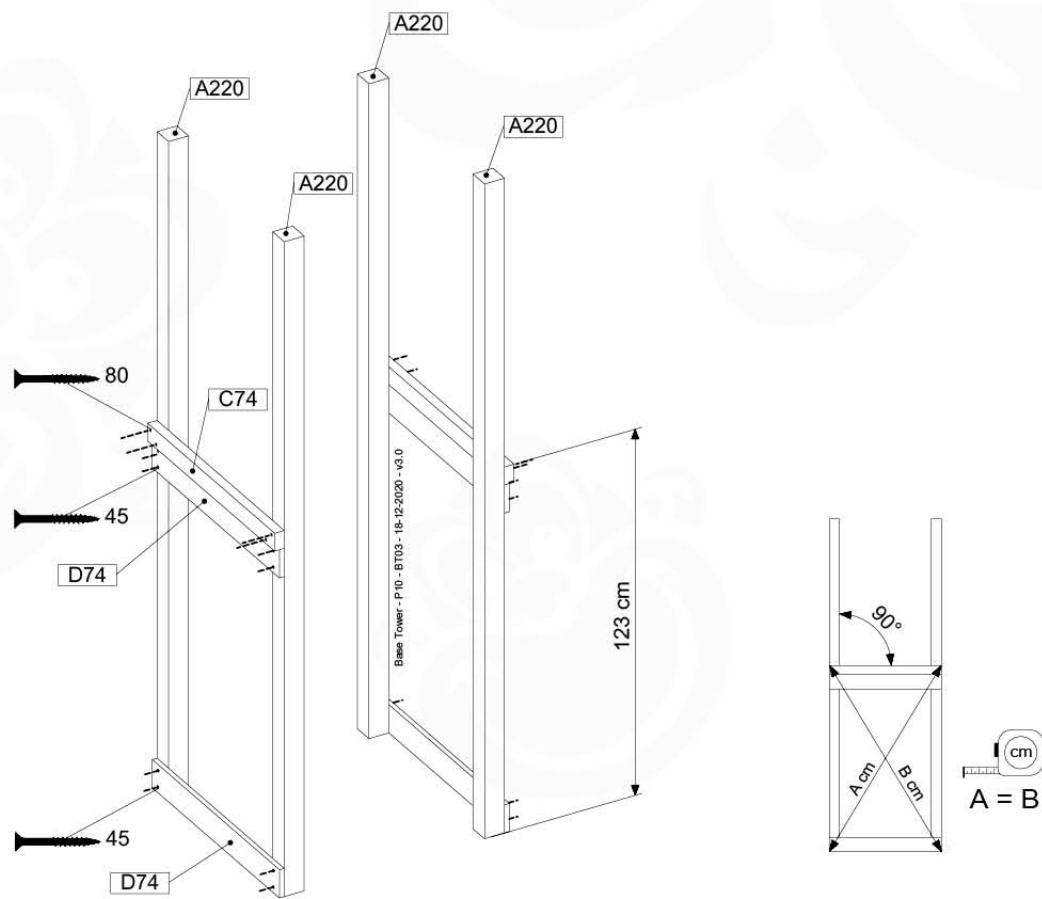

04 Base Tower

BT03

(194_100)

	PartNo	PartName	QTY.
Hardware Pack 100_600	001_406	Stealth Screw 8x45	6
	002_220	Gap Point Screw T25 - 5x45	72
	002_223	Gap Point Screw T25 - 5x80	16
Other	007_001	Ground-anchor	2
Hardware Pack 100_600	022_31x	bpc-base version 3	4
	022_84x	bpc cover	4
Wood	A220	Post 70x70 L2200	4
	C74	Beam 740 mm	4
	D60	Board 600 mm	10
	D74	Board 740 mm	8

Base Tower - P04 - BT03 - 18-12-2020 - v3.0

04-1