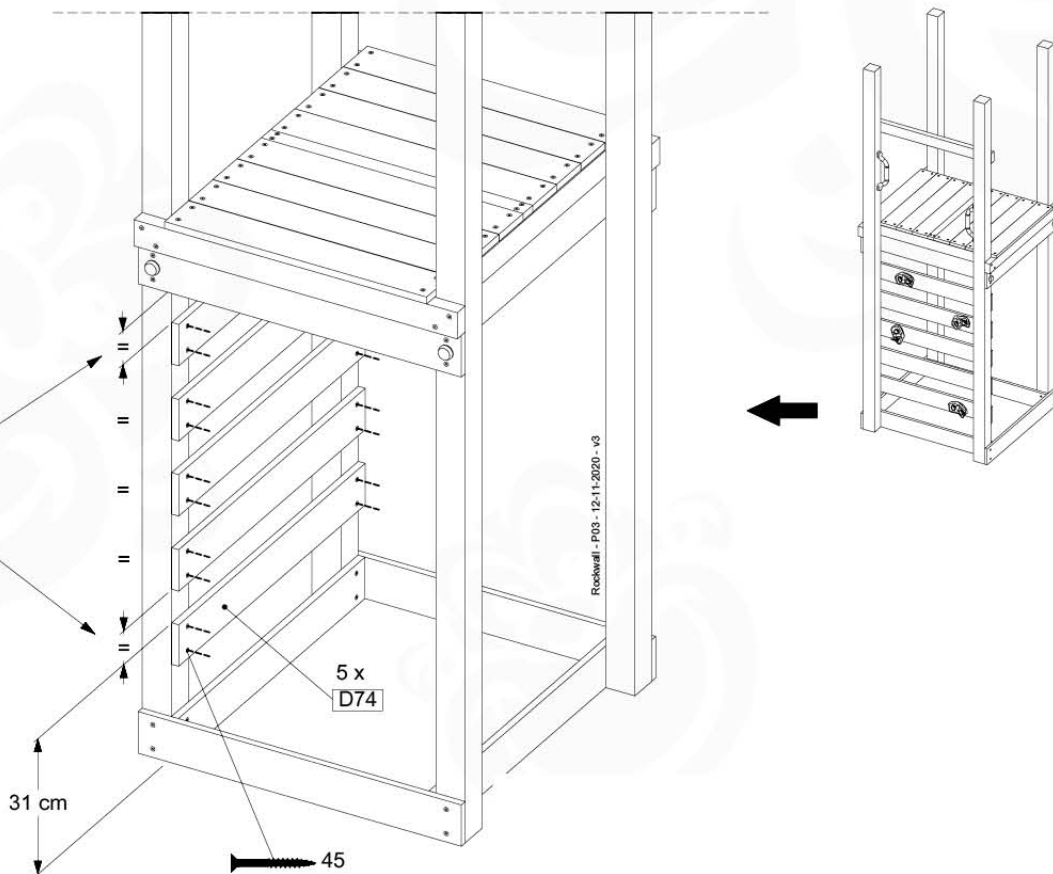

08-1

min. 2,7 cm
max. 8,8 cm

Rockwall - P03 - 12-11-2020 - v3