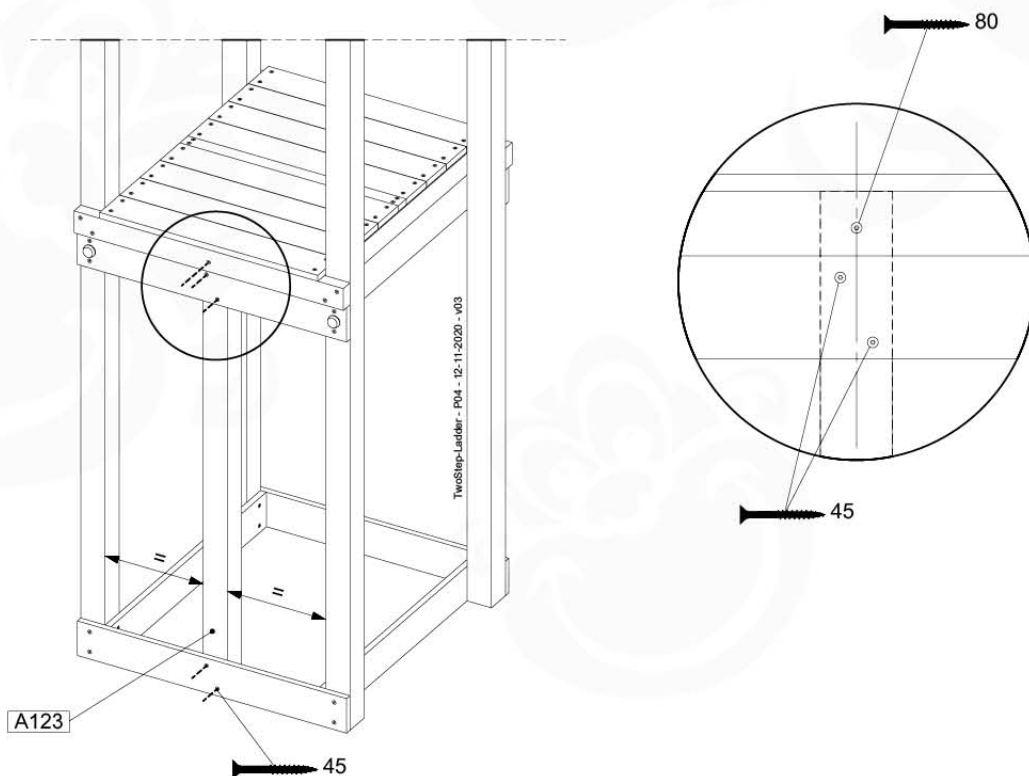

09 2-Step Ladder

LA06

(194_102)

	PartNo	PartName	QTY.
Hardware Pack 100_602	001_406	Stealth Screw 8x45	8
	002_220	Gap Point Screw T25 - 5x45	4
	002_223	Gap Point Screw T25 - 5x80	5
	022_84x	bpc cover	8
Other	022_53x	Ladder/ Rope Rung 30cm	4
	120_102	Handgrip set (2x Complete)	1
Wood	A123	Post 70x70 L1230	1
	C74	Beam 740 mm	1

TwoStep-Ladder - P02 - 12-11-2020 - v03

09-1