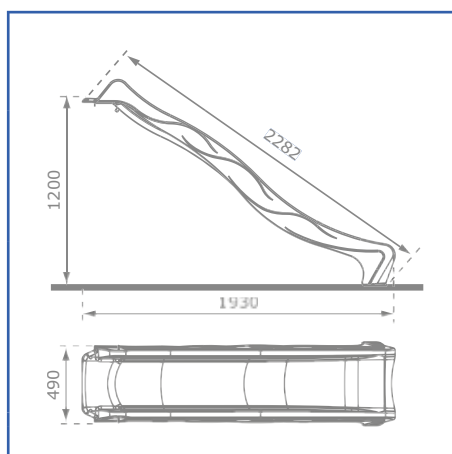

HDPE SLIDE 'REX'

DRAWINGS:

VARIATIONS :

	416.012.001.001	HDPE slide with wave - 'reX' - h: 1200 - 8 foot - red
	416.012.002.001	HDPE slide with wave - 'reX' - h: 1200 - 8 foot - green
	416.012.003.001	HDPE slide with wave - 'reX' - h: 1200 - 8 foot - yellow
	416.012.004.001	HDPE slide with wave - 'reX' - h: 1200 - 8 foot - blue
	416.012.007.003	HDPE slide with wave - 'reX' - h: 1200 - 8 foot - turquoise (RAL 5021)
	416.012.010.001	HDPE slide with wave - 'reX' - h: 1200 - 8 foot - purple (RAL 4006)
	416.012.013.001	HDPE slide with wave - 'reX' - h: 1200 - 8 foot - lime green (PMS 389U)
	416.012.015.001	HDPE slide with wave - 'reX' - h: 1200 - 8 foot - anthracite (RAL 7016)